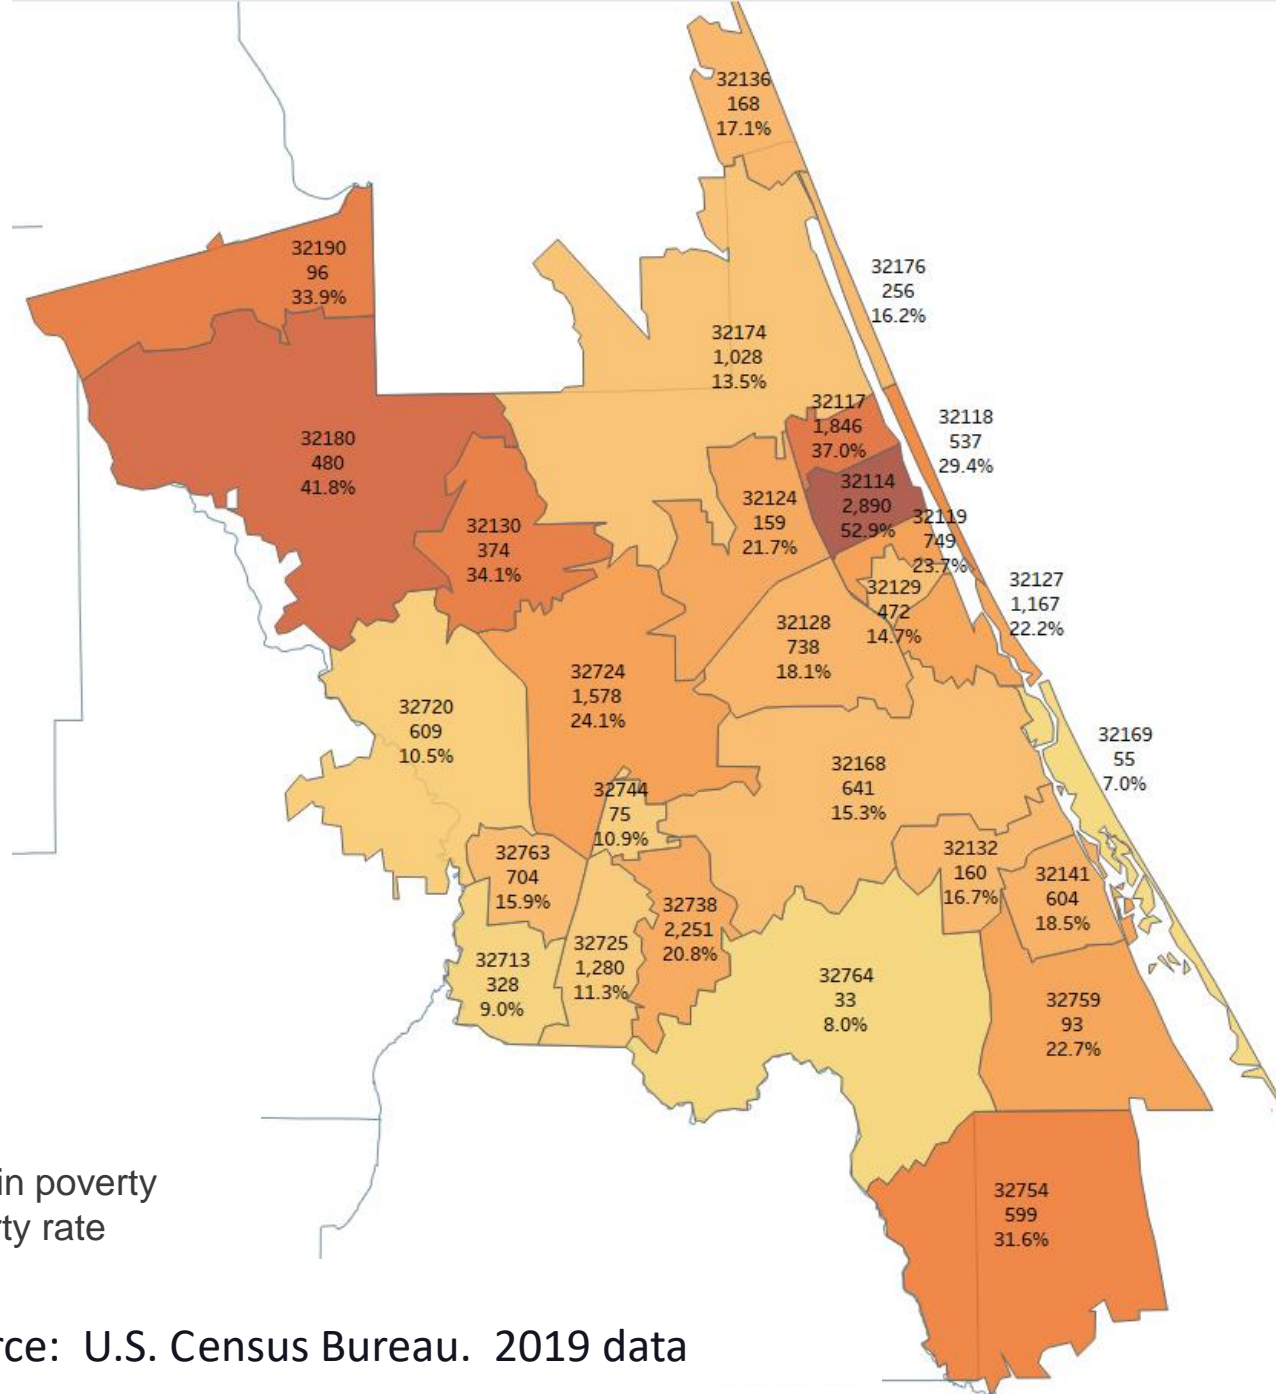

Volusia County Under-18 Poverty

Top Number: Zip Code
 Middle: Number of kids in poverty
 Bottom: Under-18 poverty rate

Data Source: U.S. Census Bureau. 2019 data