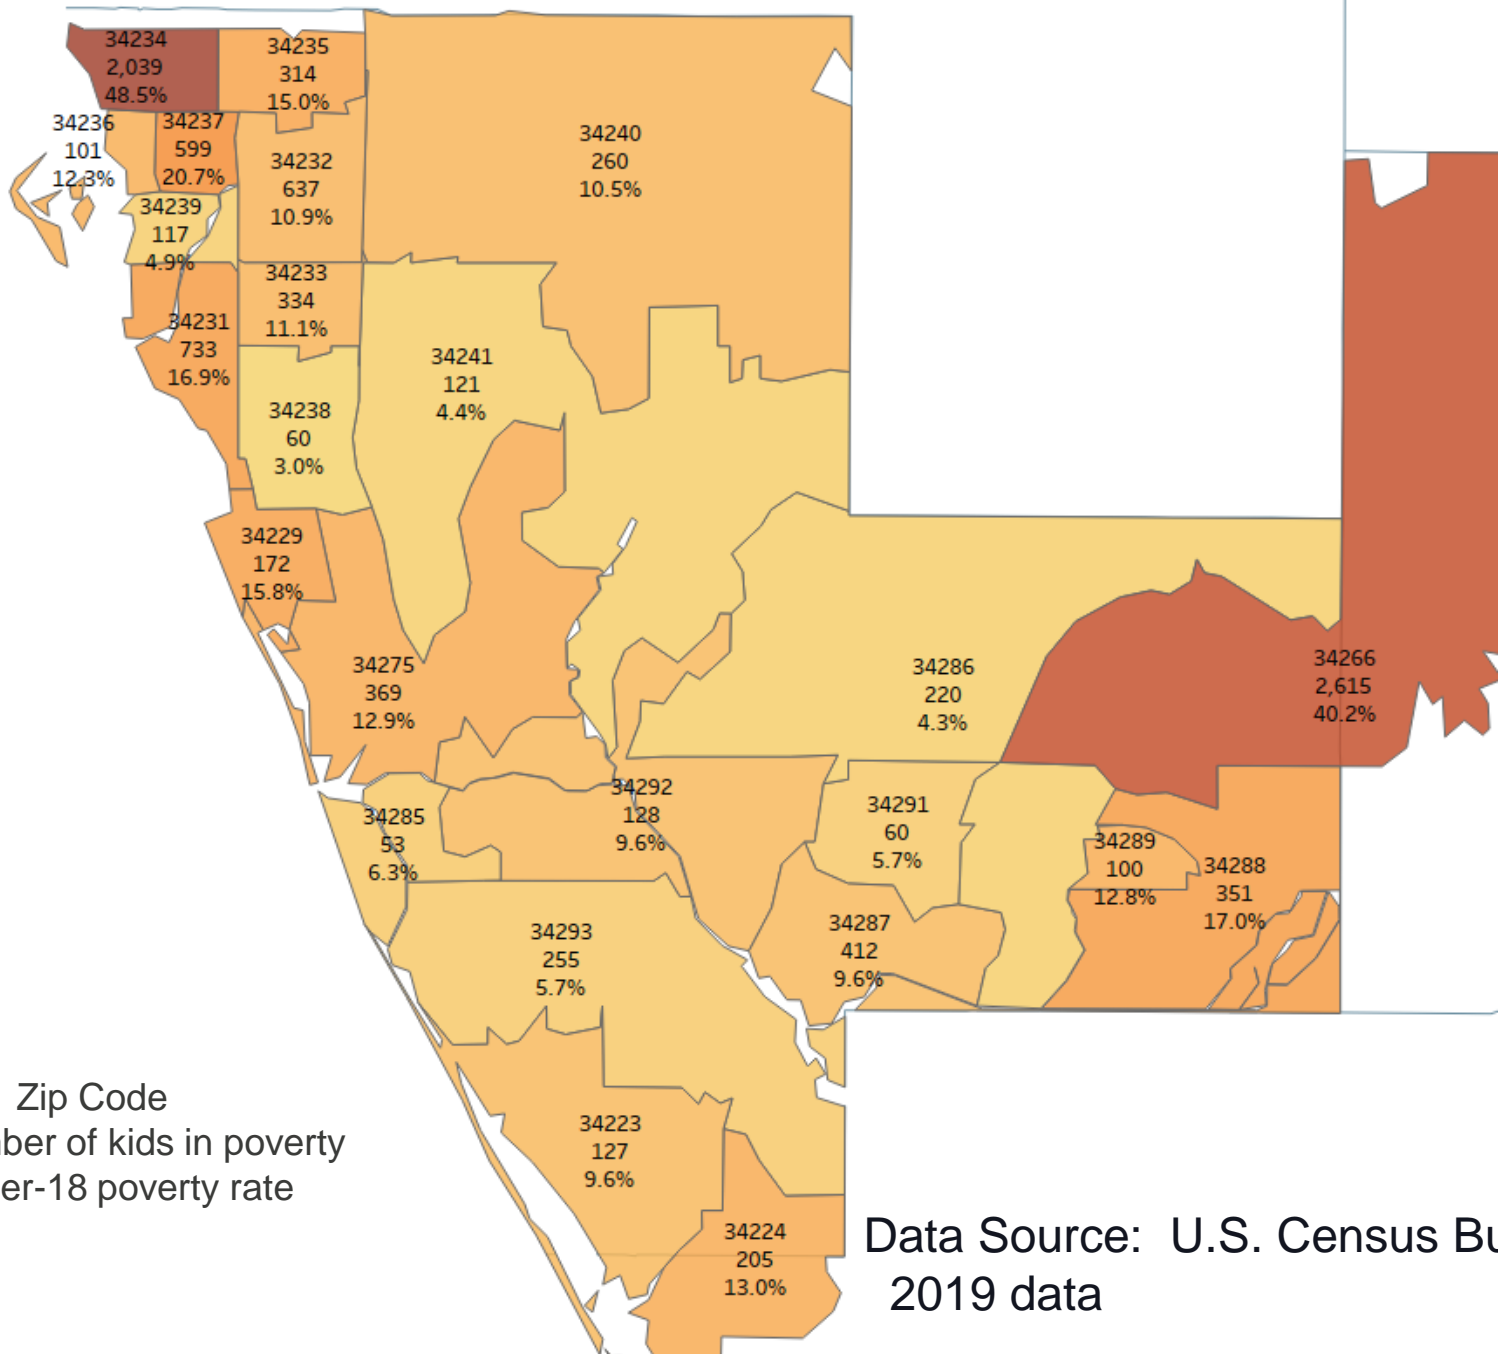

Sarasota County Under-18 Poverty

CHILDREN IN POVERTY

12.8%
 (Decreasing)

<10%
 2030 Goal

7,580
 (Decreasing)

Top Number: Zip Code
 Middle: Number of kids in poverty
 Bottom: Under-18 poverty rate

Data Source: U.S. Census Bureau.
 2019 data