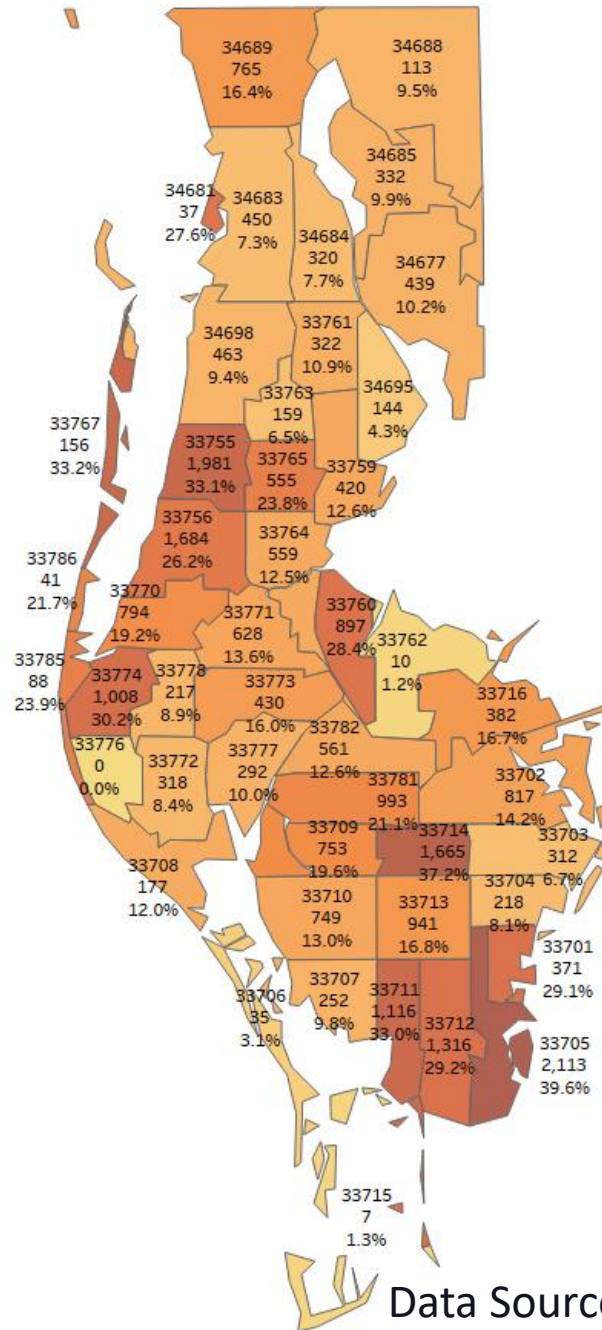

Pinellas County Under-18 Poverty

Top Number: Zip Code
 Middle: Number of kids in poverty
 Bottom: Under-18 poverty rate

Data Source: U.S. Census Bureau. 2019 data