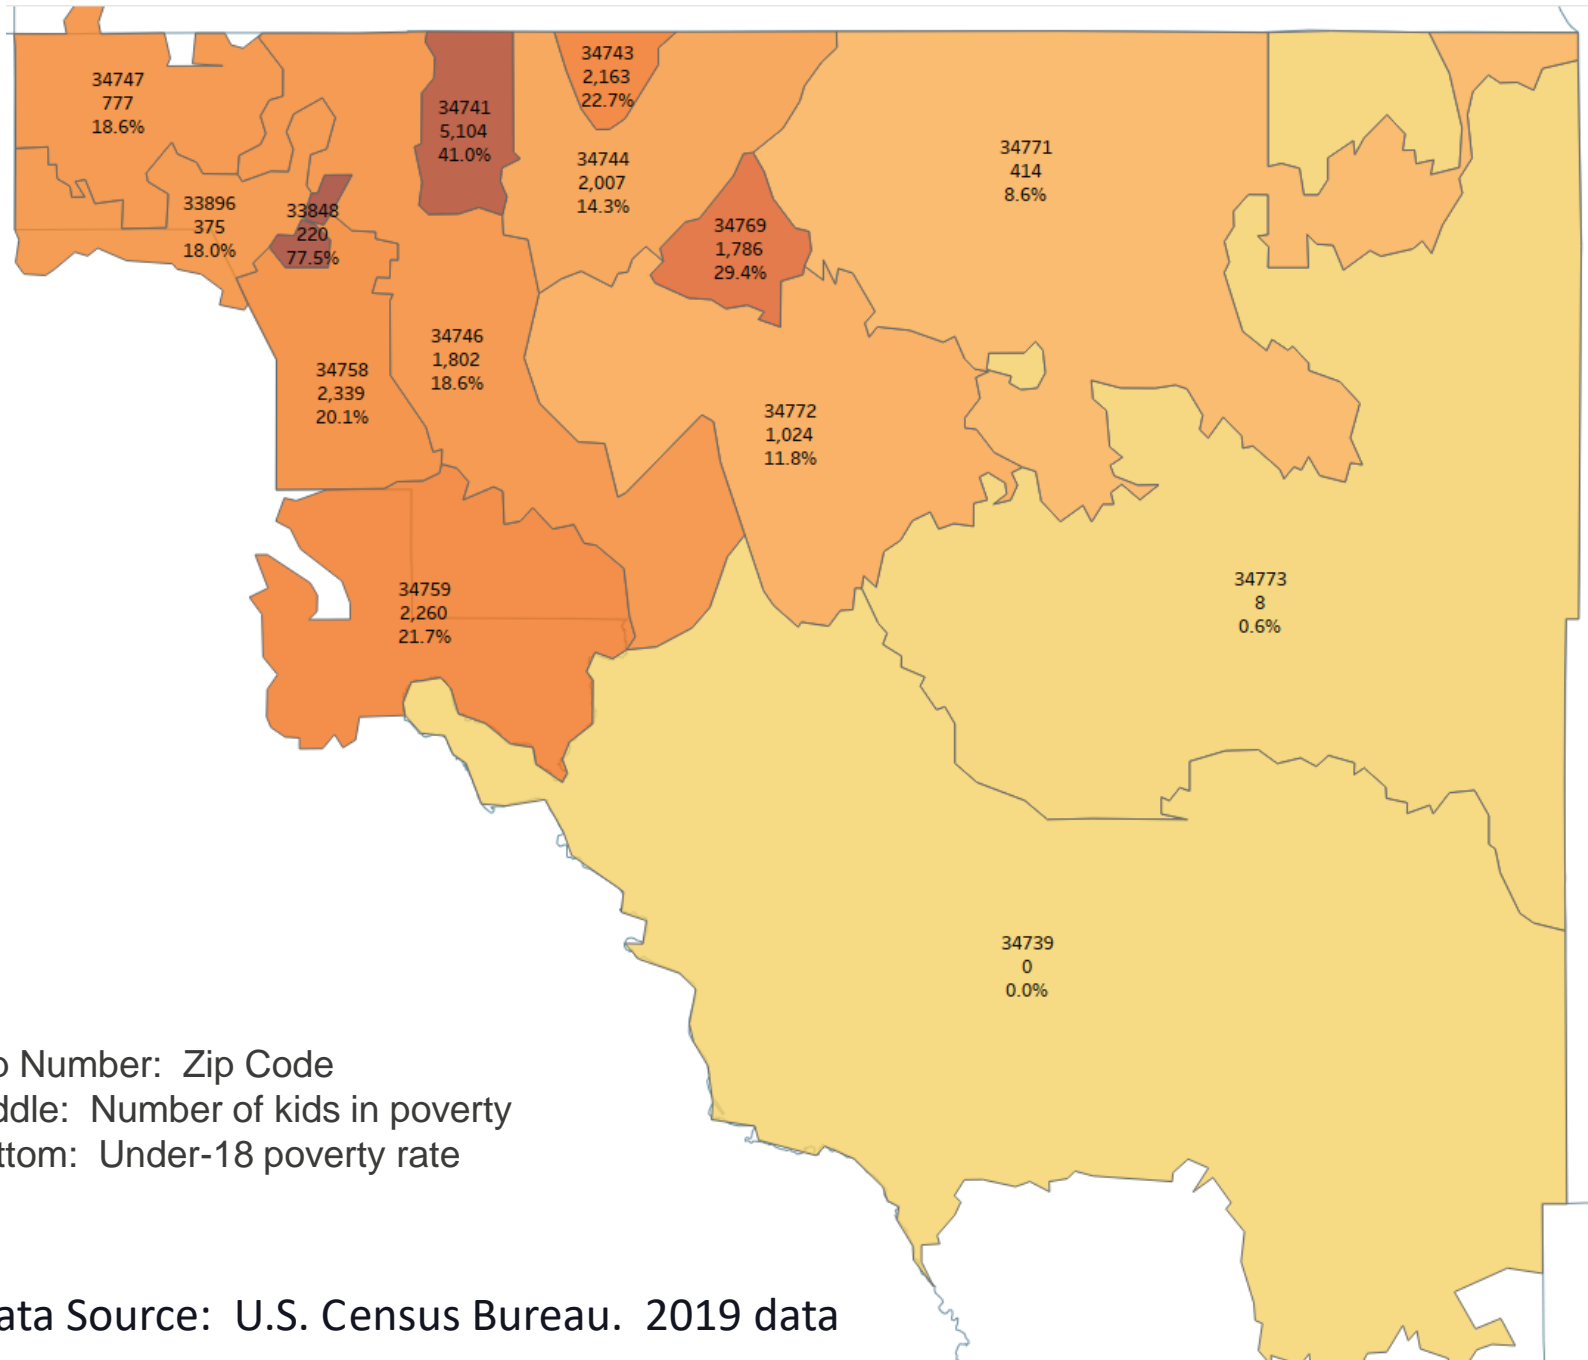

Osceola County Under-18 Poverty

CHILDREN IN POVERTY

21.6%
 (Decreasing)

<10%
 2030 Goal

18,531
 (Decreasing)

Top Number: Zip Code
 Middle: Number of kids in poverty
 Bottom: Under-18 poverty rate

Data Source: U.S. Census Bureau. 2019 data