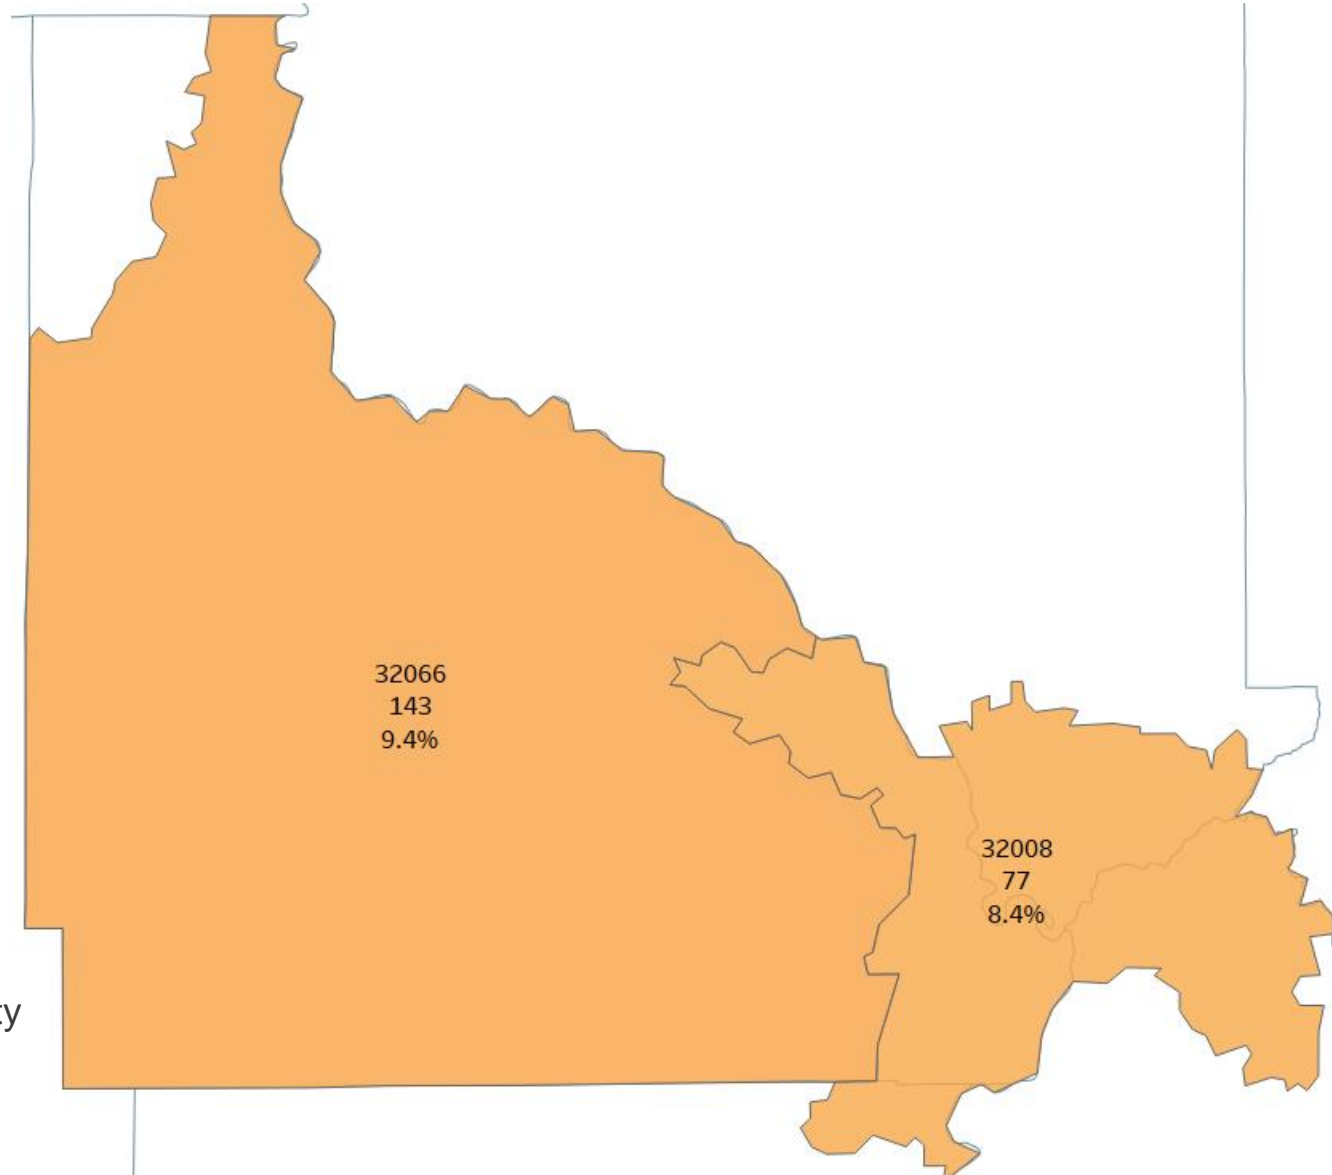

Lafayette County Under-18 Poverty

Top Number: Zip Code
Middle: Number of kids in poverty
Bottom: Under-18 poverty rate

Data Source: U.S. Census Bureau. 2019 data