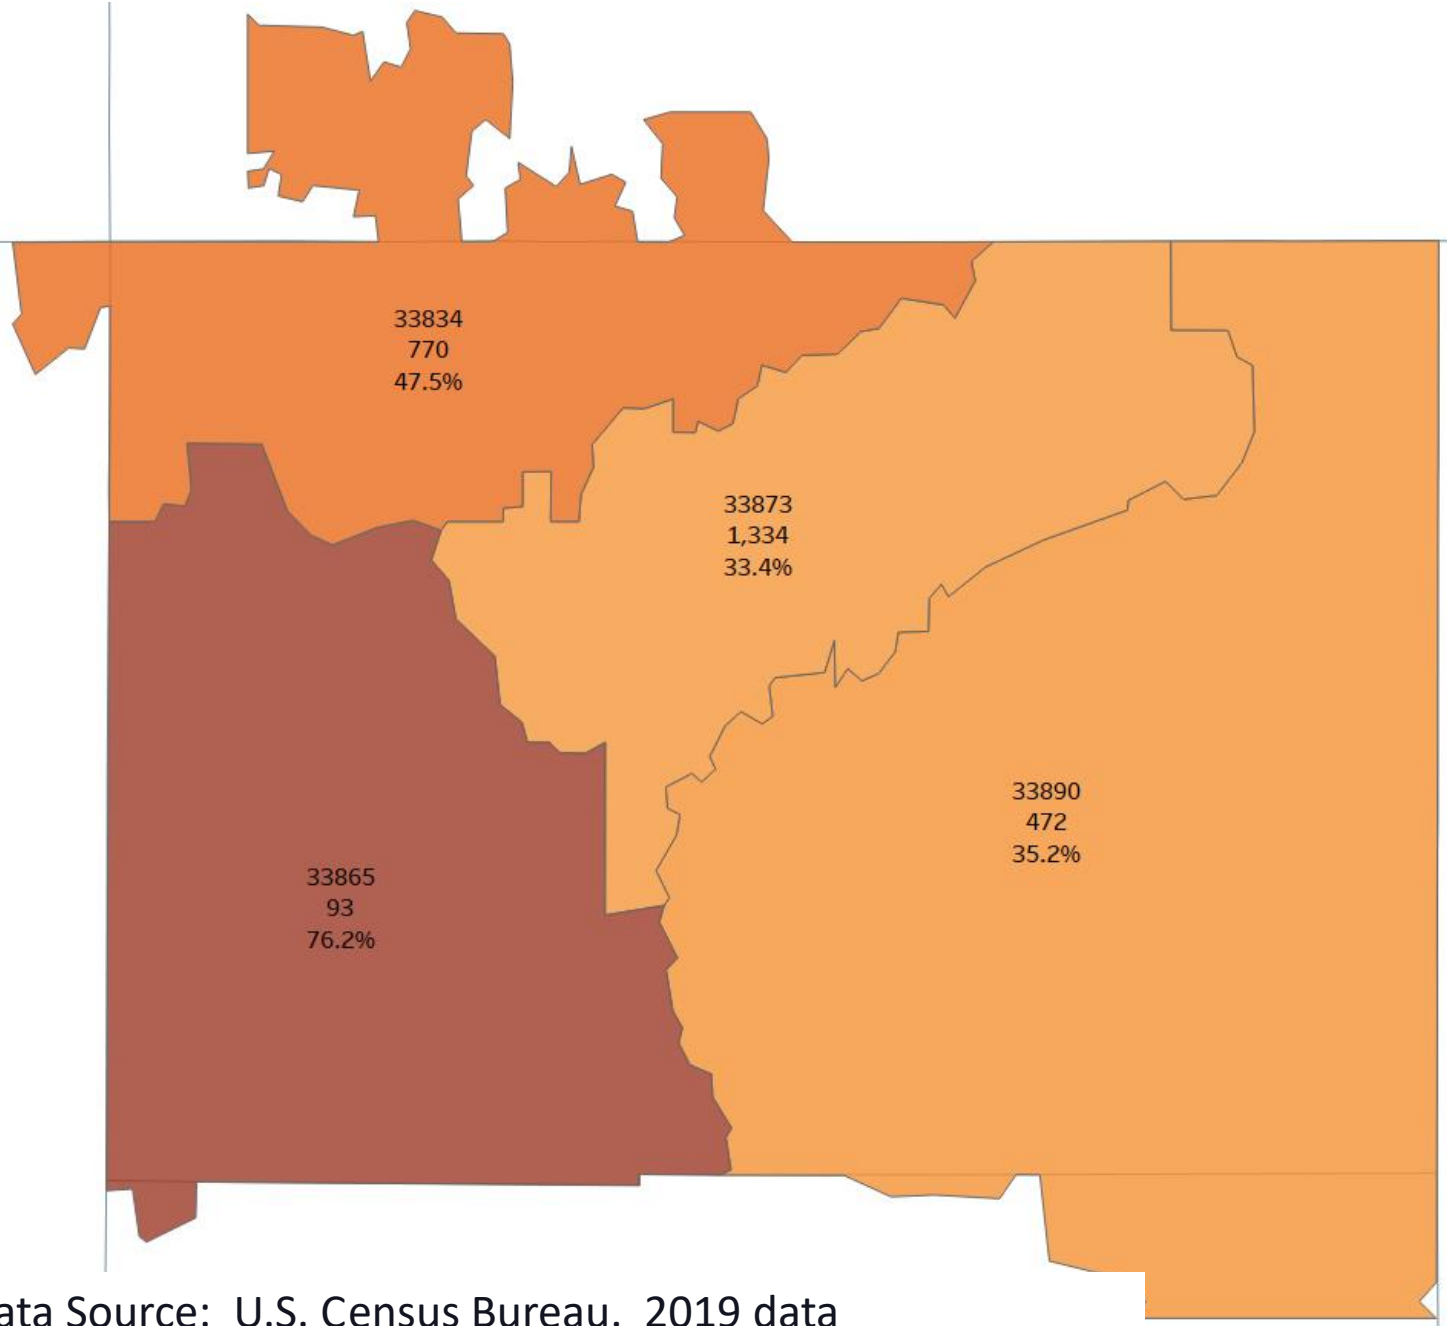

# Hardee County Under-18 Poverty

Top Number: Zip Code  
Middle: Number of kids in poverty  
Bottom: Under-18 poverty rate

Data Source: U.S. Census Bureau. 2019 data