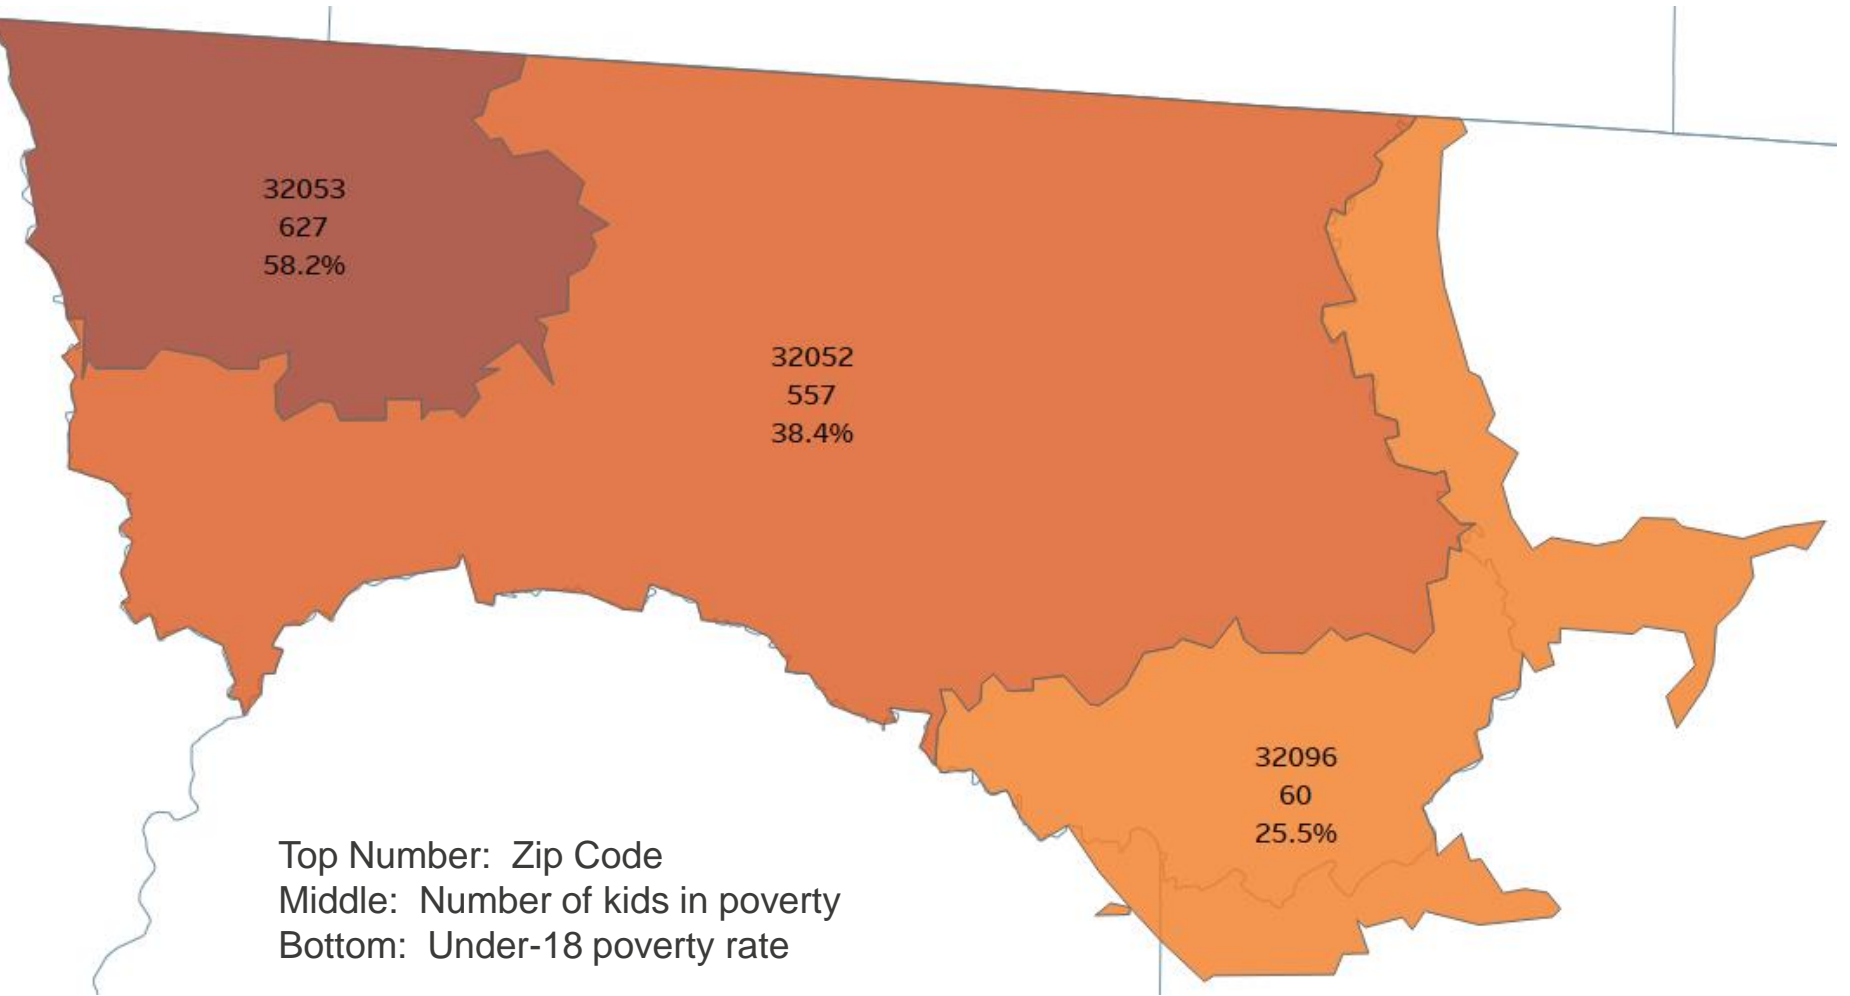

Hamilton County Under-18 Poverty

 **CHILDREN IN POVERTY**

45.2%
(Increasing)

<10%
2030 Goal

1,216
(Increasing)

Top Number: Zip Code
Middle: Number of kids in poverty
Bottom: Under-18 poverty rate

Data Source: U.S. Census Bureau. 2019 data