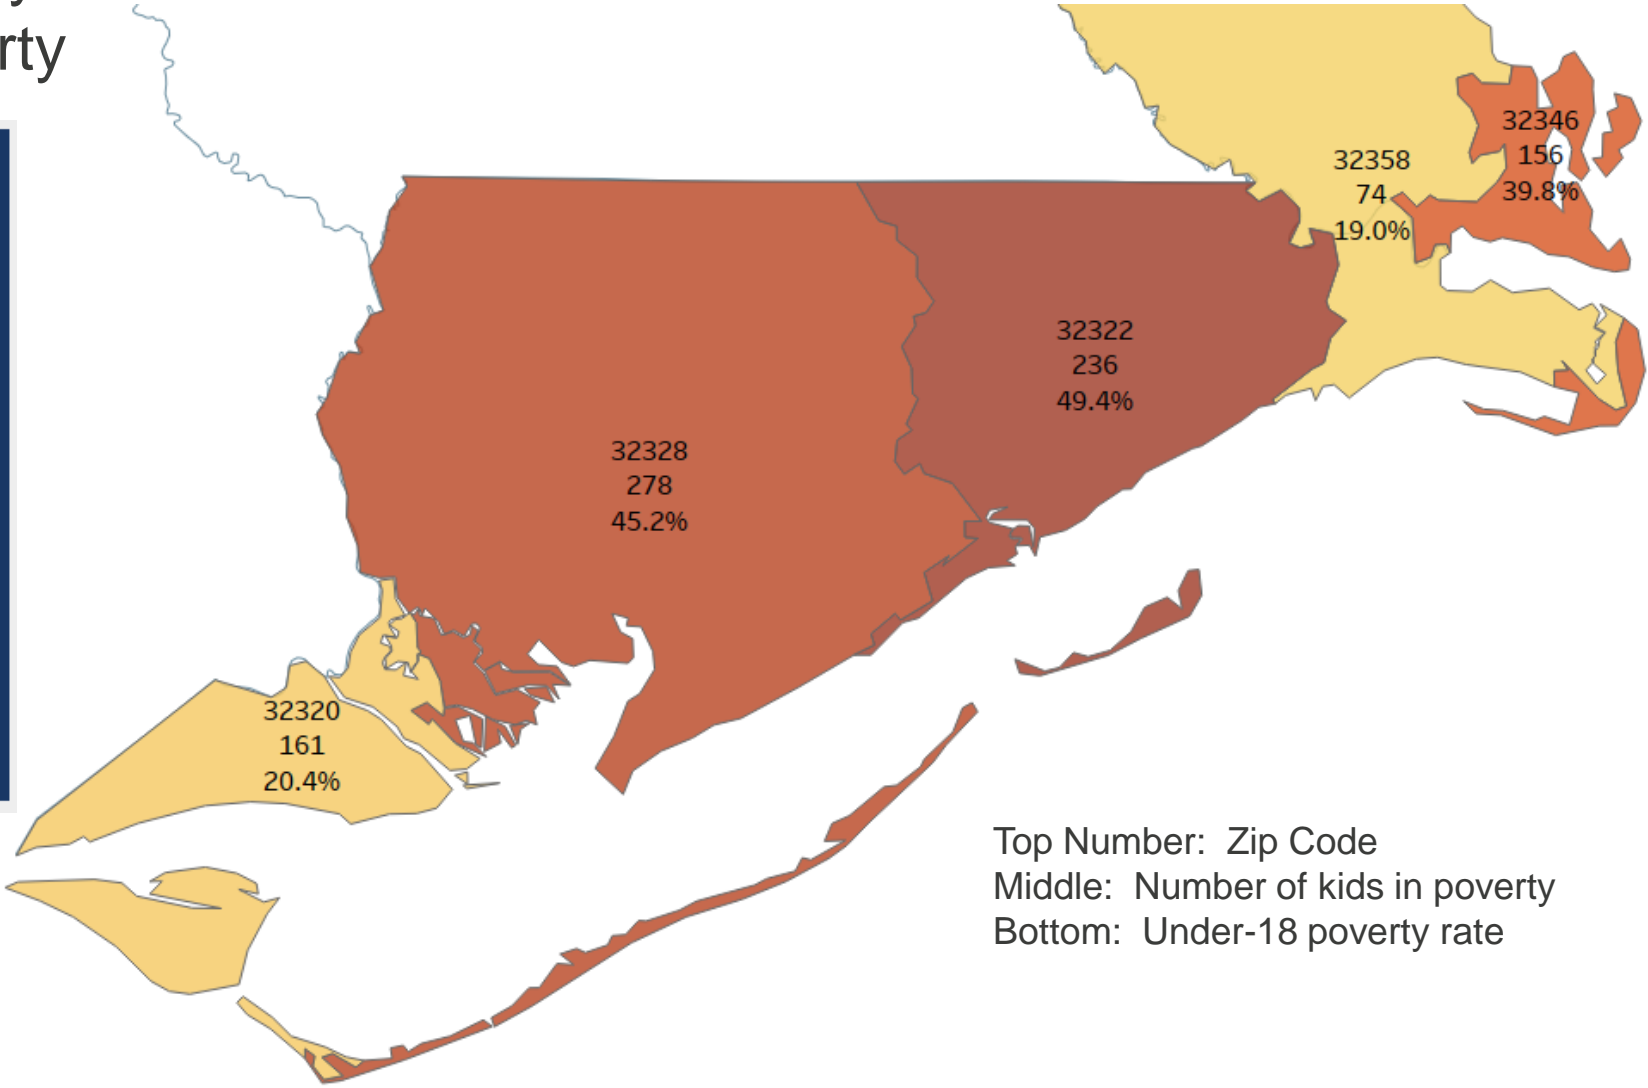

Franklin County Under-18 Poverty

CHILDREN IN POVERTY

35.9%
(Decreasing)

<10%
2030 Goal

675
(Decreasing)

Top Number: Zip Code
Middle: Number of kids in poverty
Bottom: Under-18 poverty rate

Data Source: U.S. Census Bureau. 2019 data