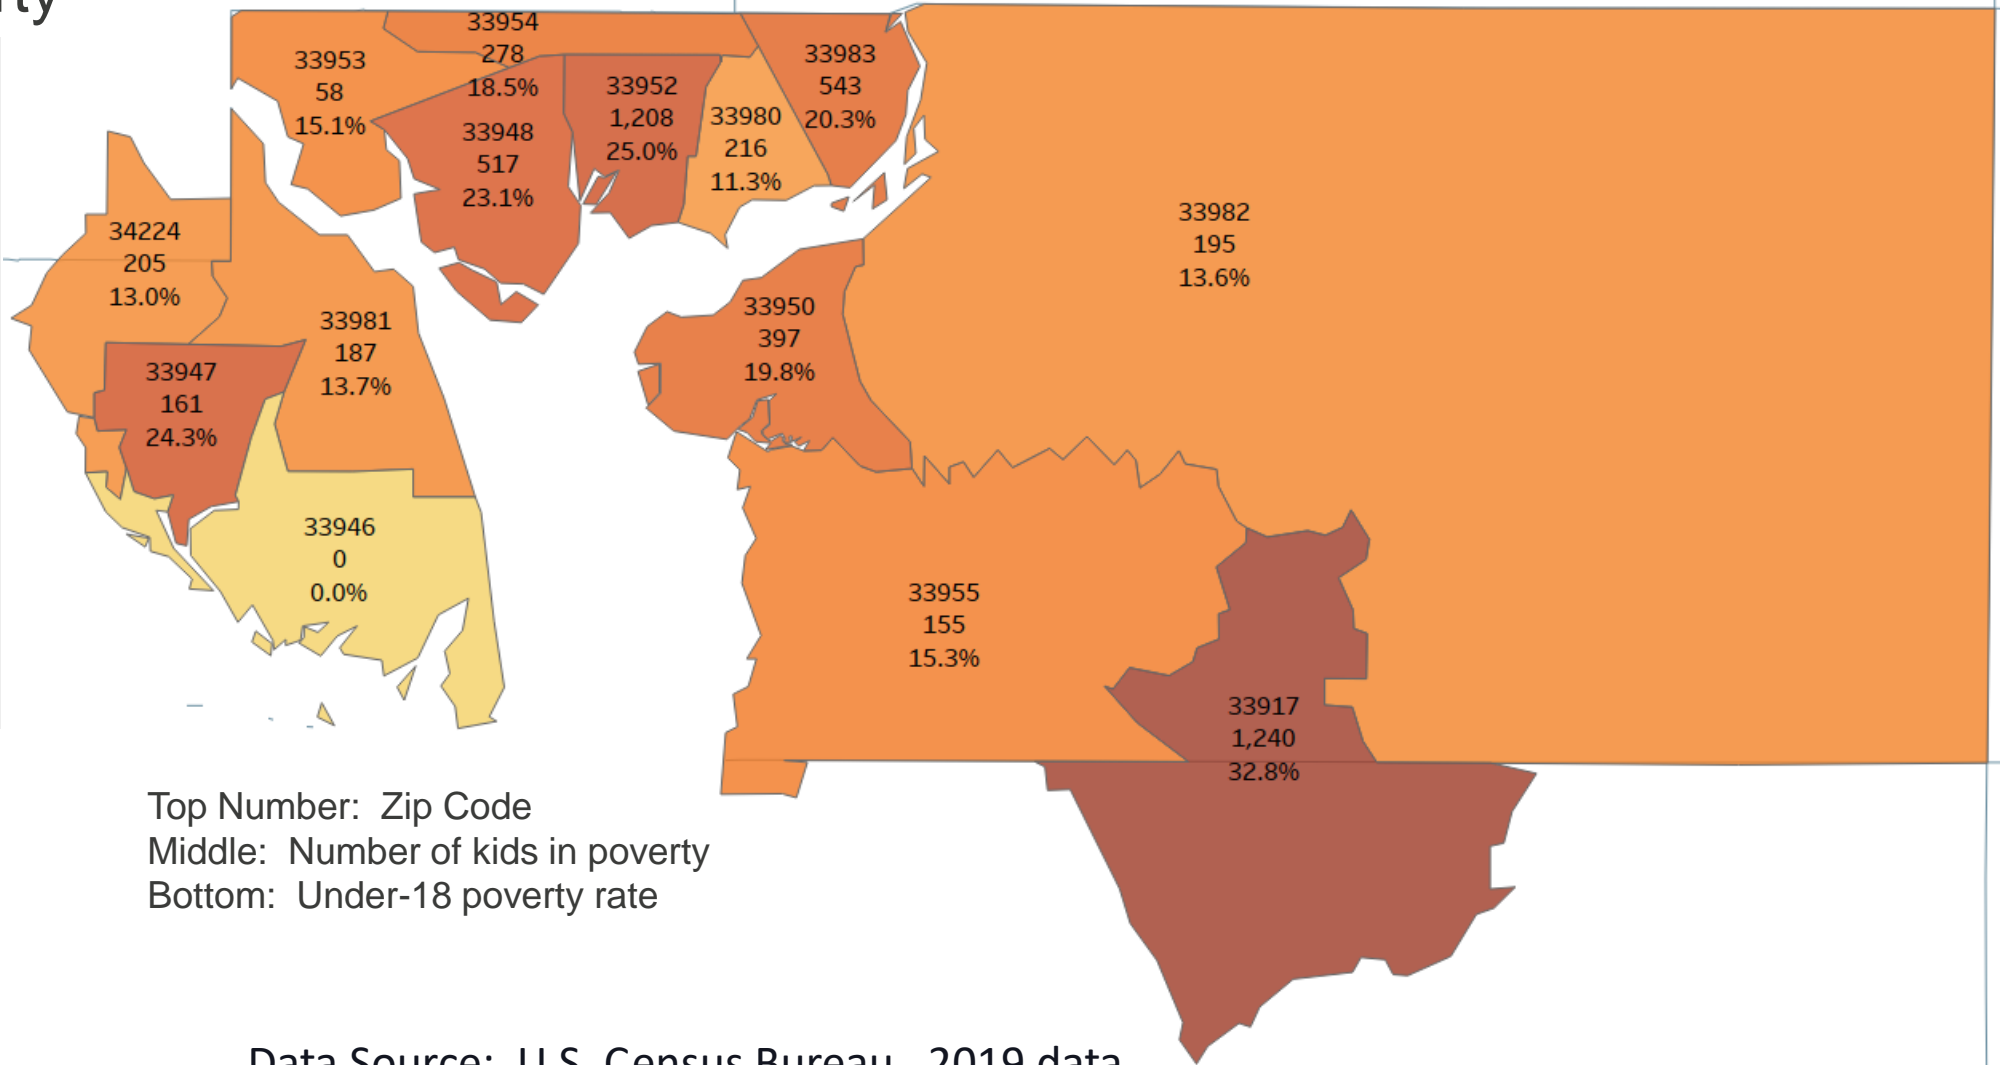

# Charlotte County Under-18 Poverty

 **CHILDREN IN POVERTY**

**19.0%**  
(Increasing)

**<10%**  
2030 Goal

**4,128**  
(Increasing)

Data Source: U.S. Census Bureau. 2019 data