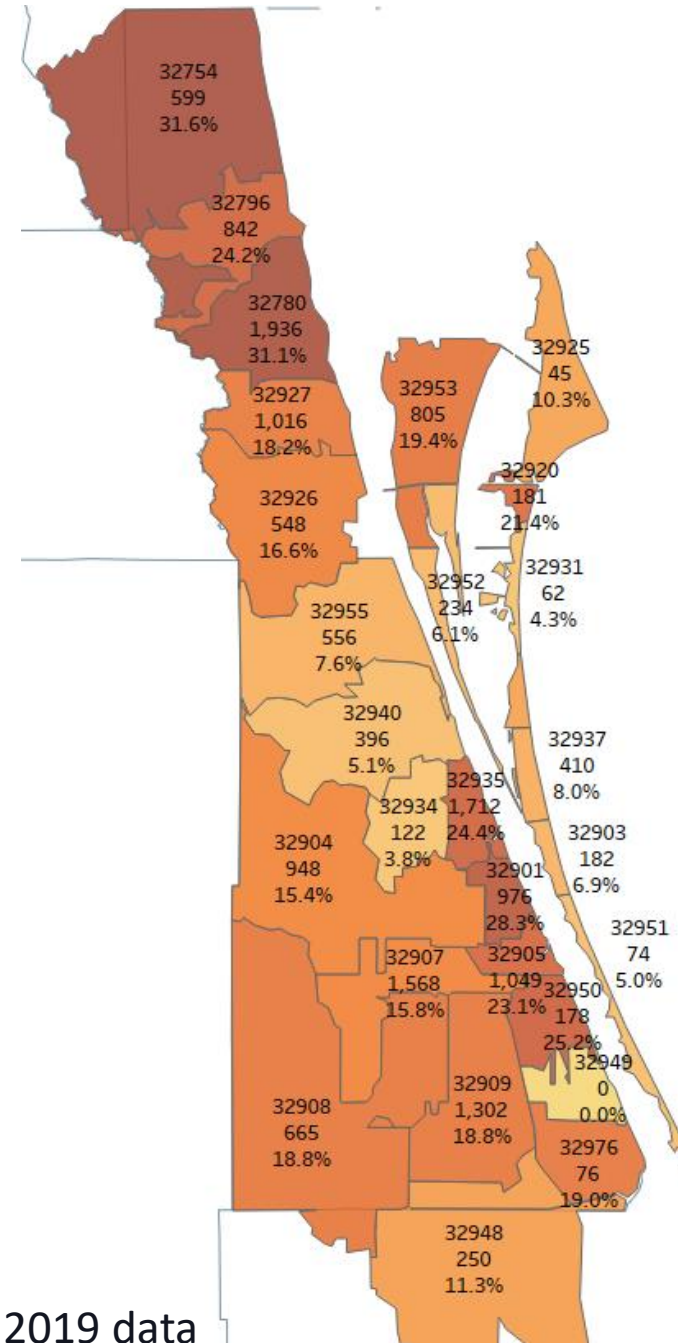

# Brevard County Under-18 Poverty

Top Number: Zip Code  
 Middle: Number of kids in poverty  
 Bottom: Under-18 poverty rate

Data Source: U.S. Census Bureau. 2019 data