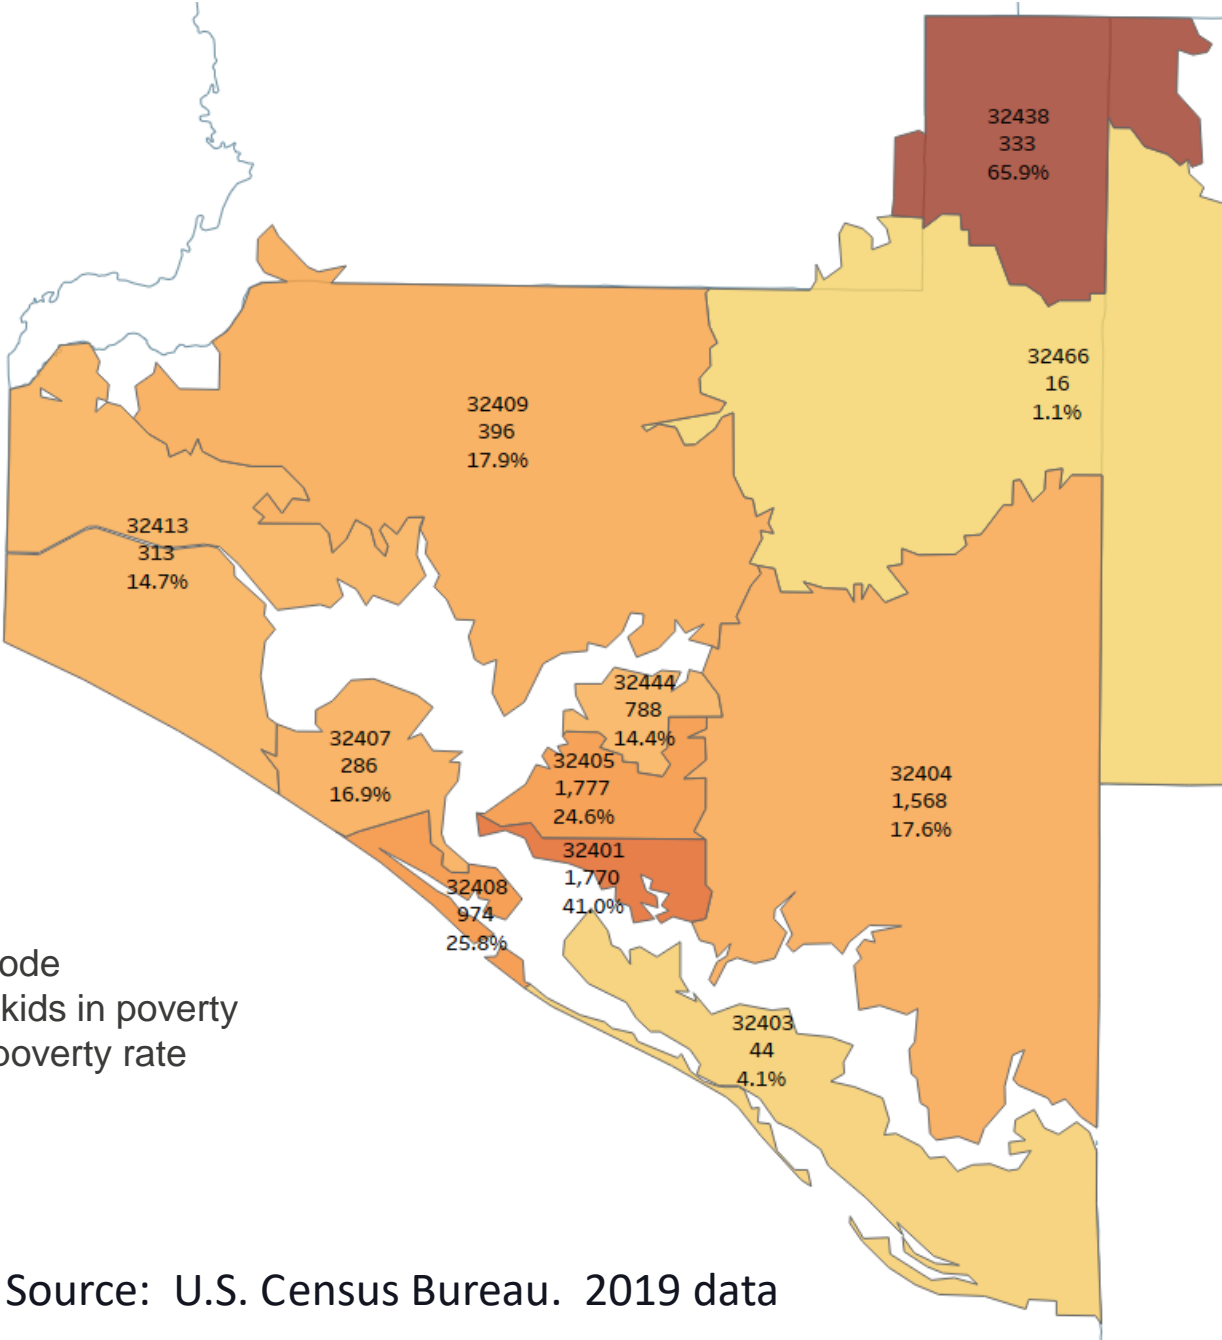

Bay County Under-18 Poverty

 **CHILDREN IN POVERTY**

21.4%
(Increasing)

<10%
2030 Goal

8,224
(Increasing)

Top Number: Zip Code
 Middle: Number of kids in poverty
 Bottom: Under-18 poverty rate