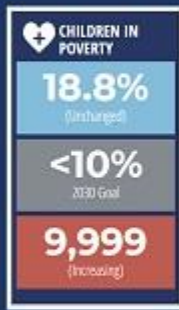

Leon County Under-18 Poverty