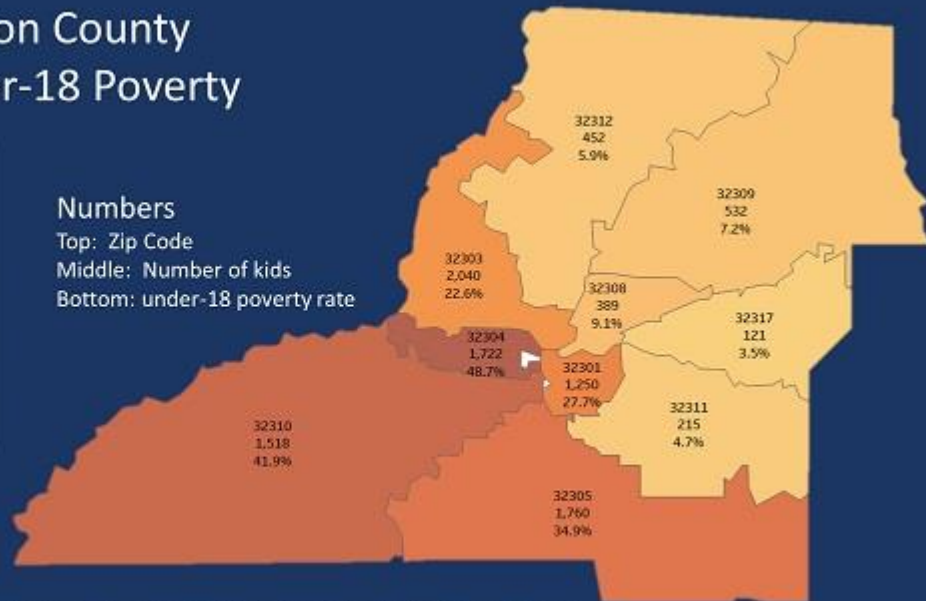

Why Zip Codes?

Have you ever tried to start on a project and found it too daunting to even begin? That's how it can feel when facing the reality of Florida's 870,505 children living in poverty. But, just as in those hard to start projects, it helps to break things down into manageable pieces. You may not be able to have a meaningful affect on 870,505 children, but what about the 200 that live in your zip code?

Help is most effective at the local level. Curious about your zip code? Email mwilliams@flfoundation.org for more information.

Leon County Under-18 Poverty

Numbers

Top: Zip Code

Middle: Number of kids

Bottom: under-18 poverty rate

Data Source: American Community Survey, U.S. Census Bureau

Broward Up is Making a Difference

Broward County is one of the areas most affected by COVID-19. It also is home to 33311, the zip code with the highest number of children in poverty in the state. These two factors make life even more difficult for those families in or near the poverty line. One of 33311's greatest champions is **Broward College**, and their [Broward Up™](#) movement providing educational opportunities, workforce training, and support services directly in neighborhoods throughout the county. While many of these resources are offered for free, COVID-19 has made their job harder.