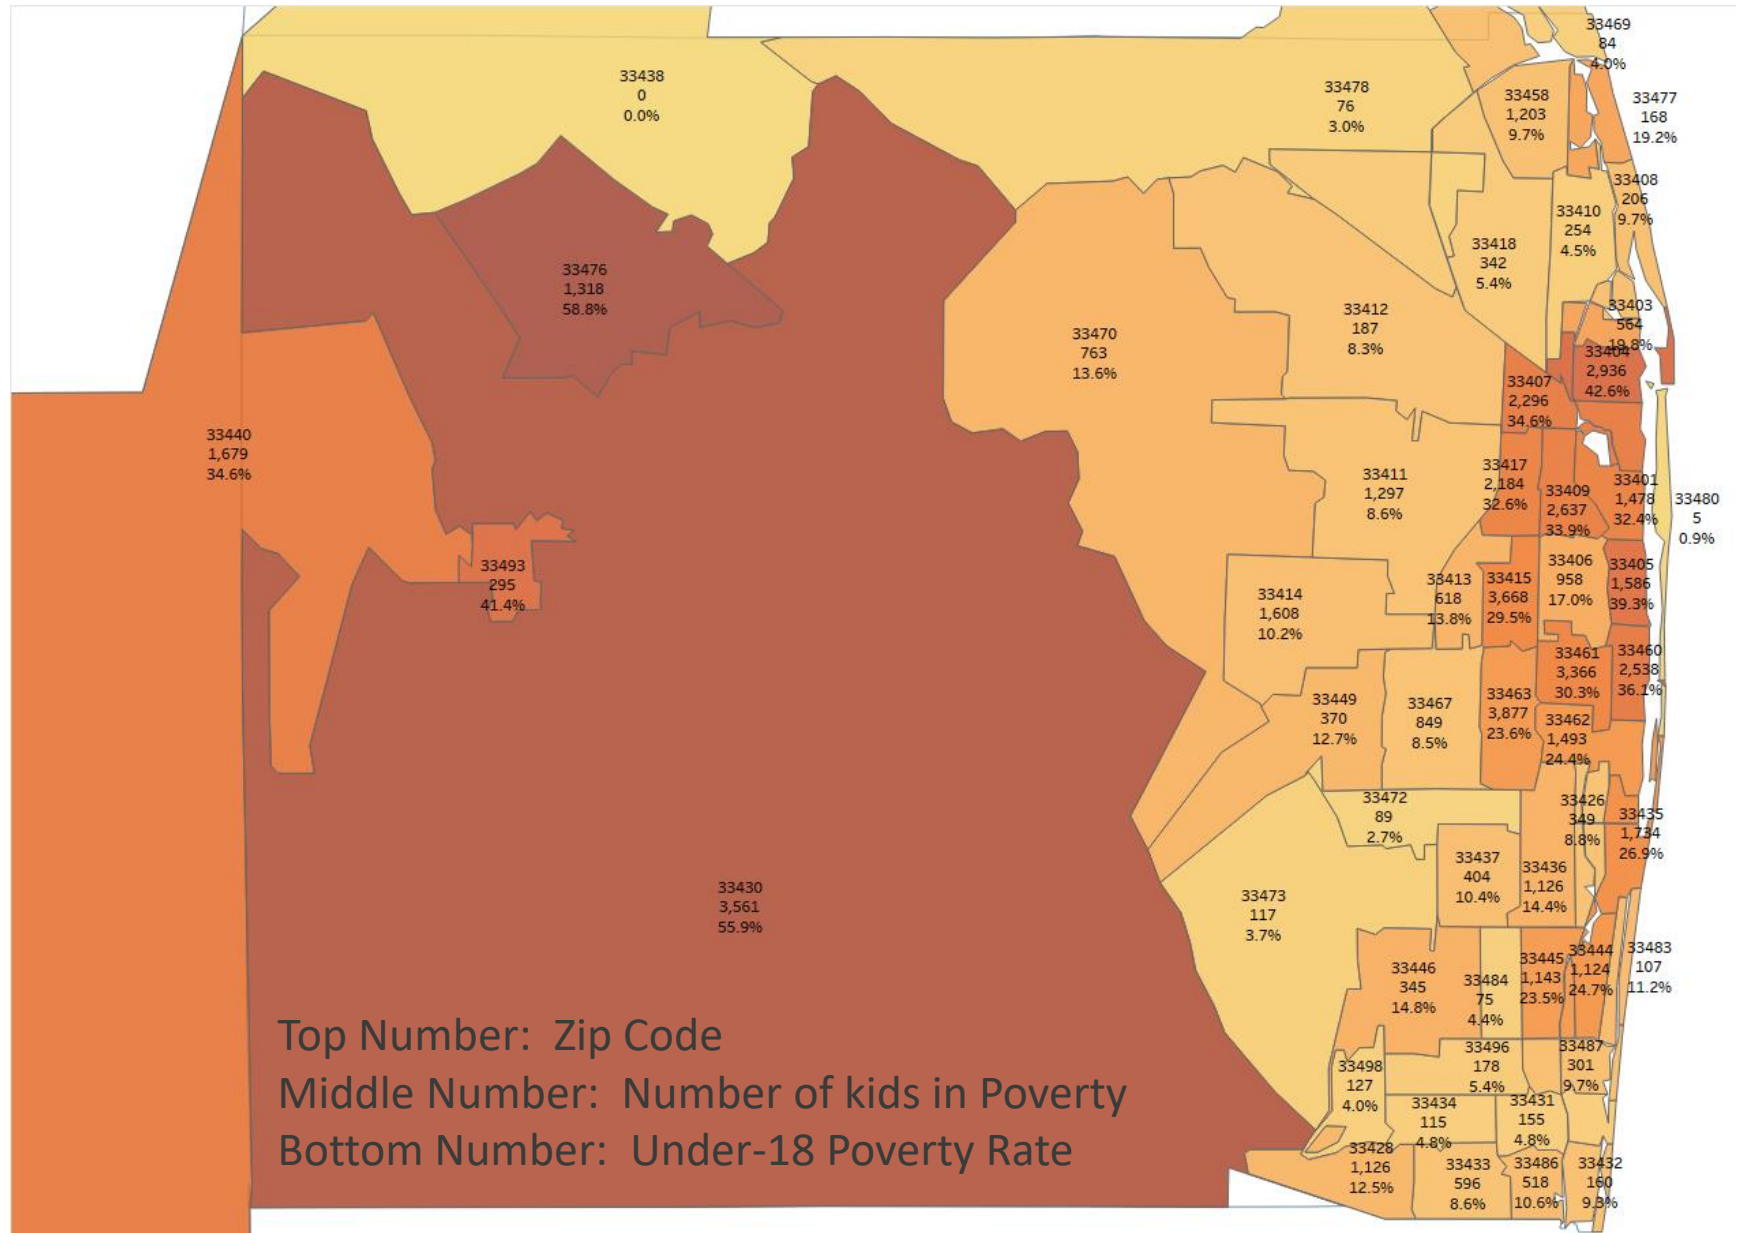

# Palm Beach County Under-18 Poverty

 **CHILDREN IN POVERTY**

**19.1%**  
(Decreasing)

**<10%**  
2030 Goal

**52,674**  
(Decreasing)

Data Source: American Community Survey, U.S. Census Bureau