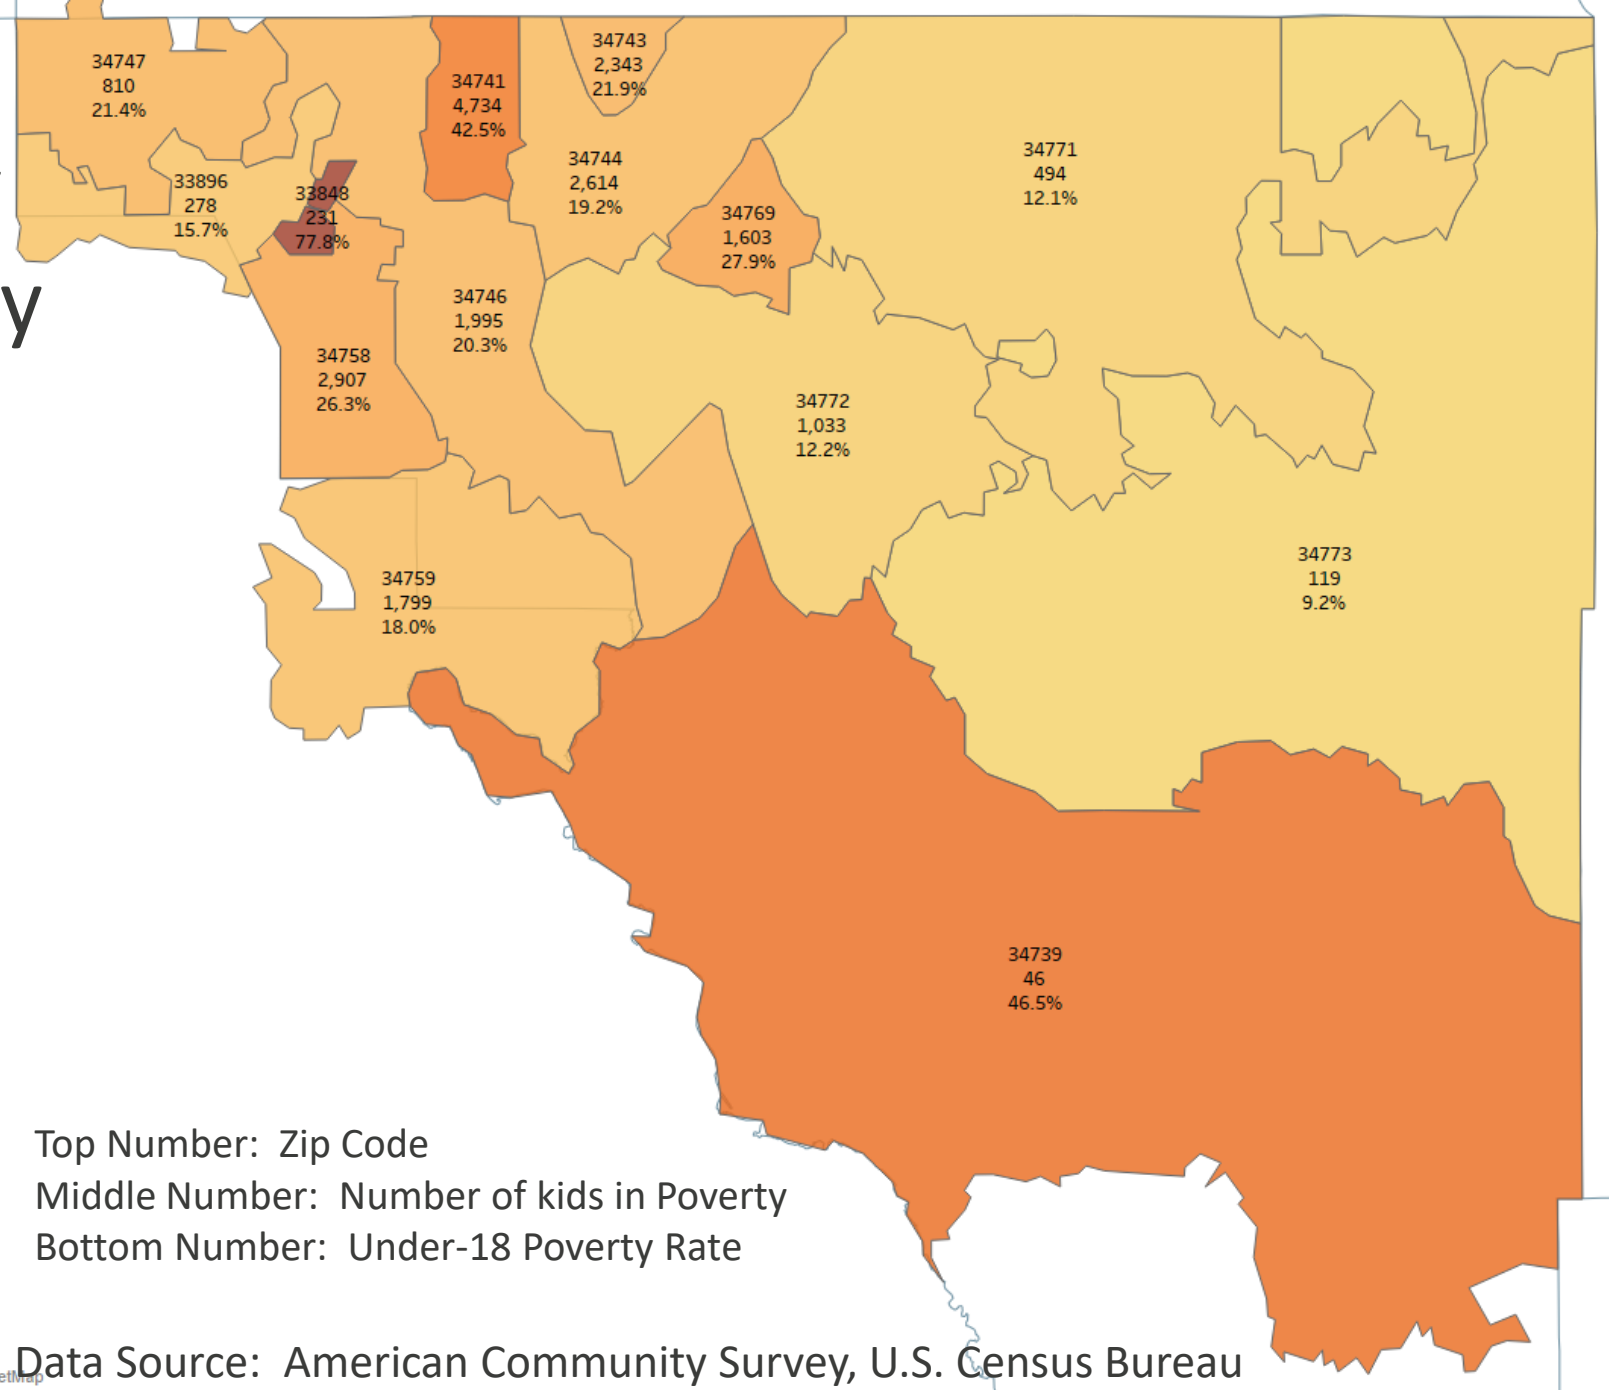

Osceola County Under-18 Poverty

CHILDREN IN POVERTY

23.9%
(Decreasing)

<10%
2030 Goal

19,832
(Decreasing)

Data Source: American Community Survey, U.S. Census Bureau