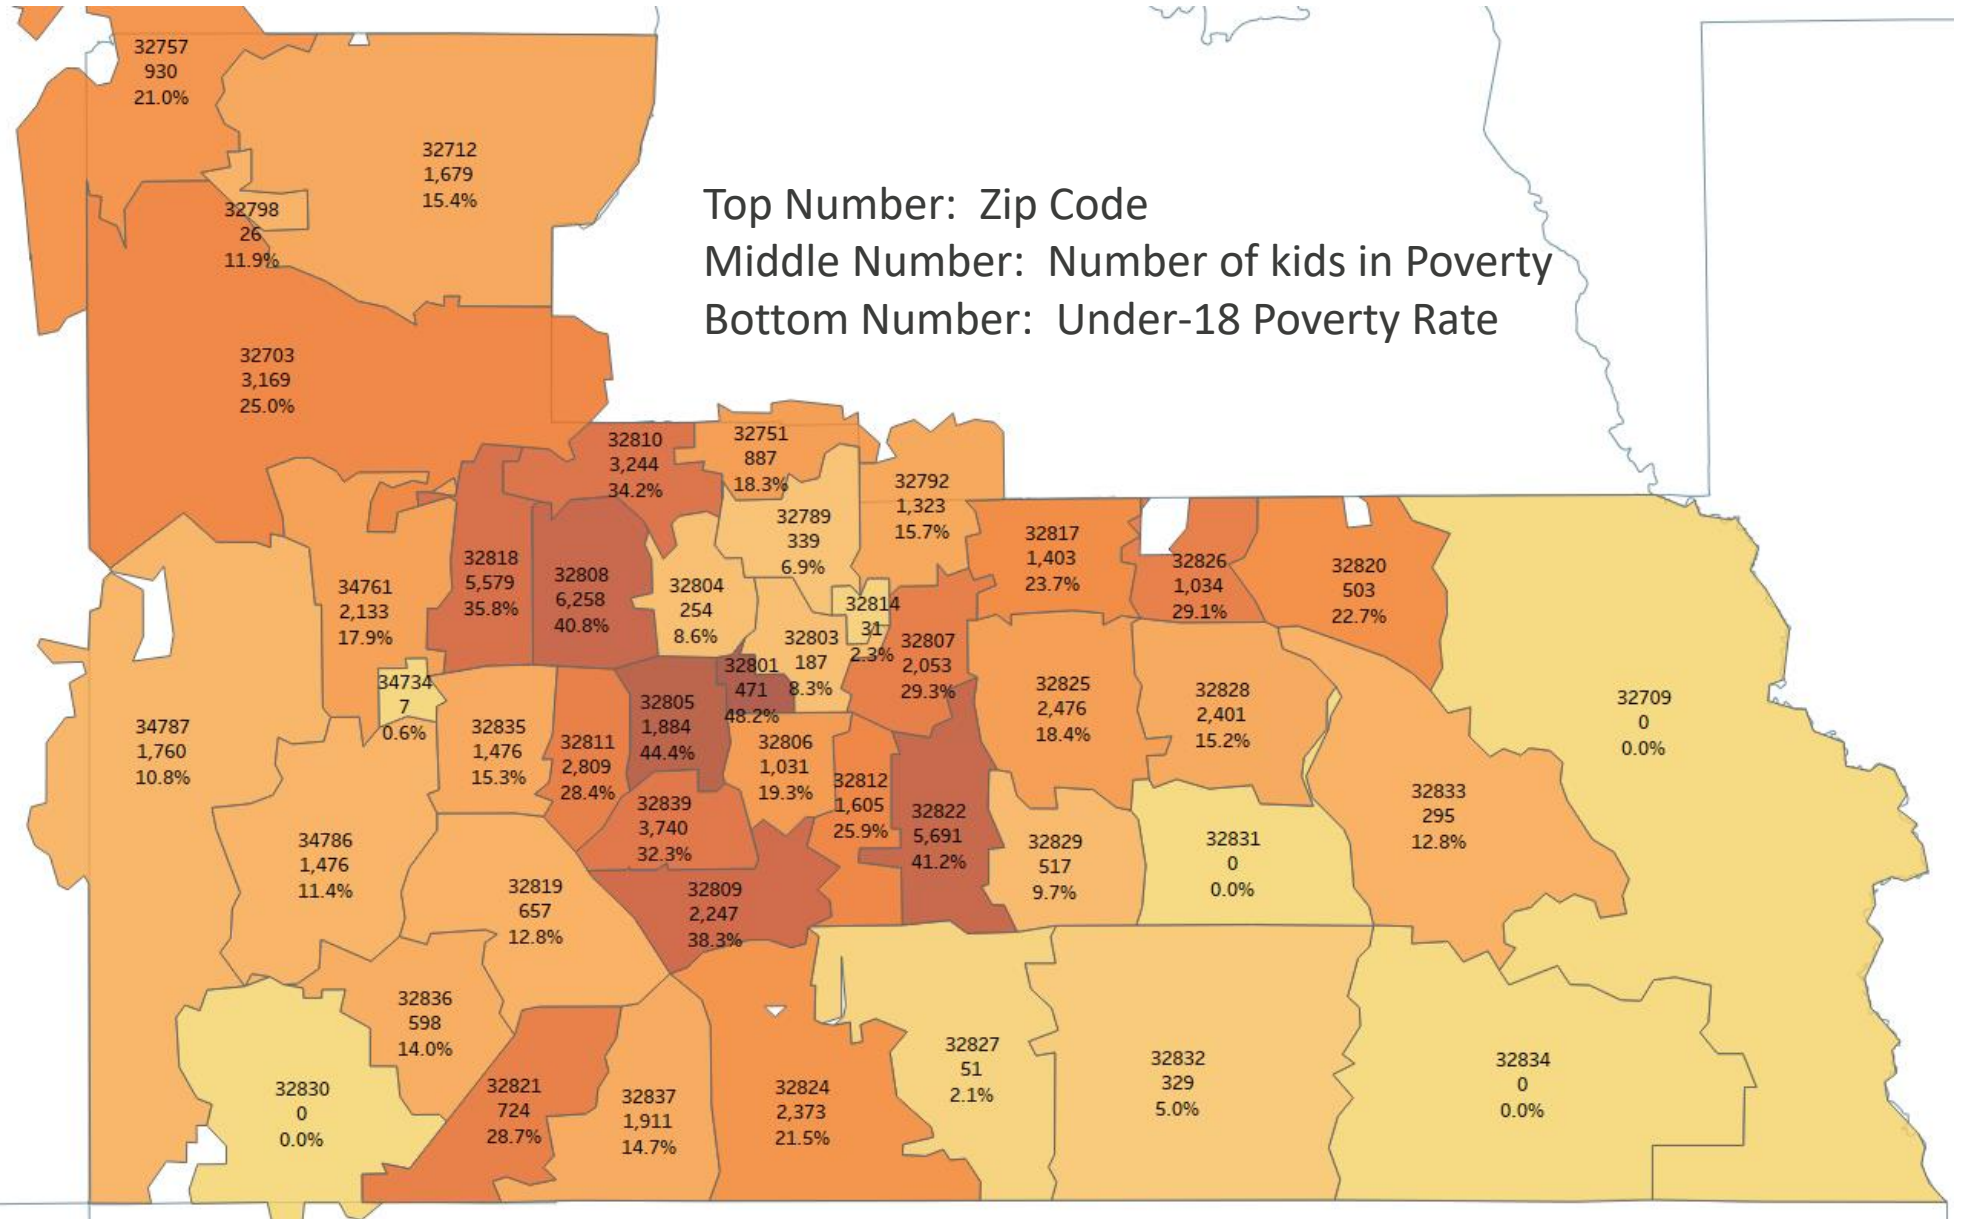

Orange County Under-18 Poverty

Top Number: Zip Code
 Middle Number: Number of kids in Poverty
 Bottom Number: Under-18 Poverty Rate

CHILDREN IN POVERTY

22.5%
(Decreasing)

<10%
2030 Goal

65,837
(Decreasing)

Data Source: American Community Survey, U.S. Census Bureau