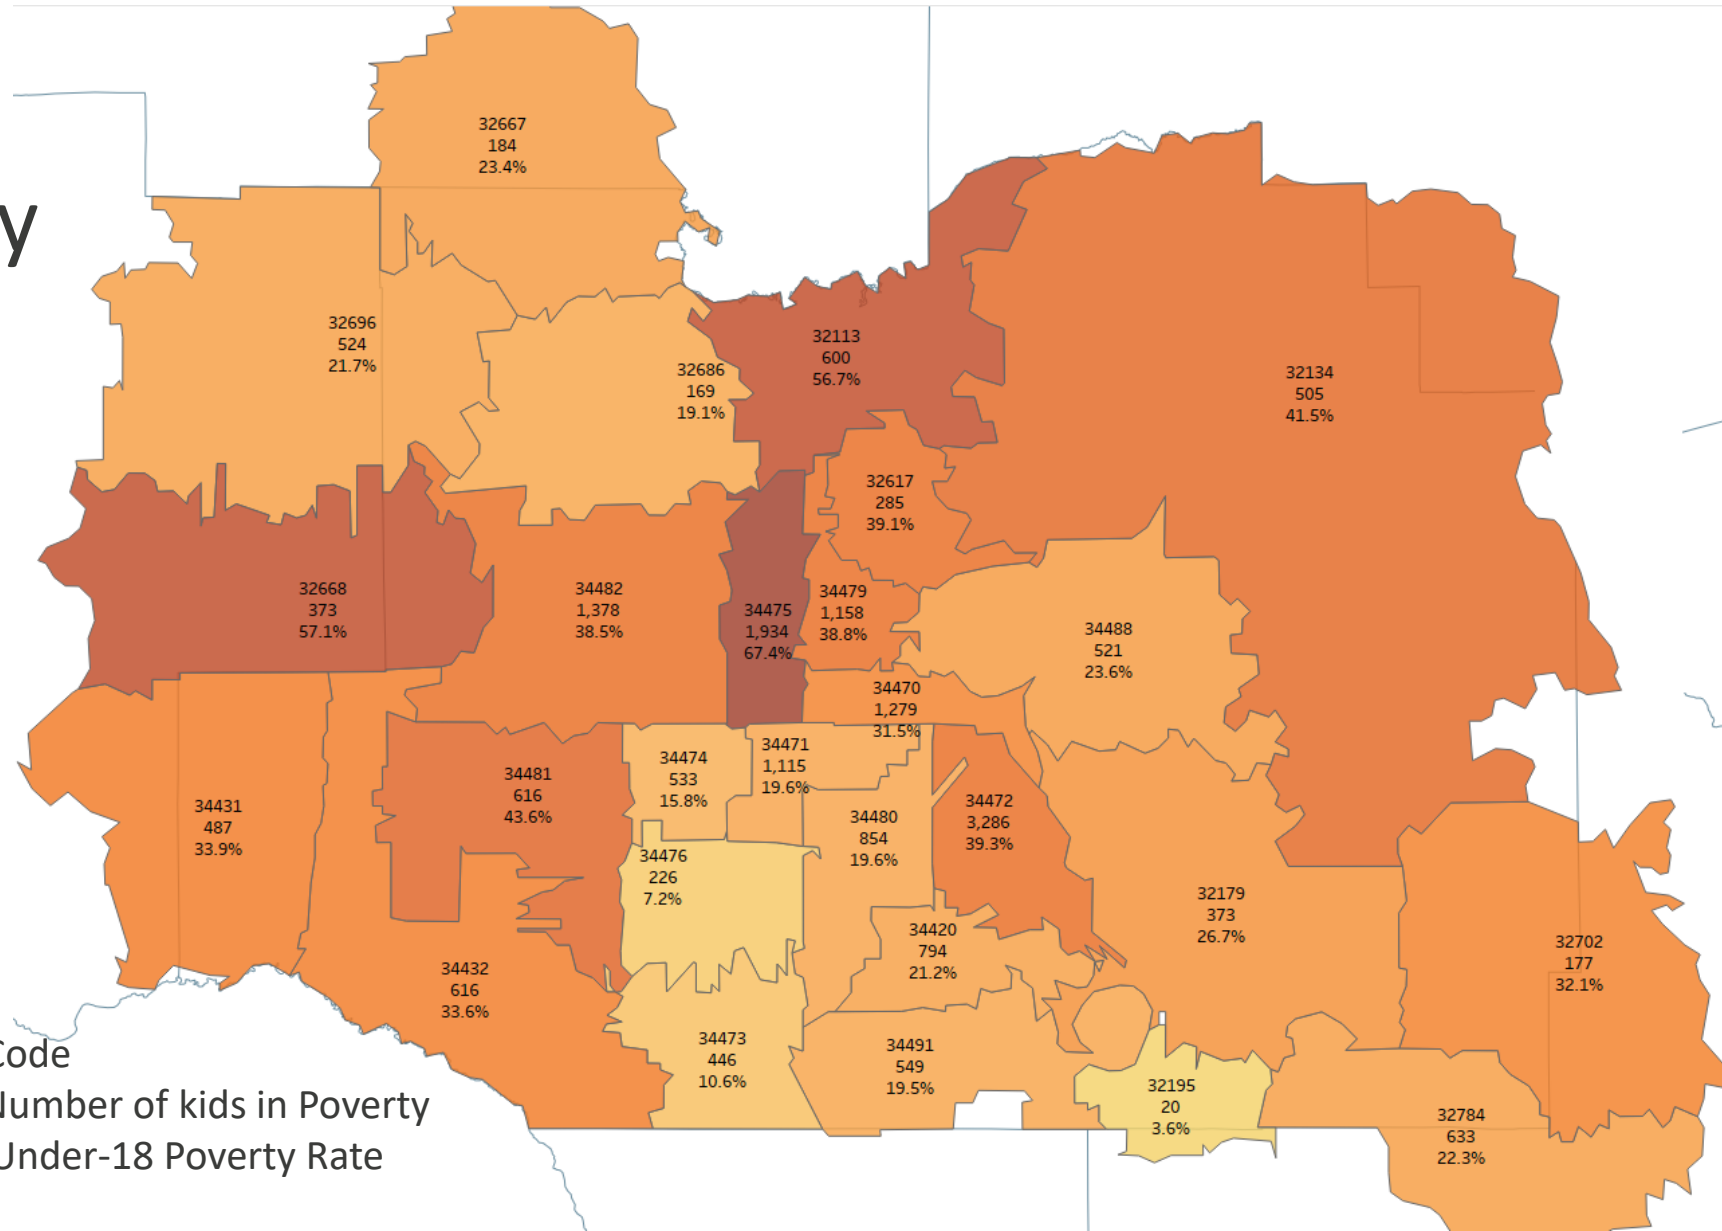

Marion County Under-18 Poverty

Top Number: Zip Code
 Middle Number: Number of kids in Poverty
 Bottom Number: Under-18 Poverty Rate