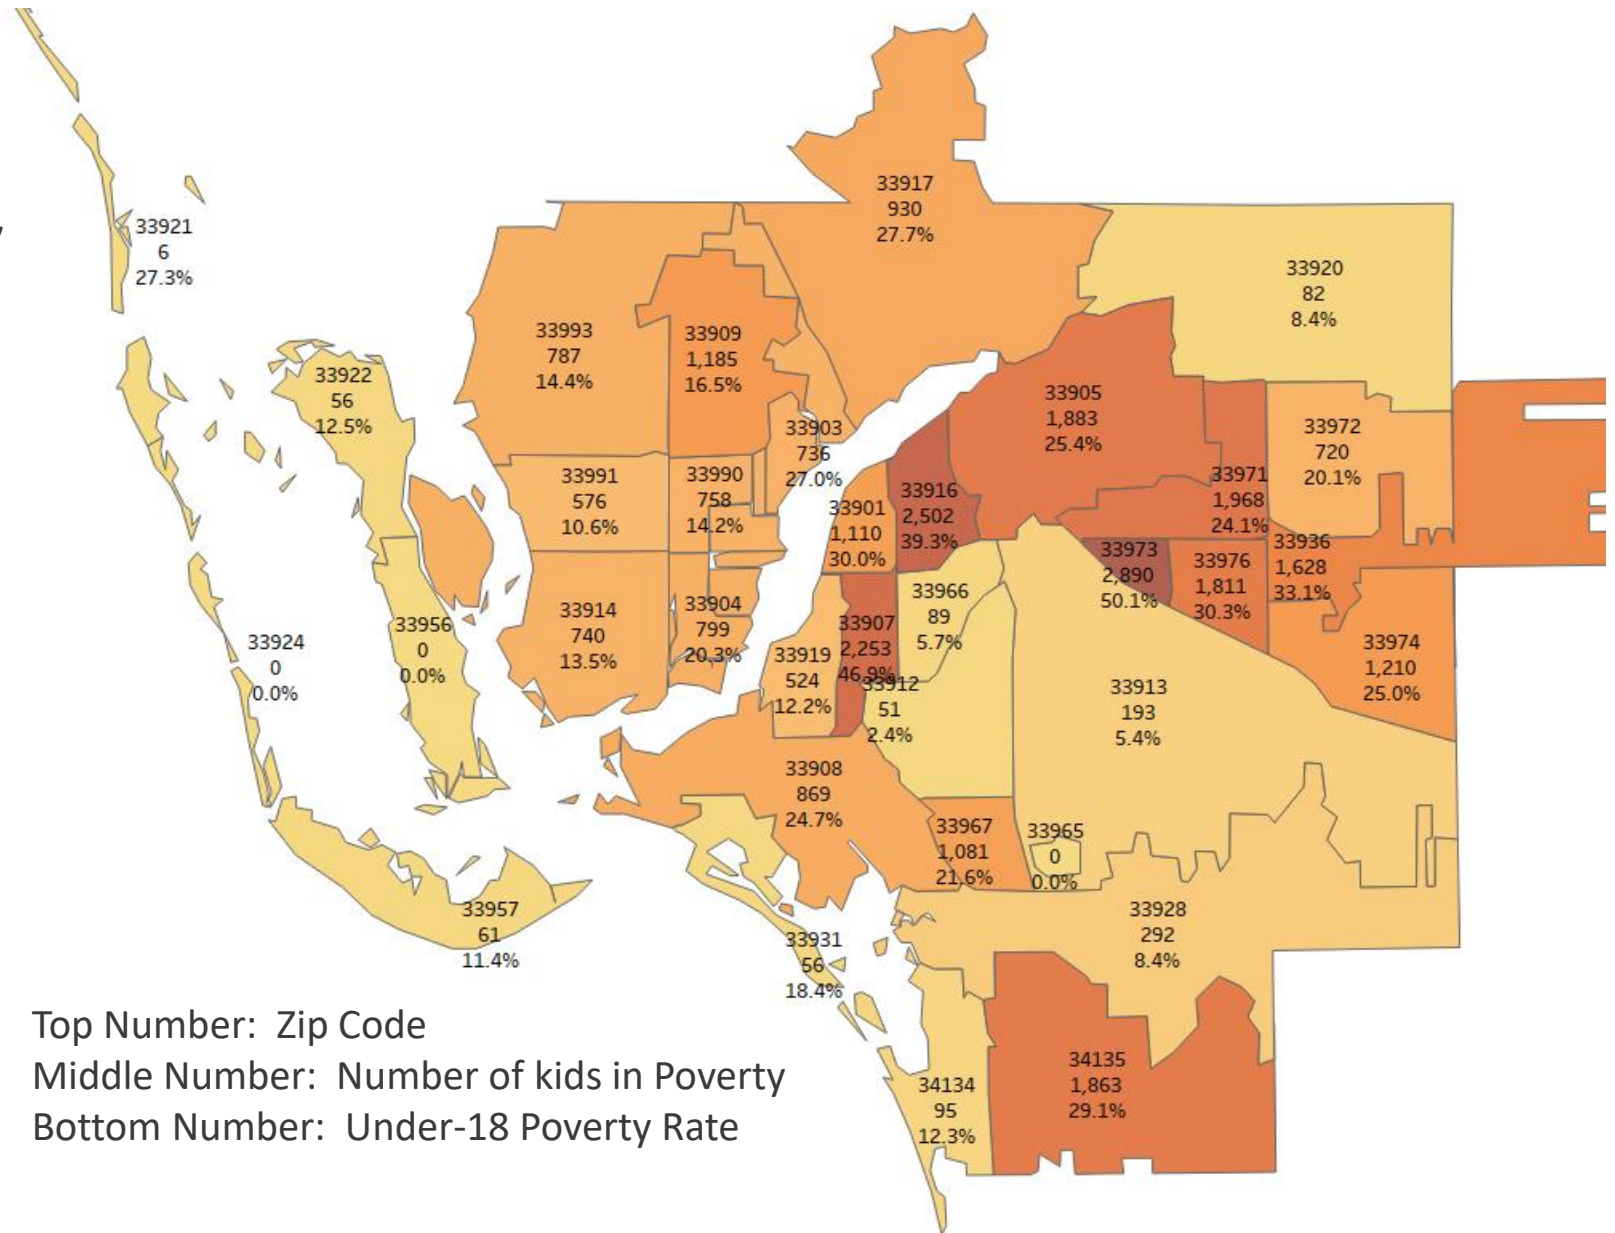

Lee County Under-18 Poverty

 **CHILDREN IN POVERTY**

23.4%
(Decreasing)

<10%
2030 Goal

29,884
(Decreasing)

Top Number: Zip Code
 Middle Number: Number of kids in Poverty
 Bottom Number: Under-18 Poverty Rate