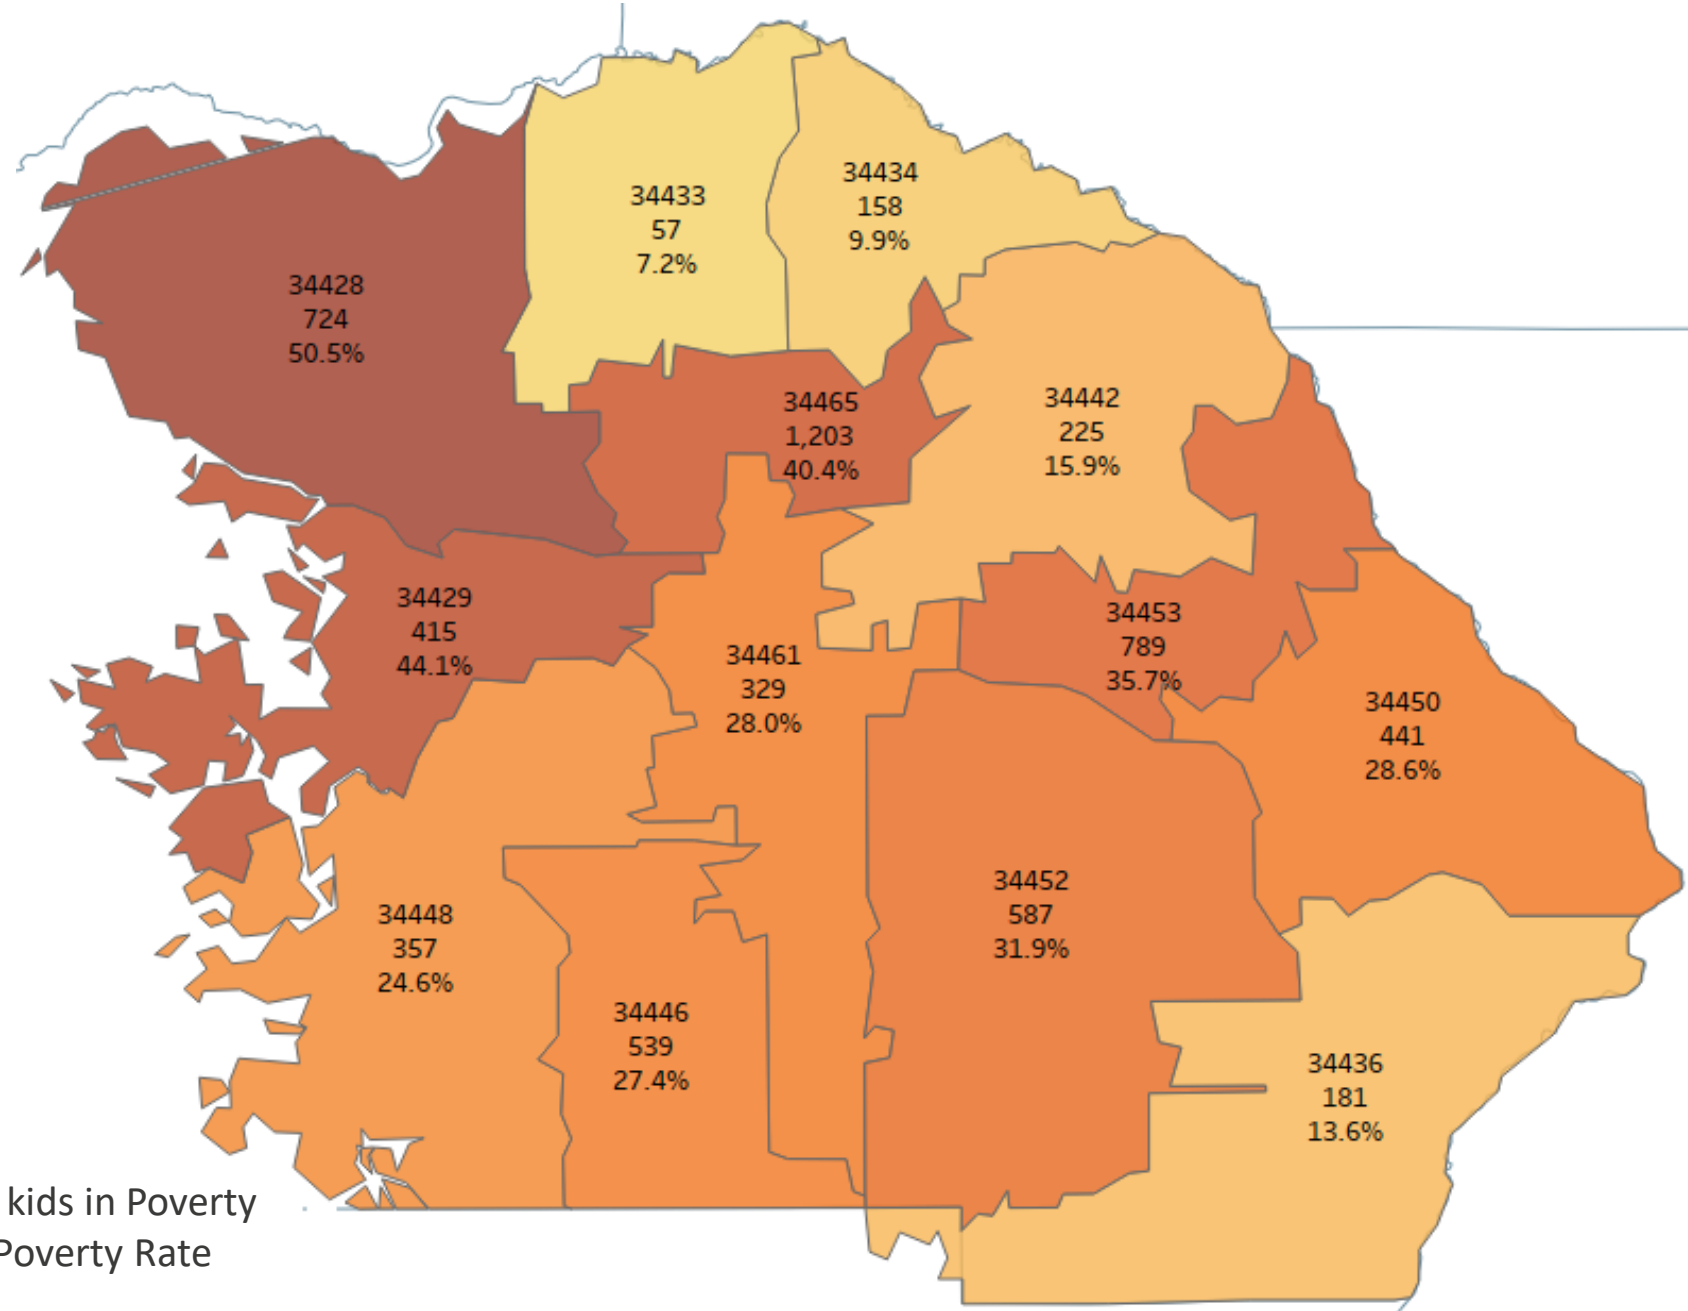

# Citrus County Under-18 Poverty

Top Number: Zip Code

Middle Number: Number of kids in Poverty

Bottom Number: Under-18 Poverty Rate