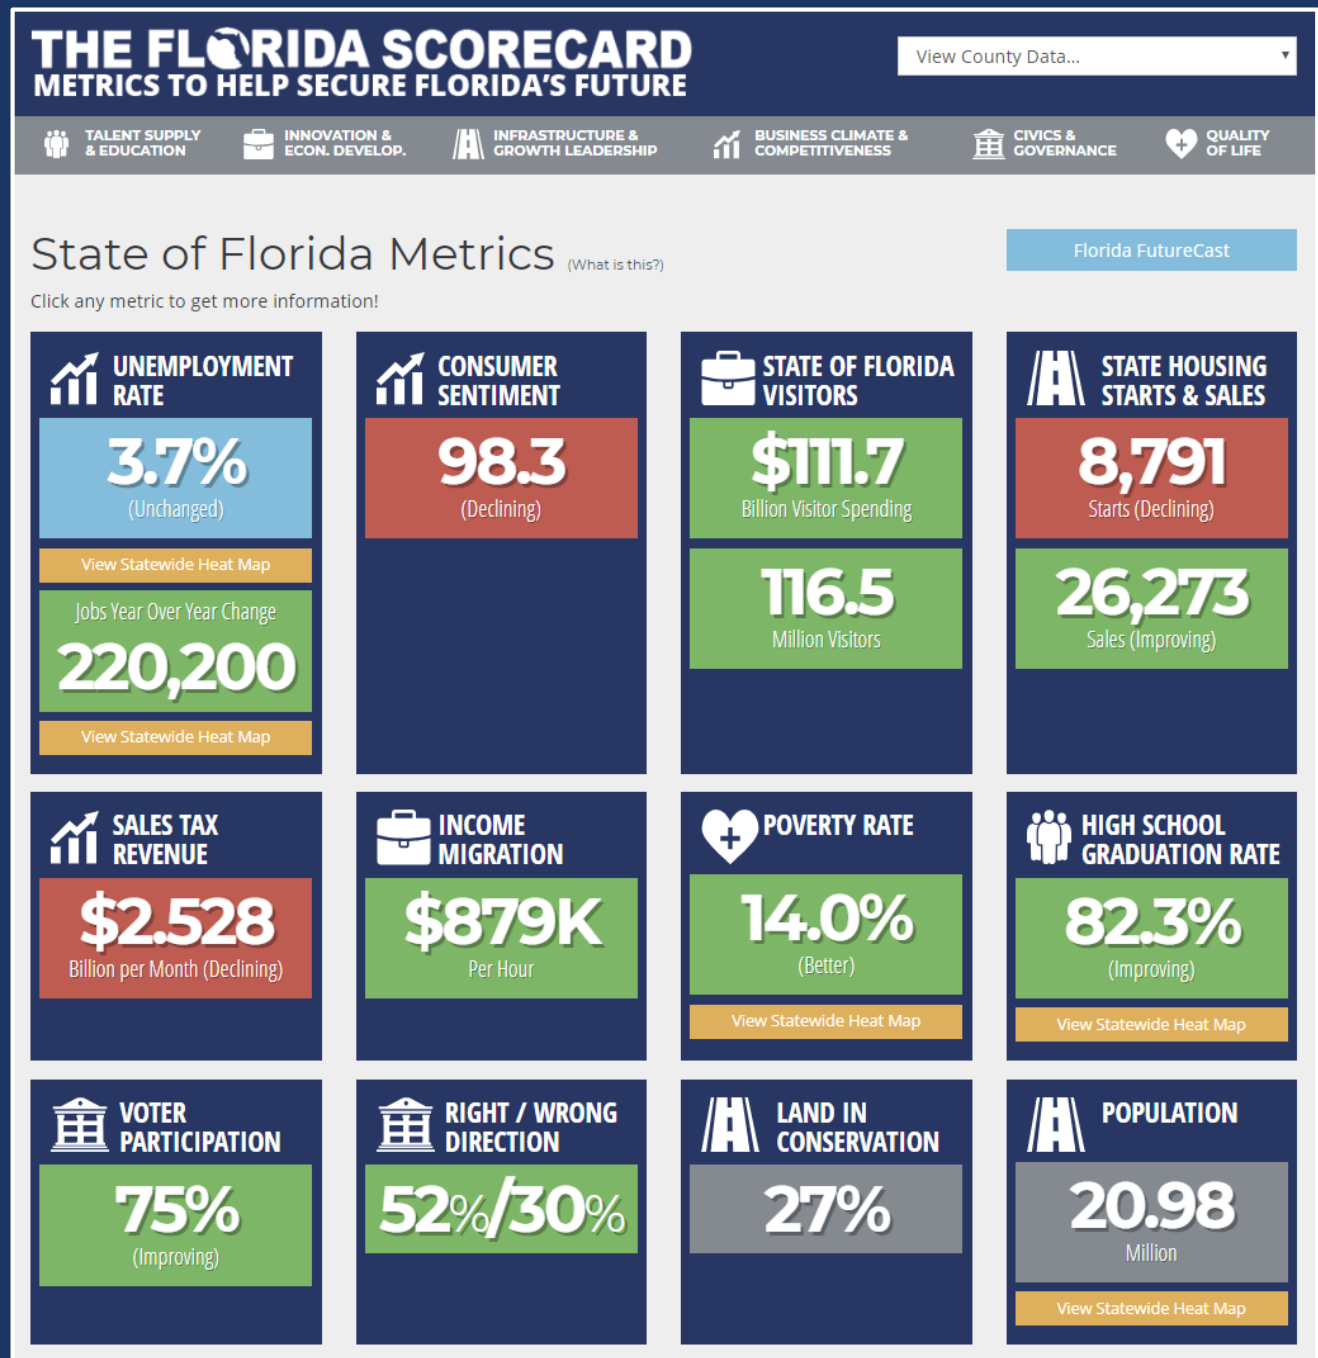

www.TheFloridaScorecard.org

Downloadable charts

Data is downloadable

Links to data sources

Free to use

THE FLORIDA SCORECARD

METRICS TO HELP SECURE FLORIDA'S FUTURE

View County Data...