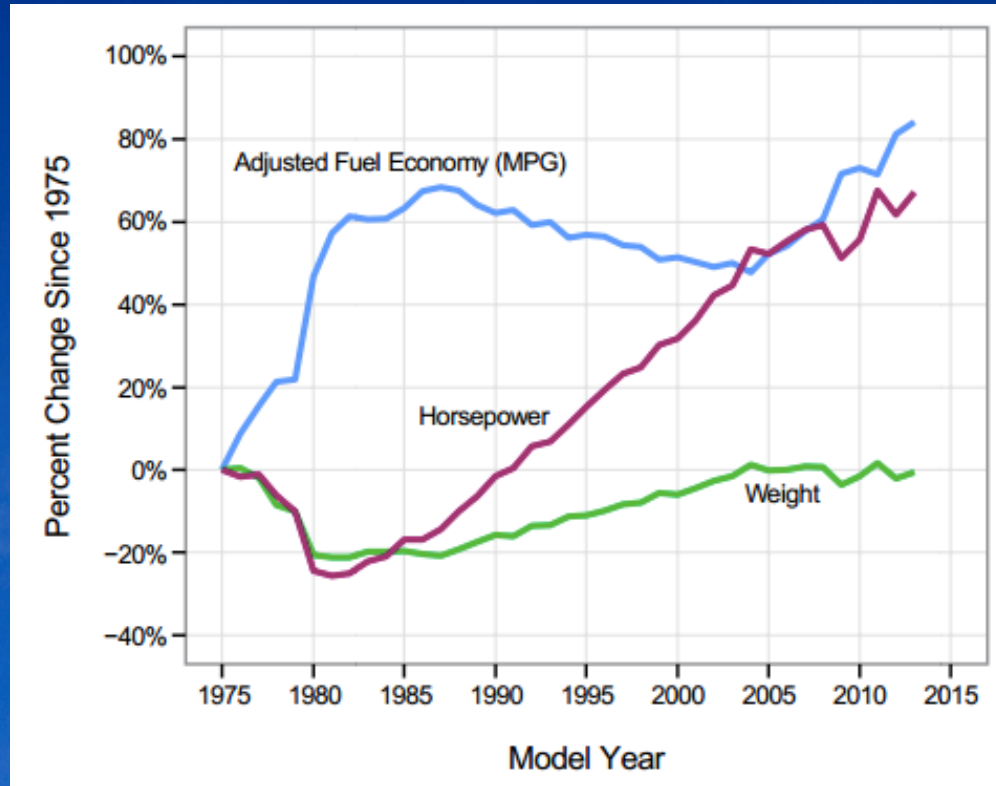

Radio Shack

AMERICA'S TECHNOLOGY STORE

PRESIDENTS' BIRTHDAY SALE!

DON'T DELAY!

All-Weather Stereo
Cut 36% 1188

Realistic STEREO-MATEY AM/FM personal receiver through off-band, water, 40-watt

AM/FM Clock Radio
30% Off 1388

Chromatonic™ 2BT clock radio's compact size cuts right-hand clutter.

In-Ear Stereo Phones
HALF PRICE! 788

Realistic™ in-ear phones weigh just 0.6 ounces! With carry pouch. 40-watt

Micro-Thin™ Calculator
39% Off 488

Radio Shack EC-412 is almost the size of a credit card! Solar powered. 40-watt

3-DAY SPECIALS ABOVE GOOD SATURDAY THRU MONDAY ONLY!

0% INTEREST!

NO PAYMENTS UNTIL MAY!
NO DOWN PAYMENT!

HURRY! OFFER ENDS TUESDAY FEBRUARY 19

COME IN AND TAKE ADVANTAGE OF THESE OTHER FANTASTIC VALUES!

INTRODUCTORY SPECIAL!

Save $670

$1599

TANDY™ 1000 TL/B Computer System

- 286-Based PC Compatible
- Color Monitor
- 20MB SmartDrive™ Hard Drive
- Easy-to-Use 10-in-1 DeskMate™ Software

BONUS PACKAGE

- Lotus Spreadsheet For DeskMate
- DeskMate Q&A Wise
- Quicken
- 2-Button Mouse

Mobile Cellular Telephone

Save $100

$199

Low As $199 Monthly. Reg. 299.00

Deluxe Portable CD Player

Save $40

15995

Low As $159.95

Tiny Dual-Superhet Radar Detector

Save $60

7995

Reg. 139.95

Compact 10-Channel Desktop Scanner

Save $30

9995

Reg. 129.95

Our Easiest-to-Use Phone Answerer

Cut 17%

4995

Reg. 59.95

VHS Camcorder

Save $799

$100

Reg. 899.00

Mobile CB With Channel Controls on Mike

HALF PRICE!

4995

Reg. 999.00

20-Memory Speed-Dial Phone

Cut 33%

2995

Reg. 44.95

Handheld Voice-Actuated Cassette Tape Recorder

40% Off

2995

Reg. 49.95

3-Way Speaker With Massive 15" Woofer

Save $110

14995

Reg. 359.95

Check Your Phone Book for the Radio Shack Store or Dealer Nearest You

PRICES APPLY AT PARTICIPATING STORES AND ONLINE

Most Major Credit Cards Welcome

<https://www.epa.gov/fuel-economy/trends-report>

Add your voice:
#MovingFL