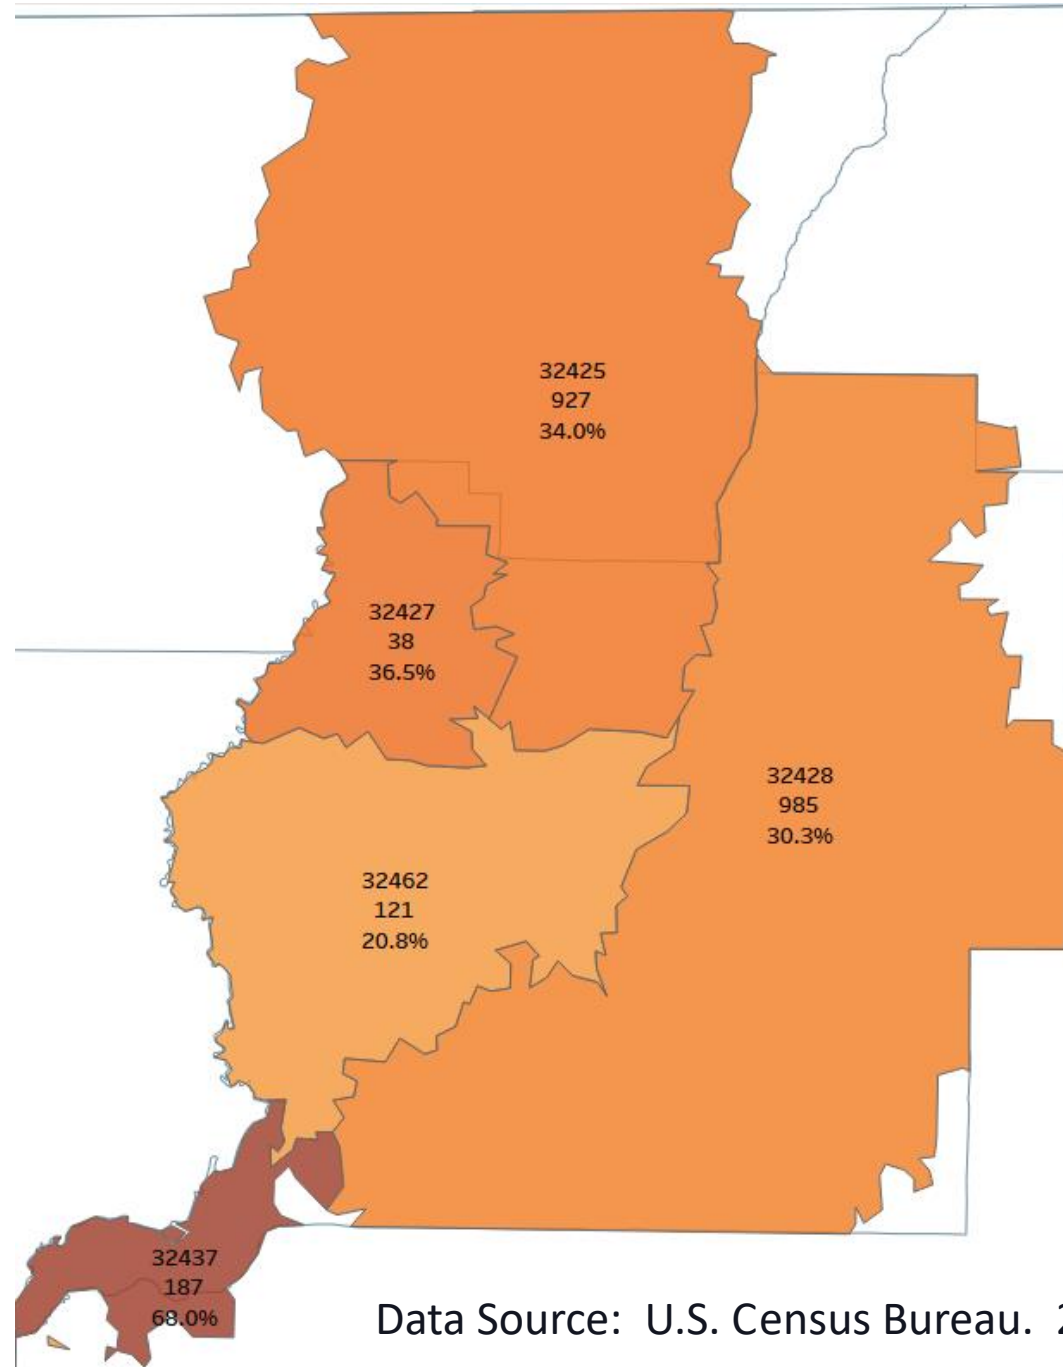

Washington County Under-18 Poverty

Top Number: Zip Code
Middle: Number of kids in poverty
Bottom: Under-18 poverty rate

Data Source: U.S. Census Bureau. 2019 data