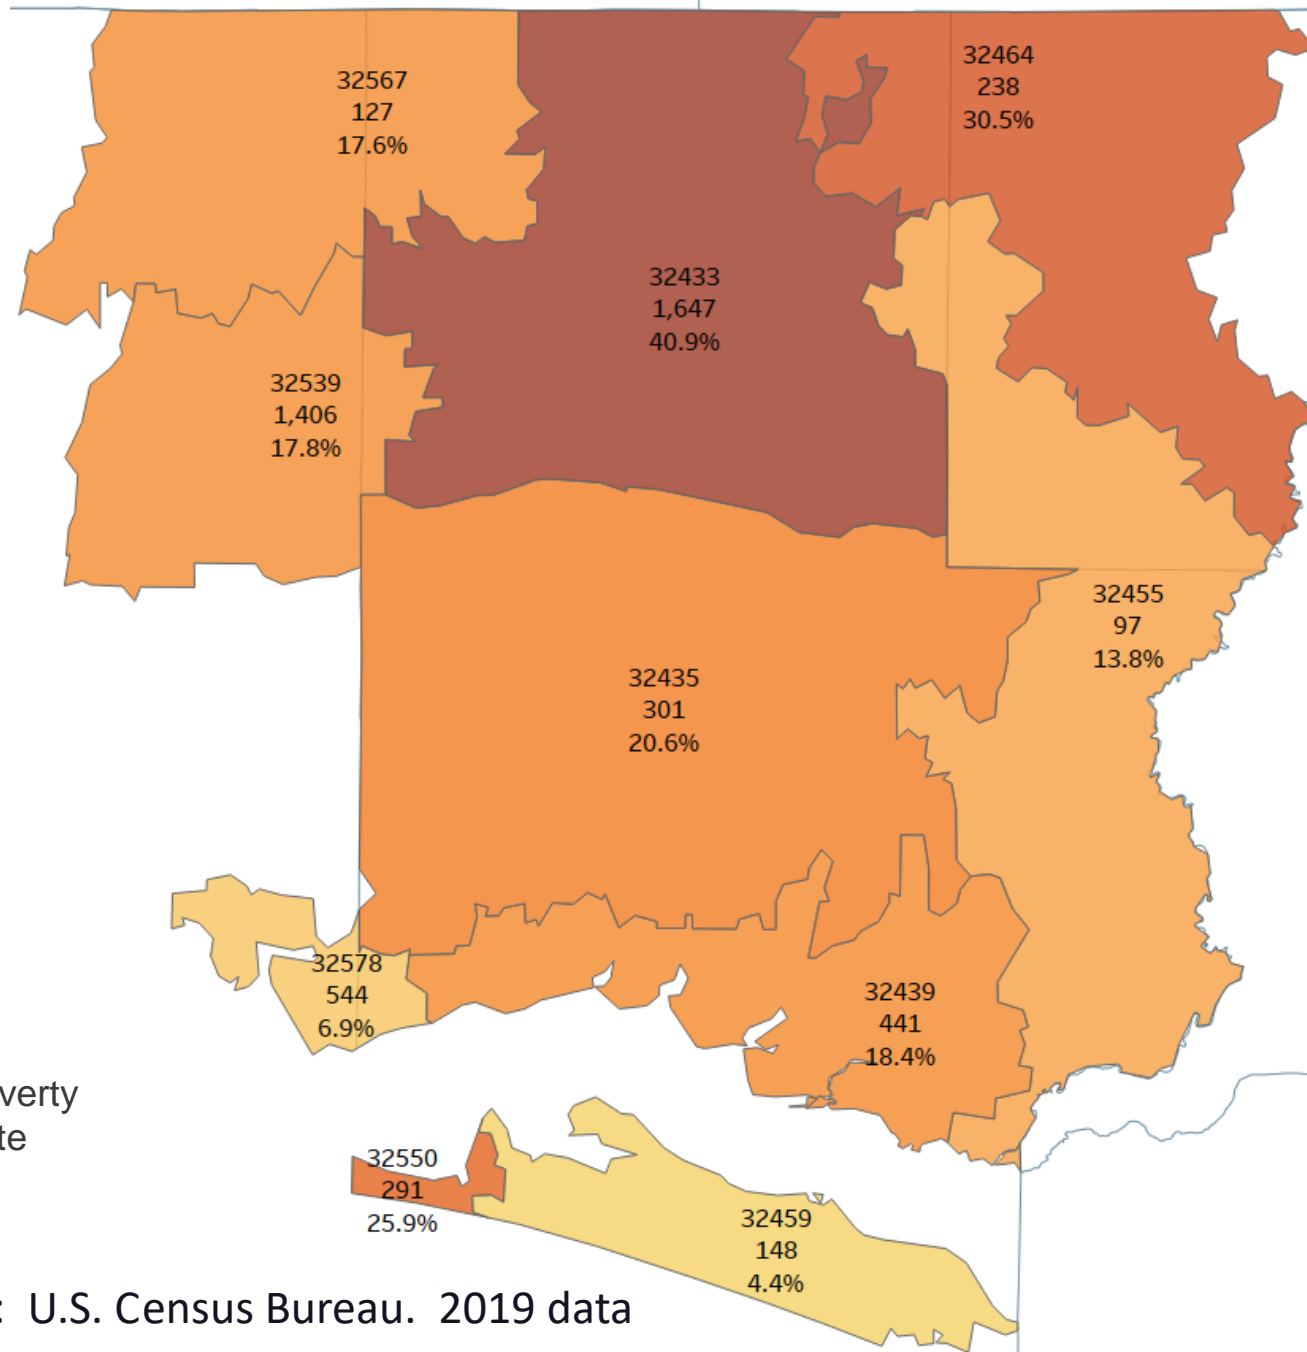

Walton County Under-18 Poverty

Top Number: Zip Code
 Middle: Number of kids in poverty
 Bottom: Under-18 poverty rate

Data Source: U.S. Census Bureau. 2019 data