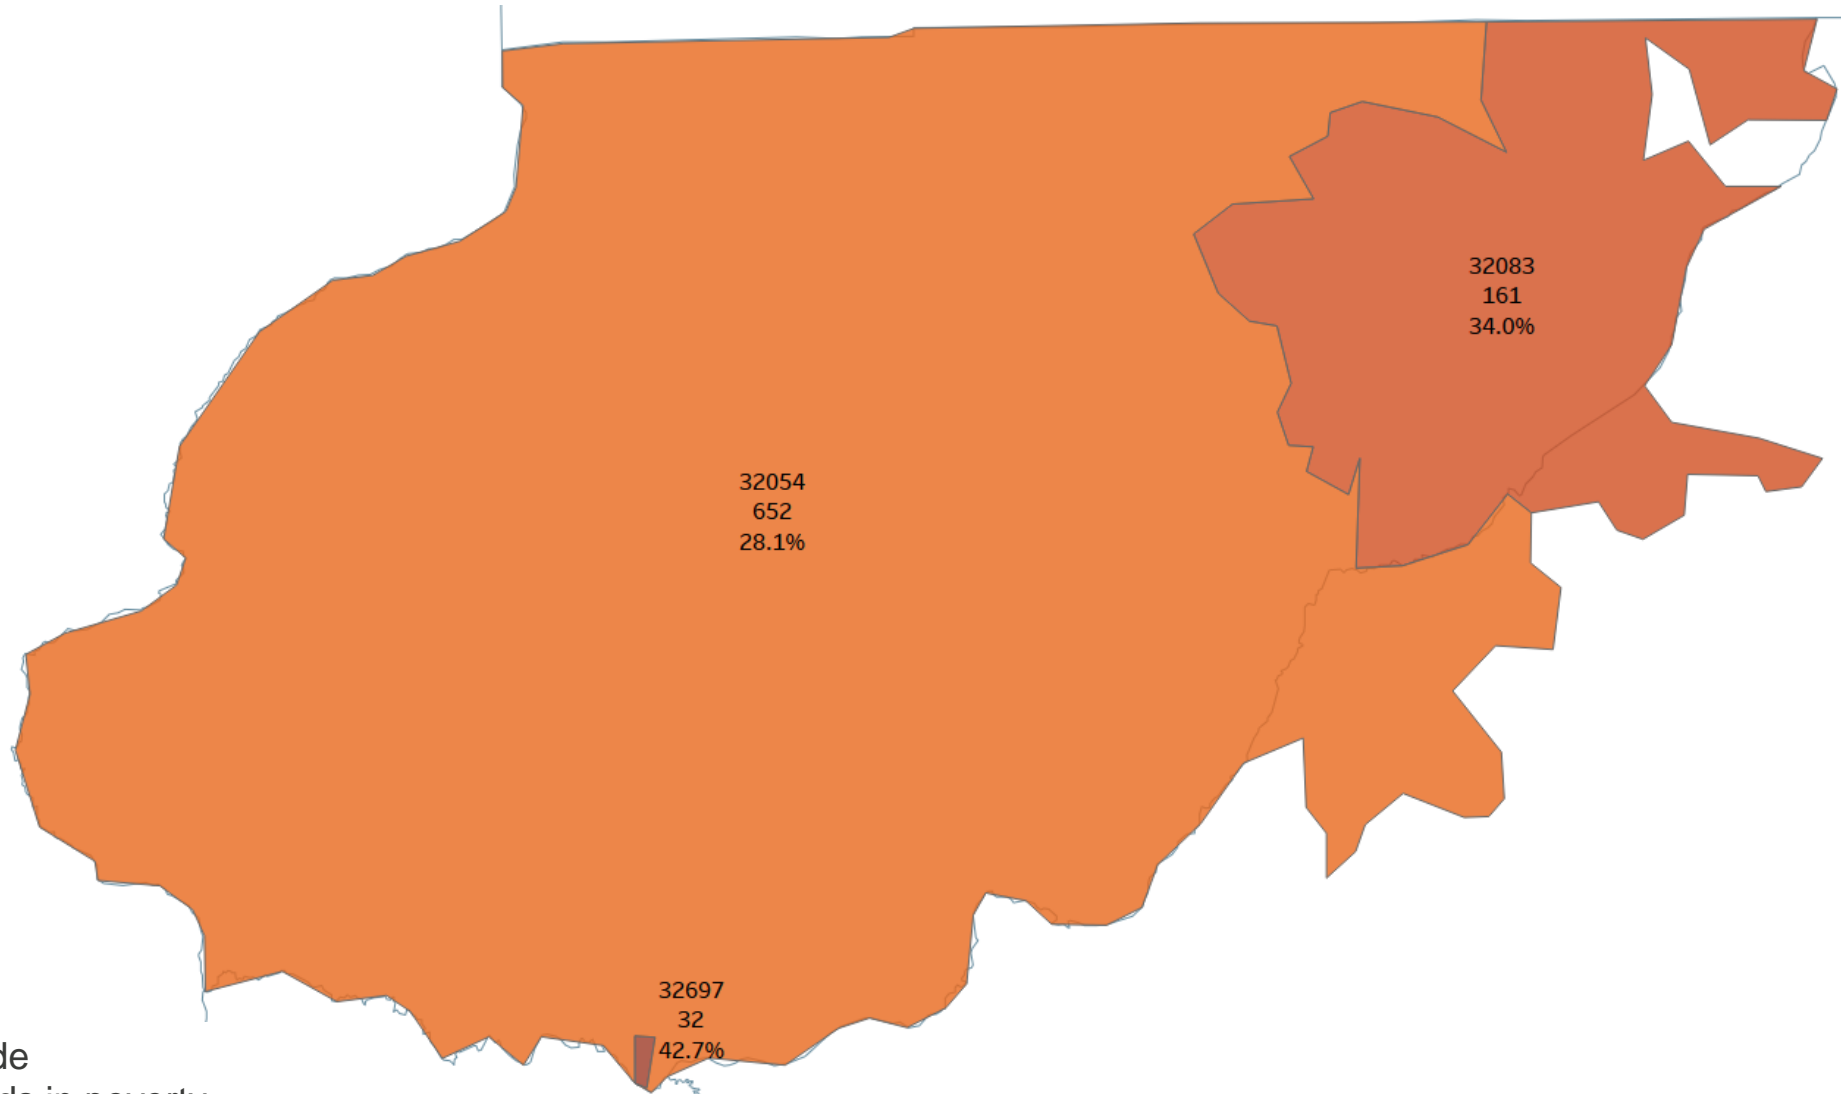

Union County Under-18 Poverty

Top Number: Zip Code
Middle: Number of kids in poverty
Bottom: Under-18 poverty rate