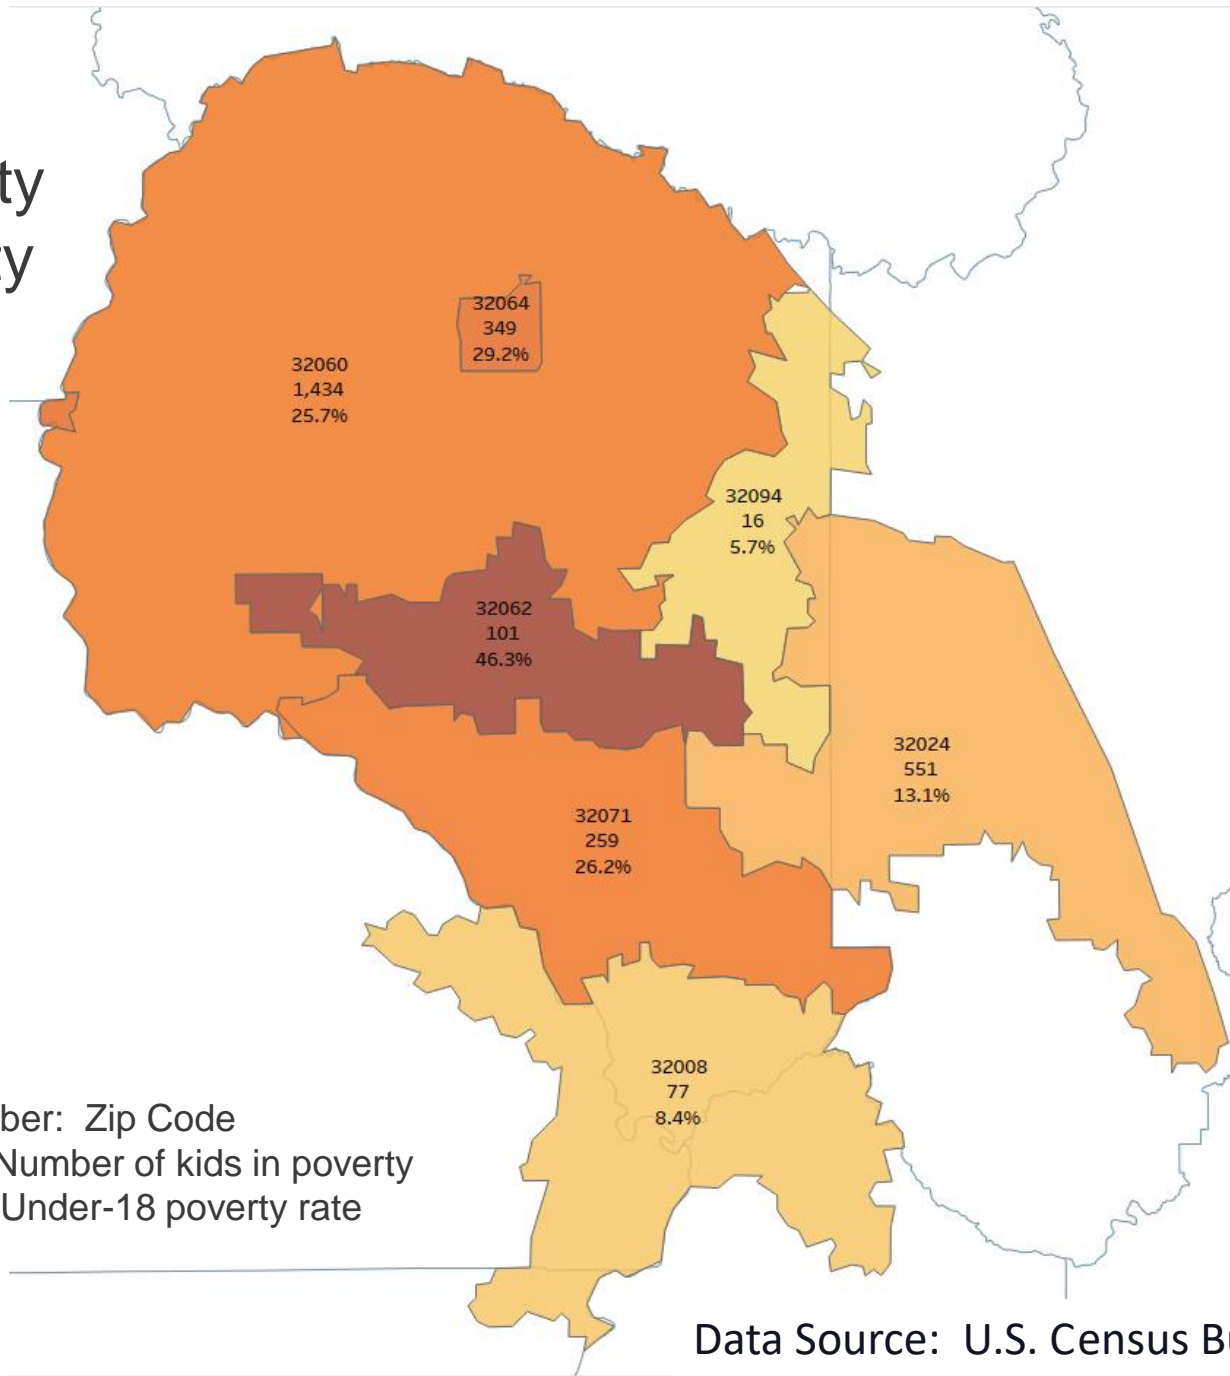

Suwannee County Under-18 Poverty

CHILDREN IN POVERTY

24.4%
 (Decreasing)

<10%
 2030 Goal

2,242
 (Decreasing)

Top Number: Zip Code
 Middle: Number of kids in poverty
 Bottom: Under-18 poverty rate

Data Source: U.S. Census Bureau. 2019 data