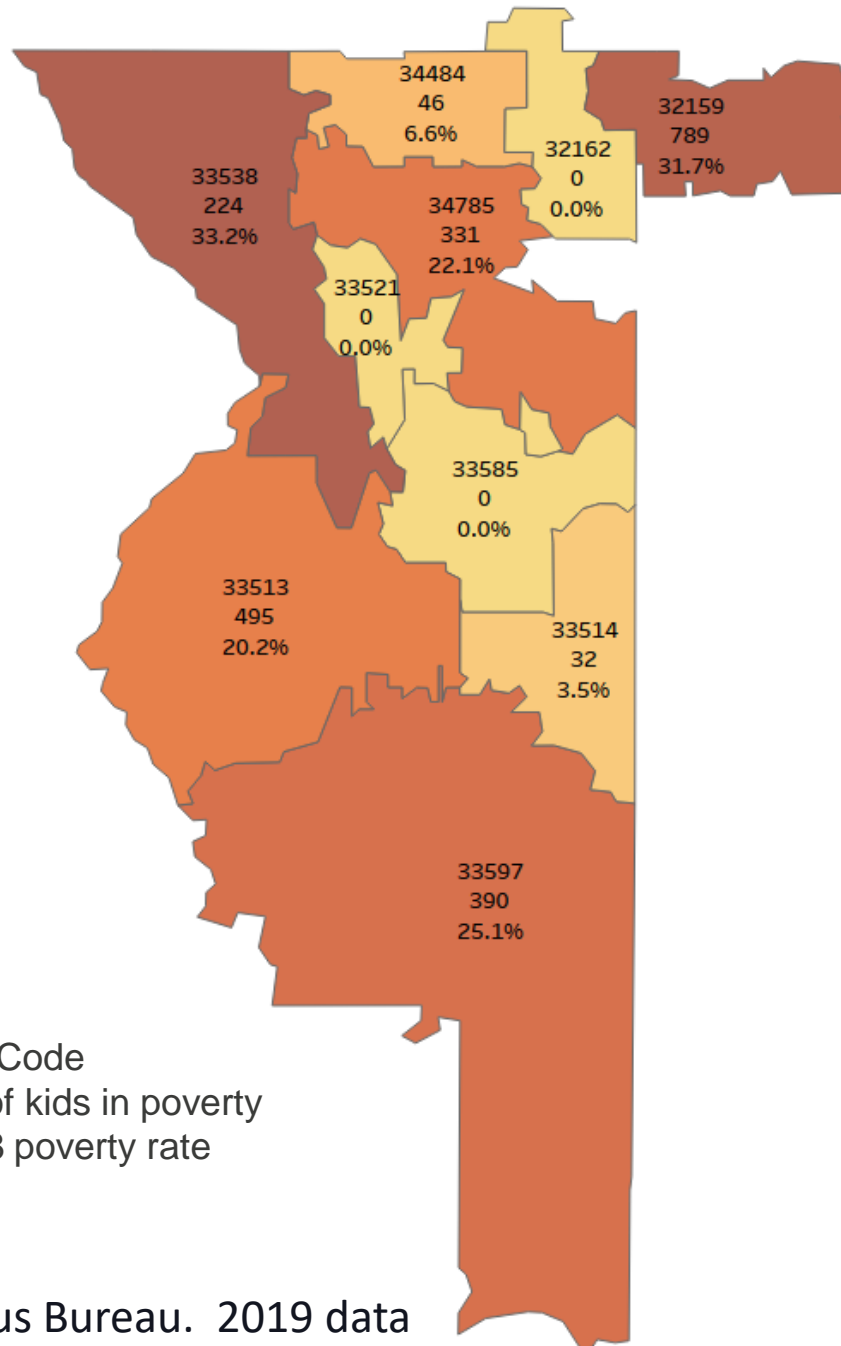

Sumter County Under-18 Poverty

 **CHILDREN IN POVERTY**

17.3%
(Decreasing)

<10%
2030 Goal

1,518
(Decreasing)

Top Number: Zip Code
 Middle: Number of kids in poverty
 Bottom: Under-18 poverty rate

Data Source: U.S. Census Bureau. 2019 data