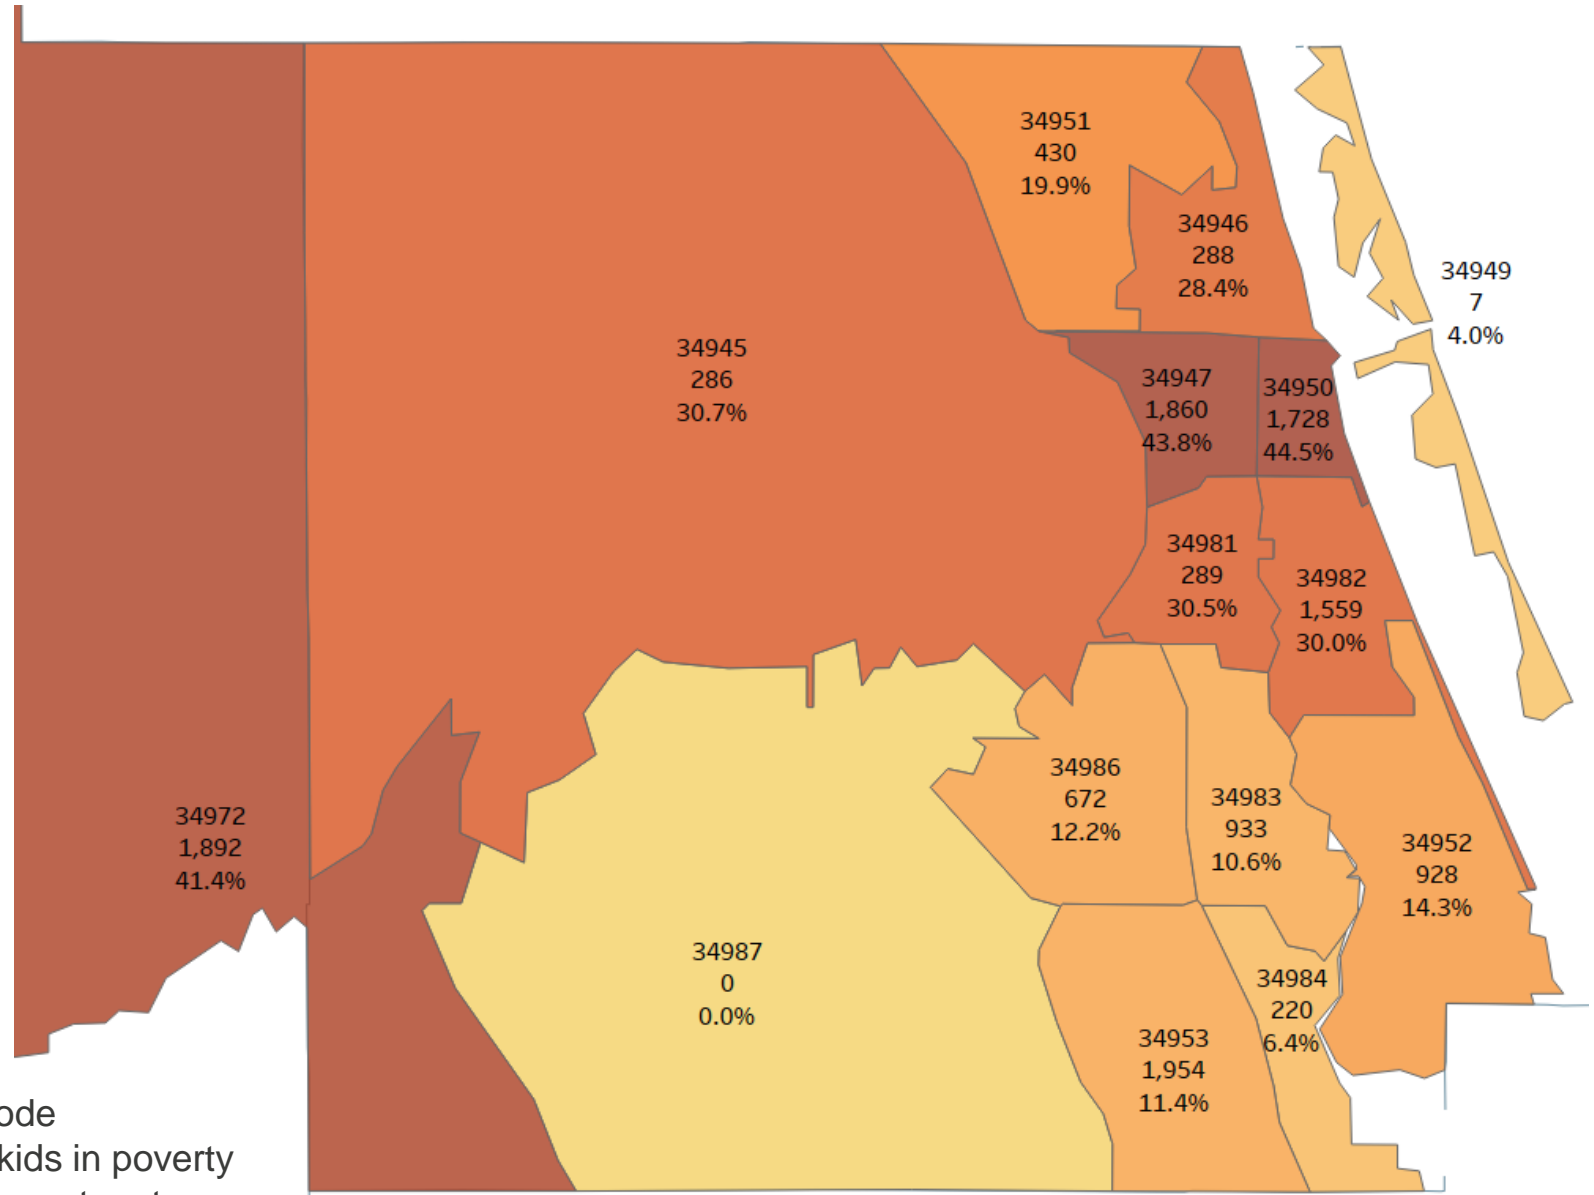

St. Lucie County Under-18 Poverty

Top Number: Zip Code
 Middle: Number of kids in poverty
 Bottom: Under-18 poverty rate

Data Source: U.S. Census Bureau. 2019 data