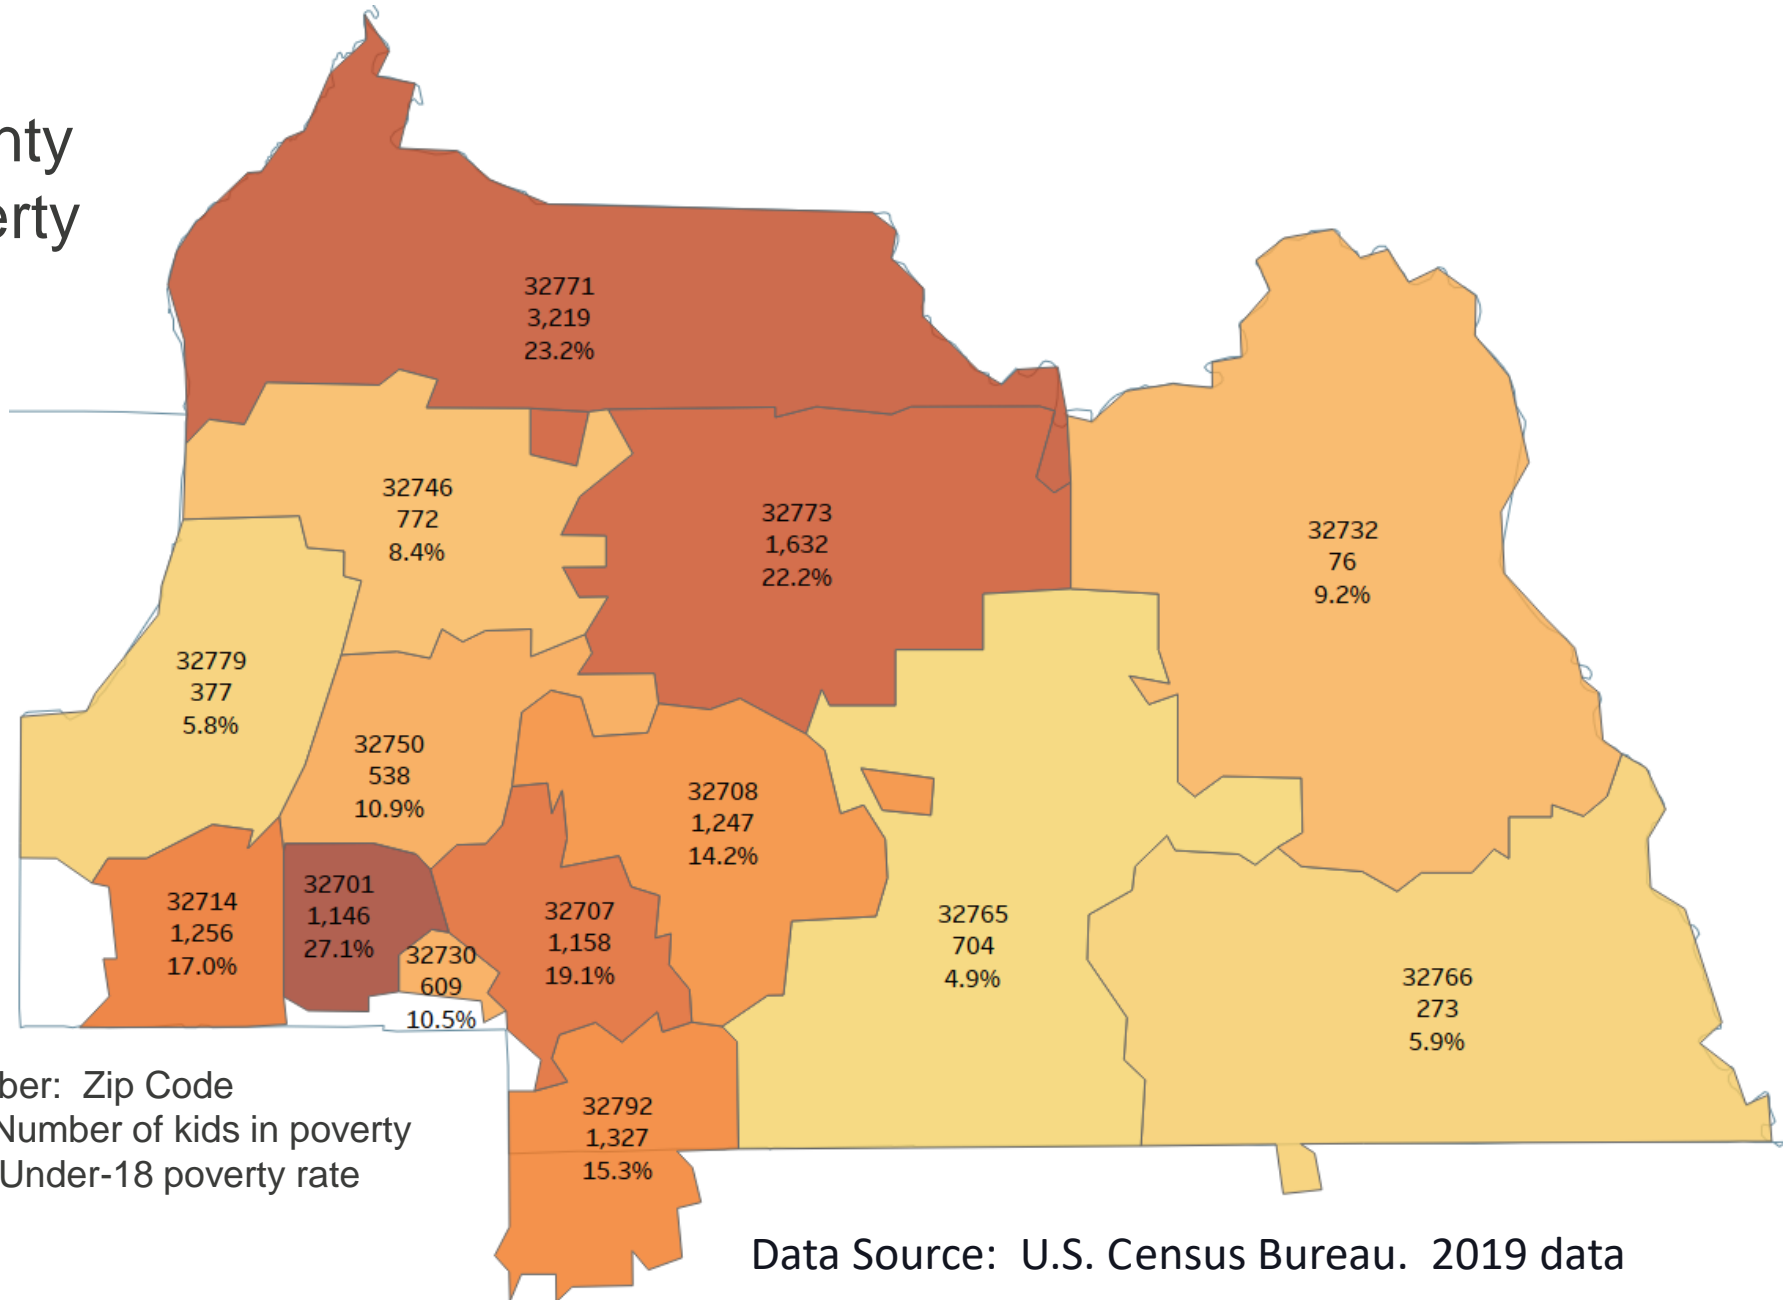

Seminole County Under-18 Poverty

 **CHILDREN IN POVERTY**

13.7%
(Decreasing)

<10%
2030 Goal

13,194
(Decreasing)

Top Number: Zip Code
 Middle: Number of kids in poverty
 Bottom: Under-18 poverty rate

Data Source: U.S. Census Bureau. 2019 data