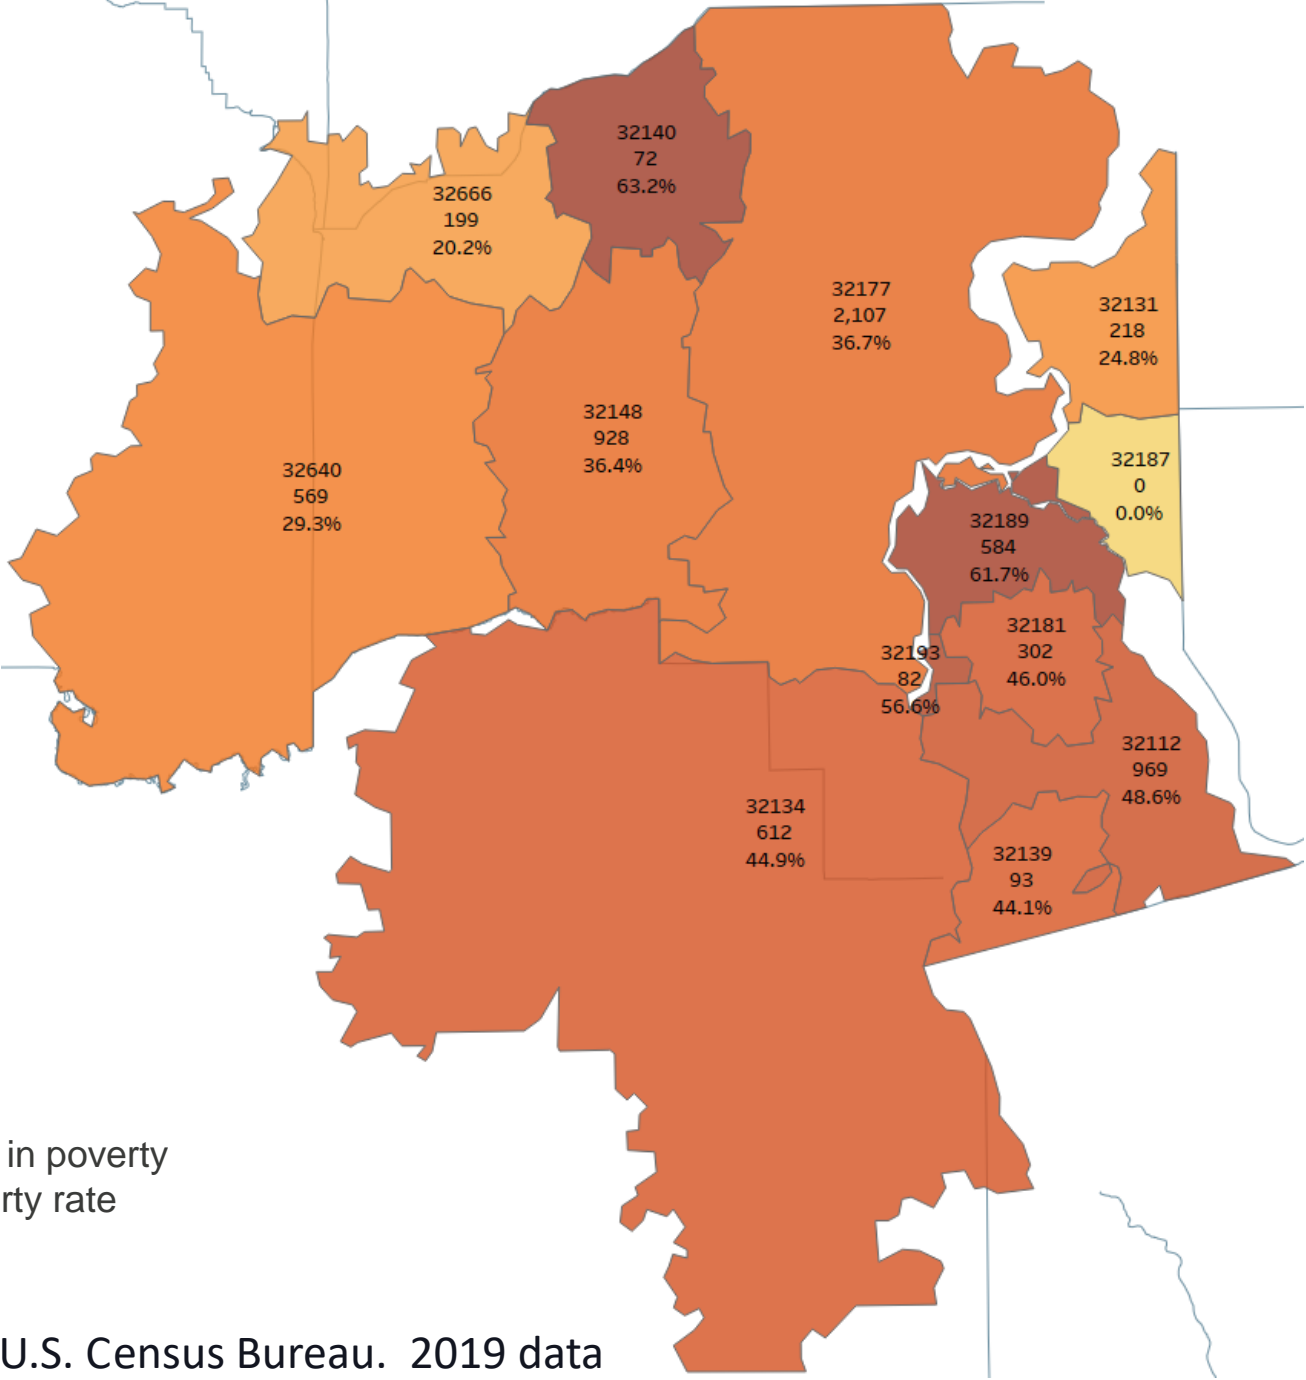

Putnam County Under-18 Poverty

Top Number: Zip Code
 Middle: Number of kids in poverty
 Bottom: Under-18 poverty rate

Data Source: U.S. Census Bureau. 2019 data