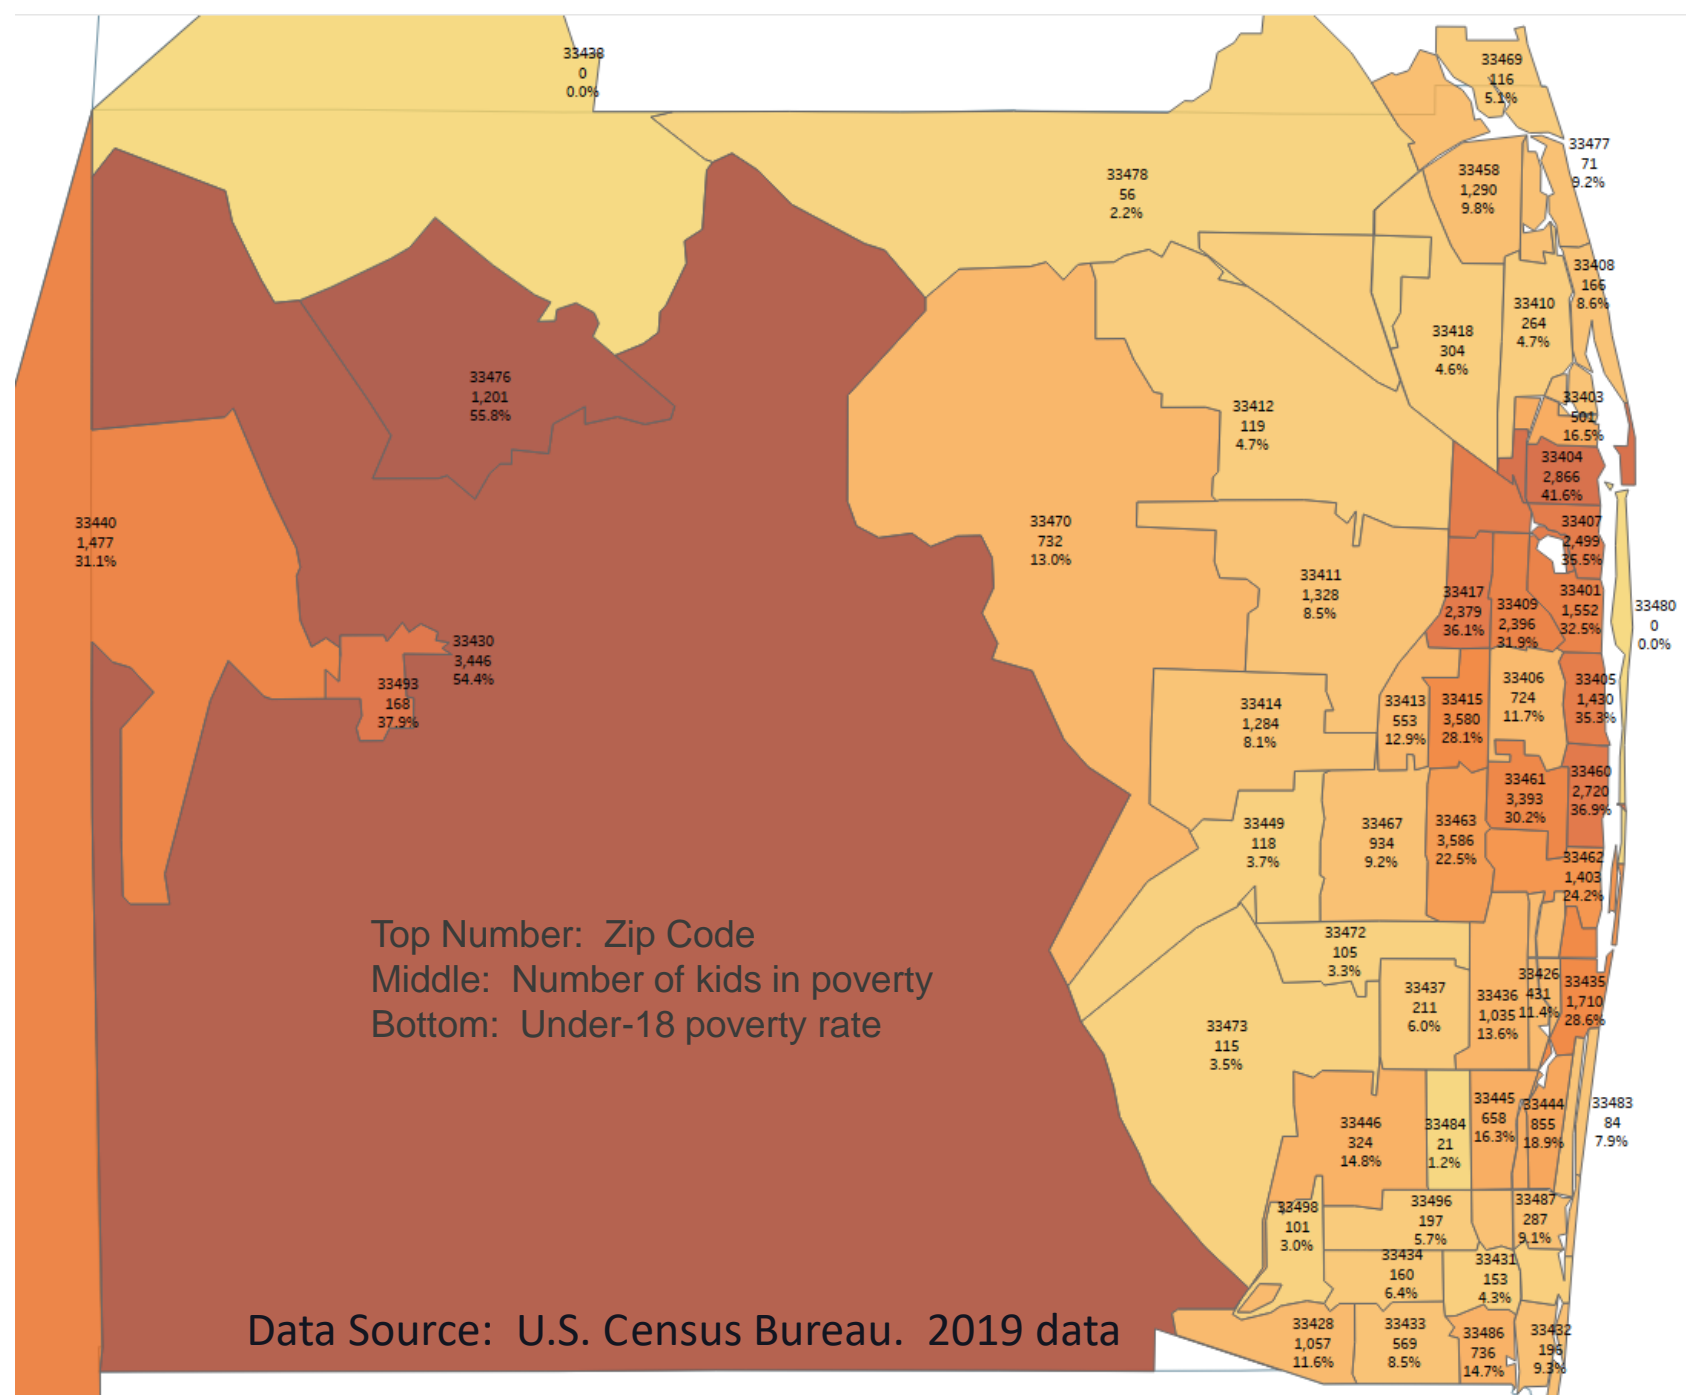

# Palm Beach County Under-18 Poverty

 **CHILDREN IN POVERTY**

**18.1%**  
(Decreasing)

**<10%**  
2030 Goal

**50,177**  
(Decreasing)

Data Source: U.S. Census Bureau. 2019 data