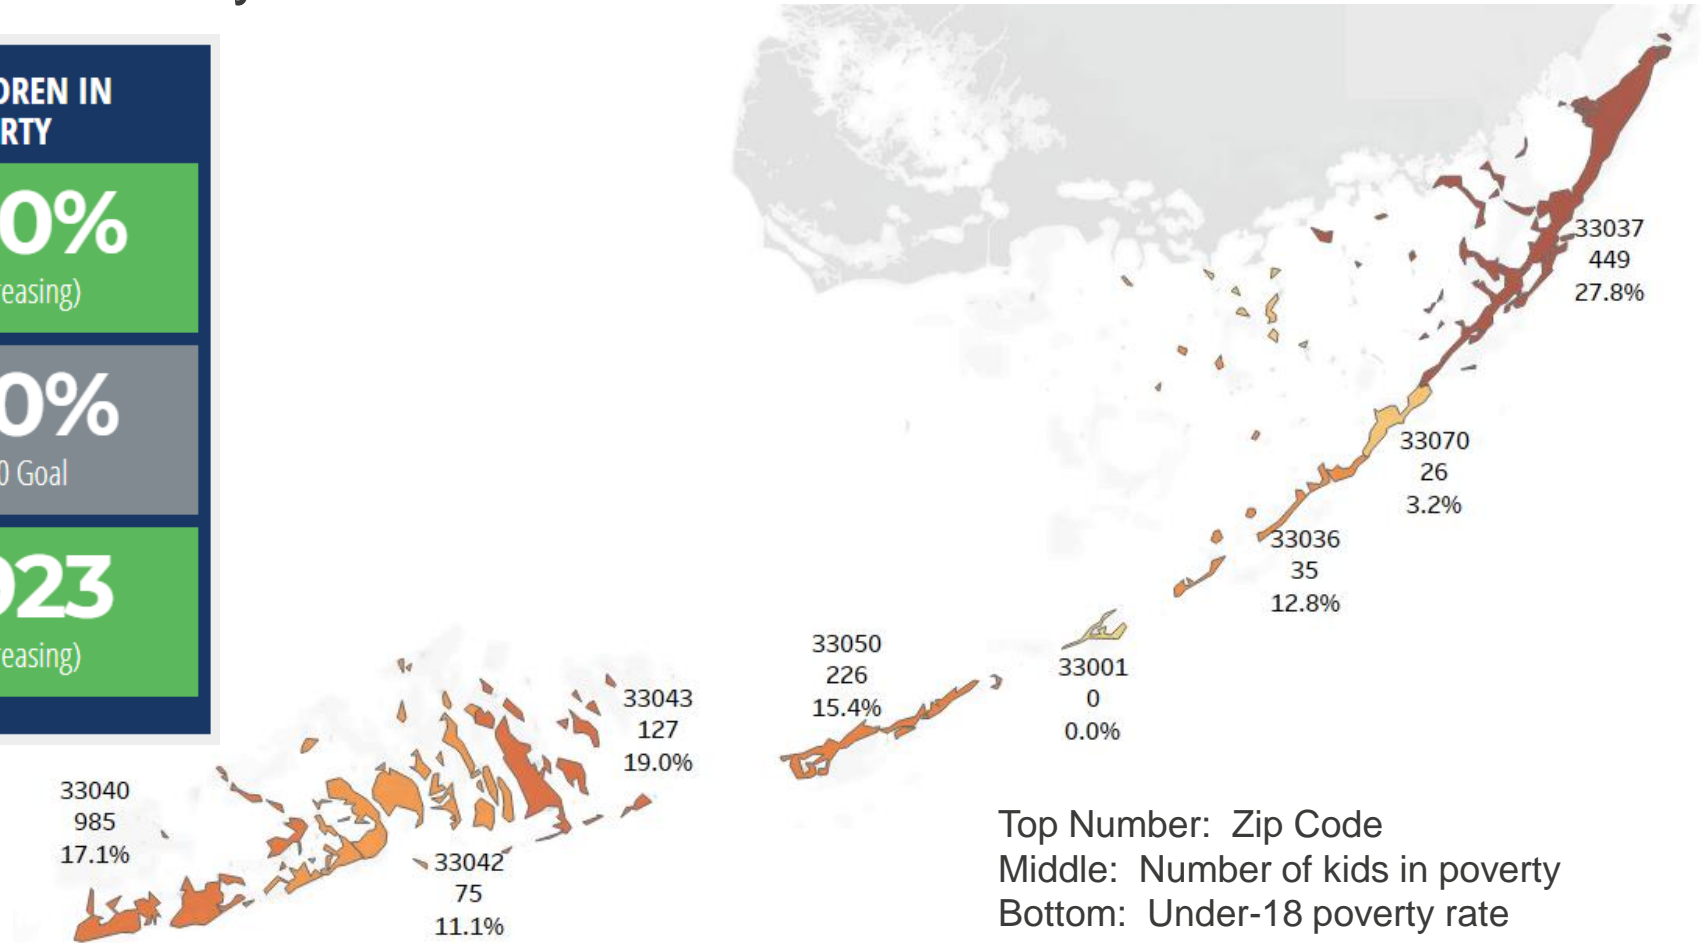

Monroe County Under-18 Poverty

Top Number: Zip Code
Middle: Number of kids in poverty
Bottom: Under-18 poverty rate