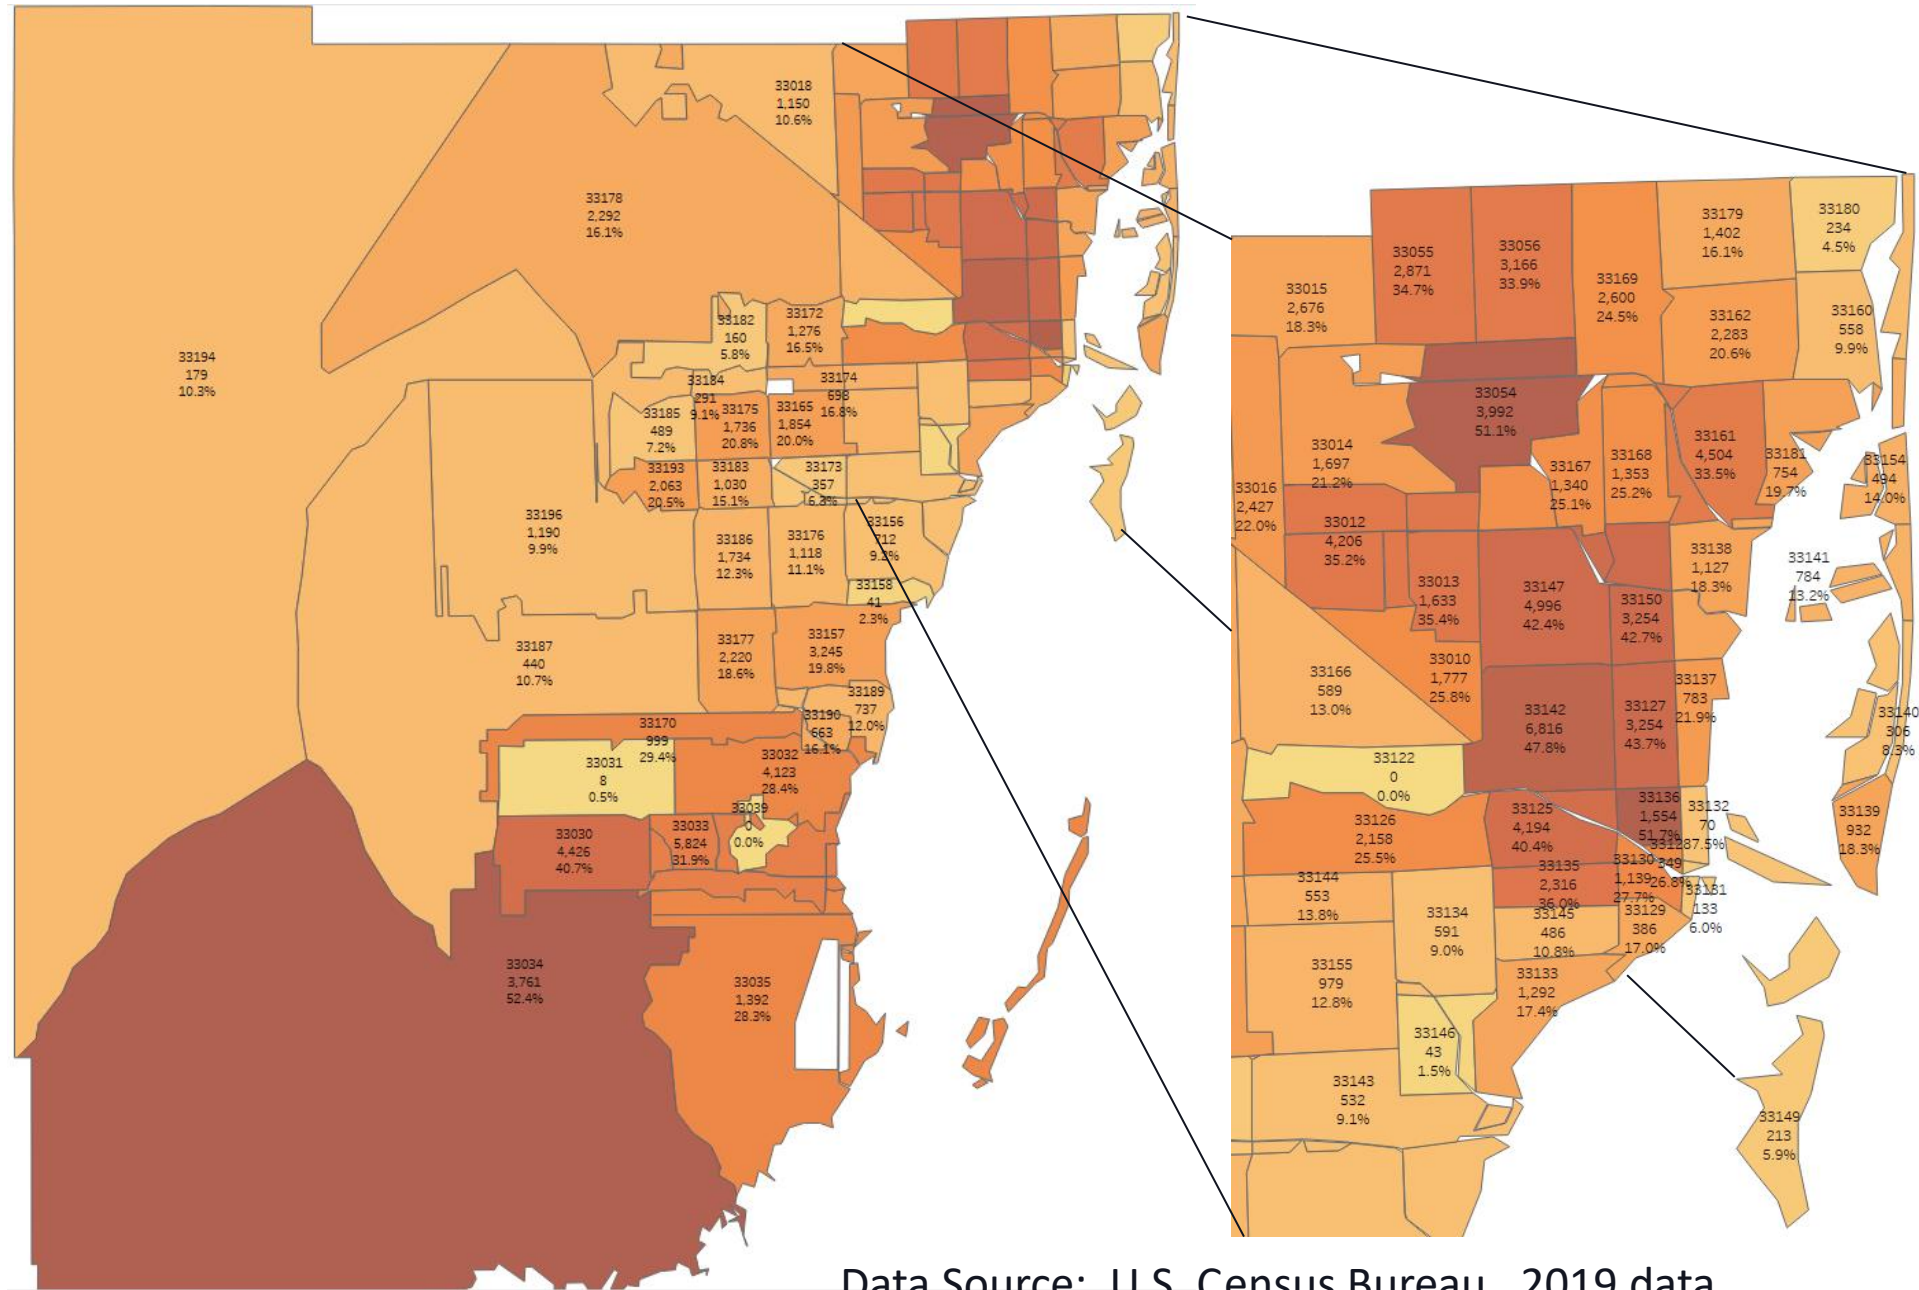

Miami-Dade County Under-18 Poverty

CHILDREN IN POVERTY

23.0%

(Decreasing)

<10%

2030 Goal

126,004

(Decreasing)

Data Source: U.S. Census Bureau. 2019 data