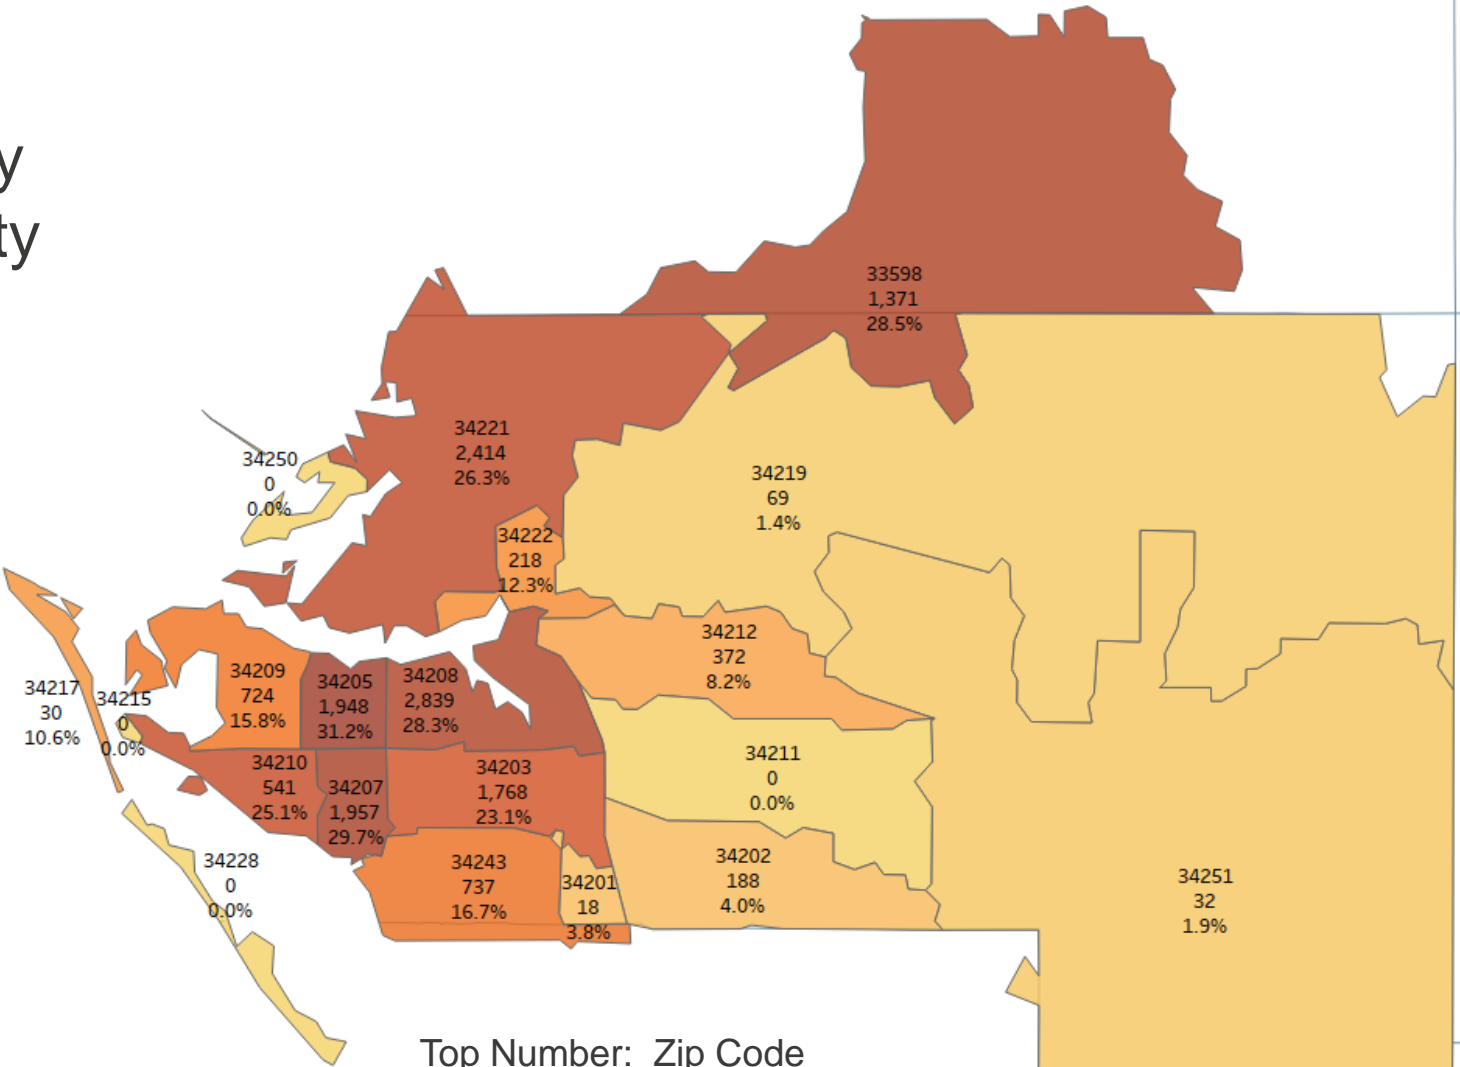

Manatee County Under-18 Poverty

CHILDREN IN POVERTY

19.8%
 (Decreasing)

<10%
 2030 Goal

13,855
 (Decreasing)

Top Number: Zip Code
 Middle: Number of kids in poverty
 Bottom: Under-18 poverty rate

Data Source: U.S. Census Bureau. 2019 data