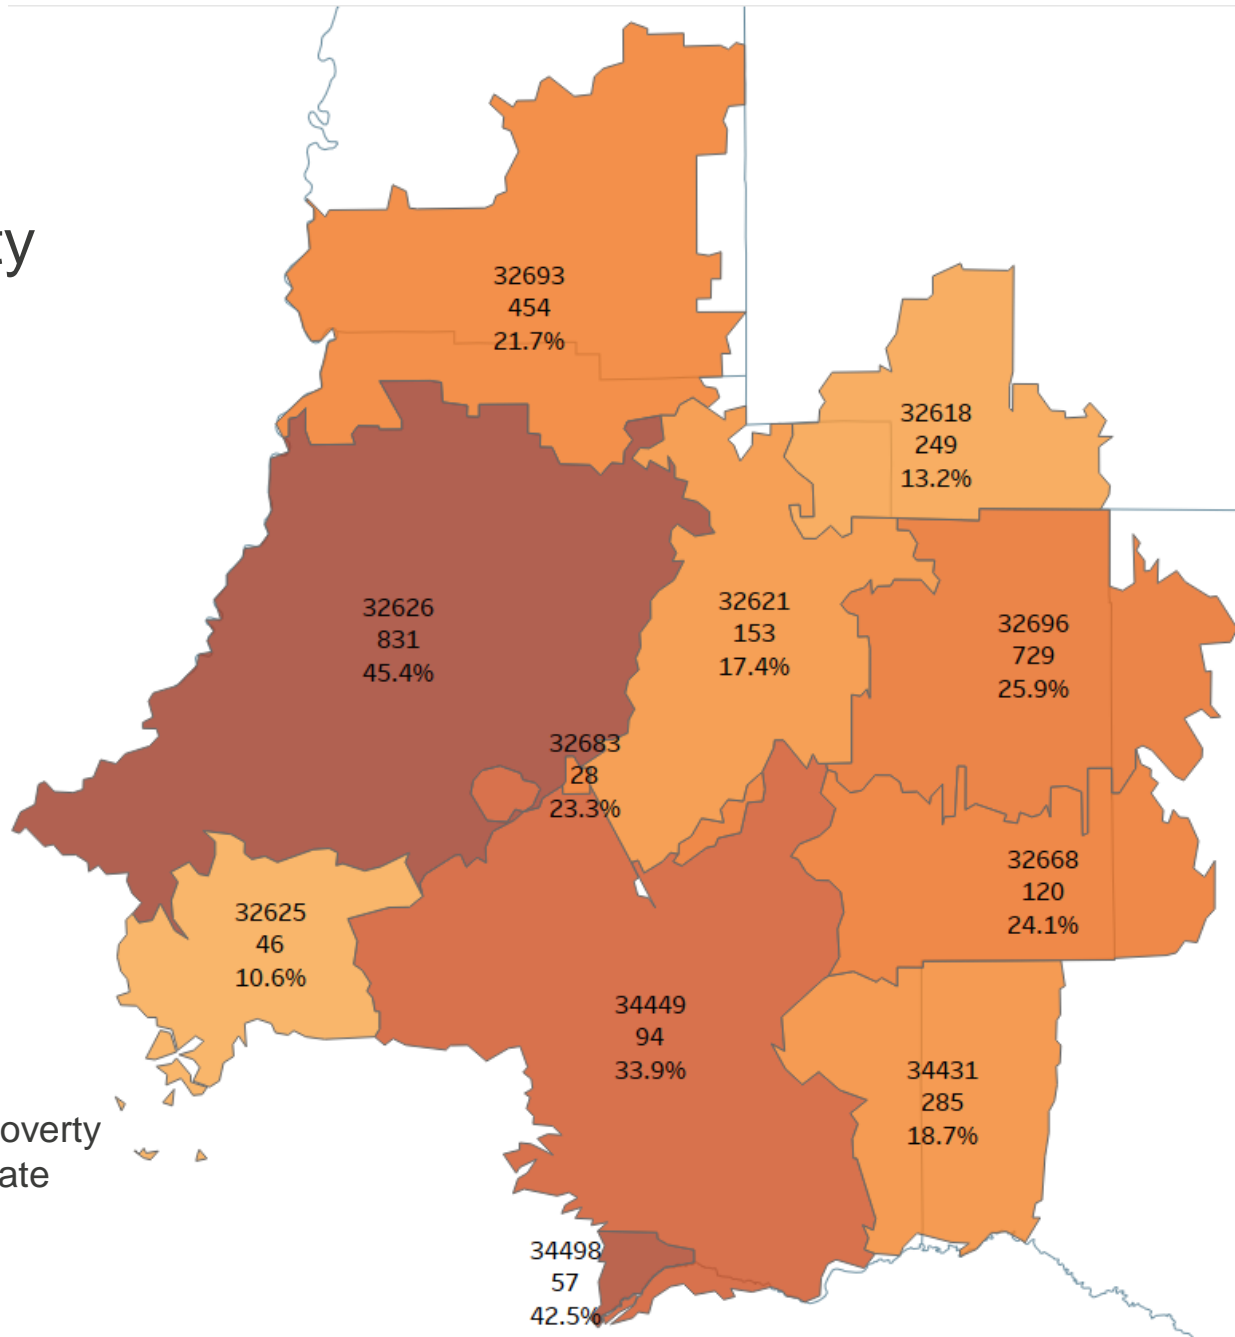

Levy County Under-18 Poverty

CHILDREN IN POVERTY

29.0%
 (Decreasing)

<10%
 2030 Goal

2,282
 (Decreasing)

Top Number: Zip Code
 Middle: Number of kids in poverty
 Bottom: Under-18 poverty rate