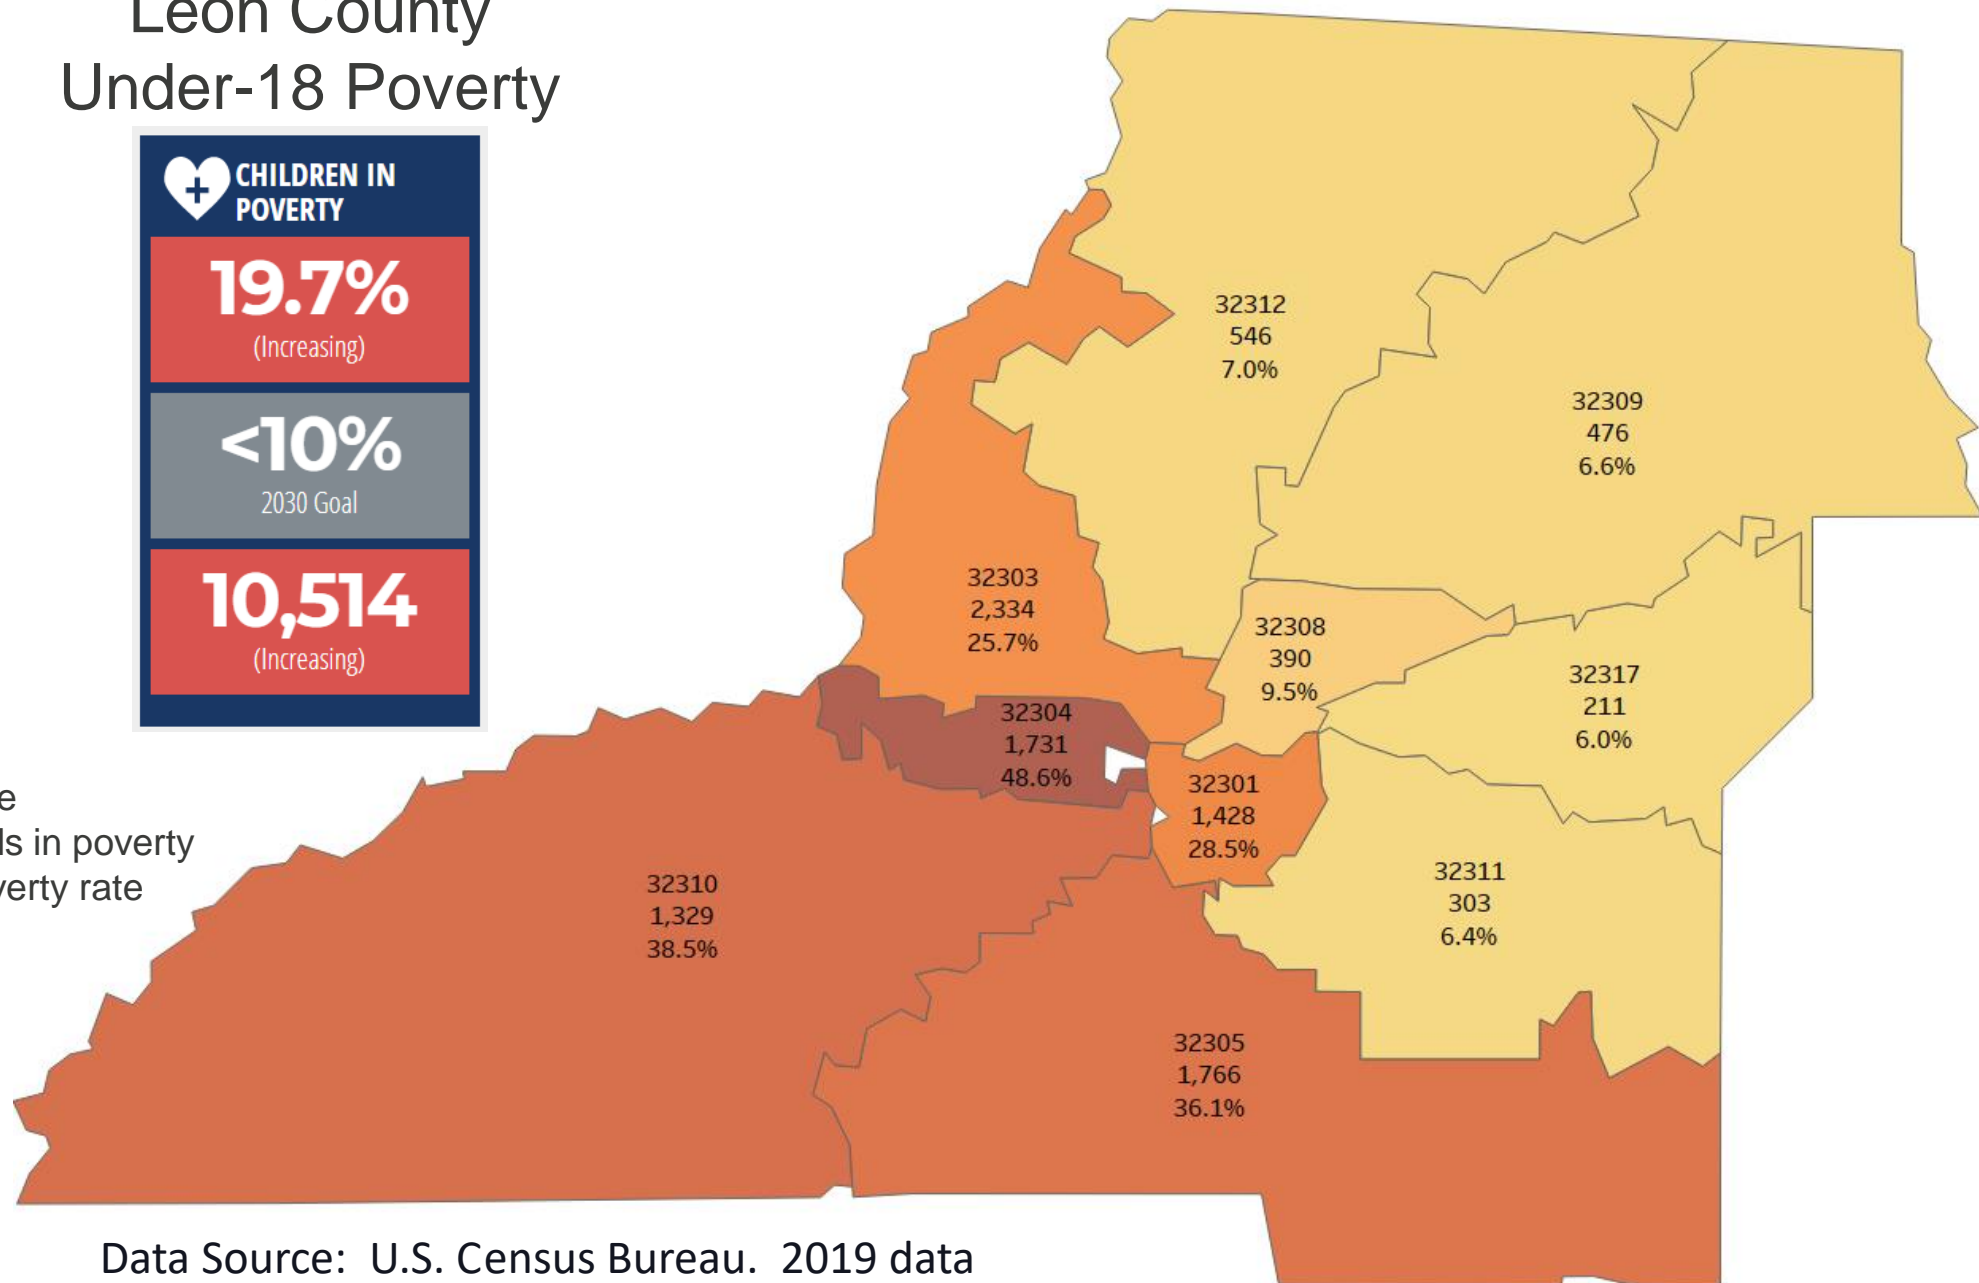

Leon County Under-18 Poverty

Top Number: Zip Code
Middle: Number of kids in poverty
Bottom: Under-18 poverty rate

Data Source: U.S. Census Bureau. 2019 data