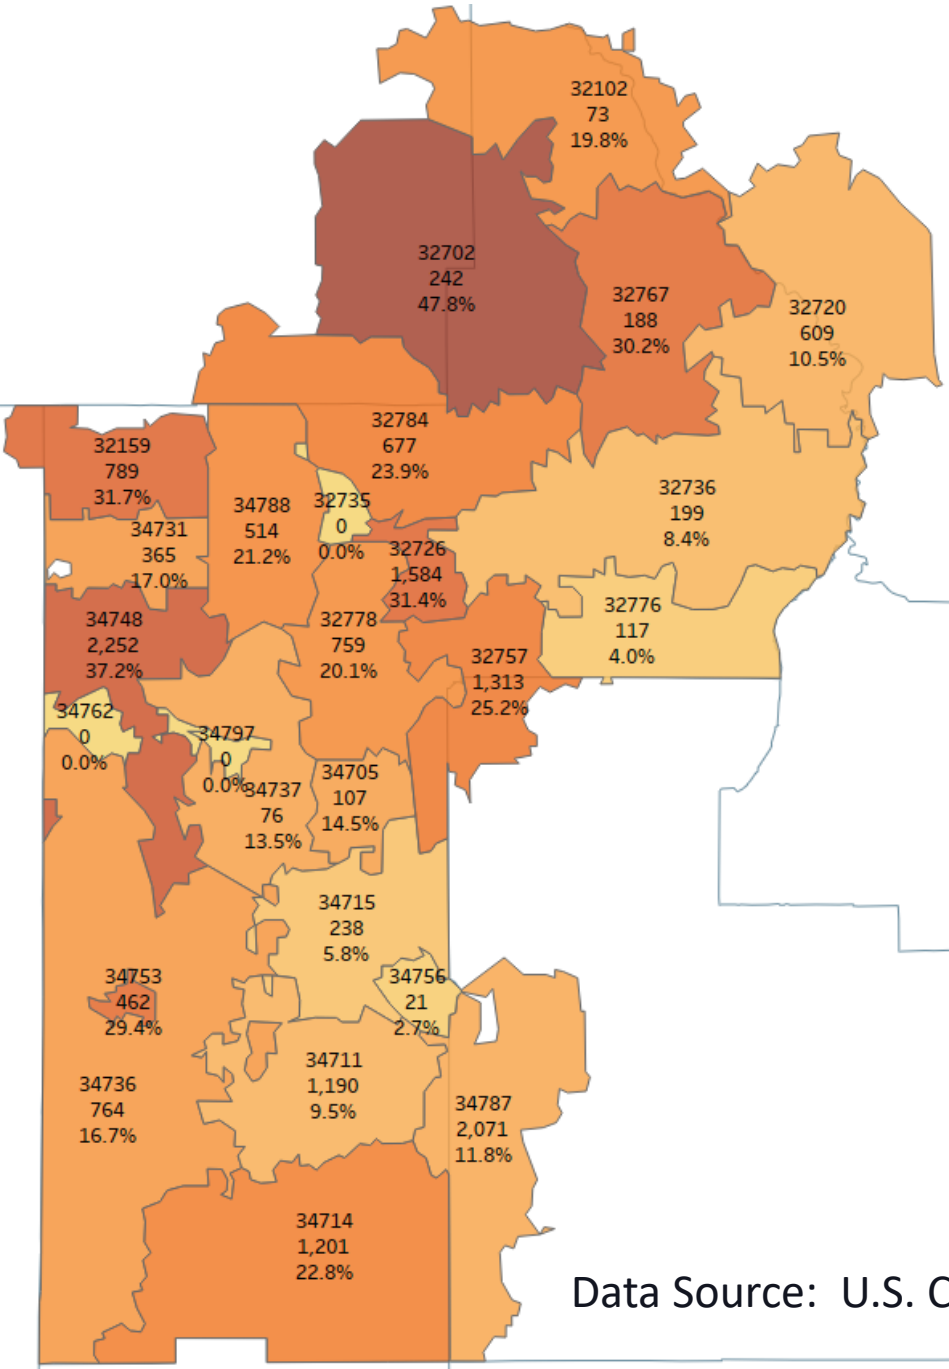

Lake County Under-18 Poverty

Top Number: Zip Code
 Middle: Number of kids in poverty
 Bottom: Under-18 poverty rate

Data Source: U.S. Census Bureau. 2019 data