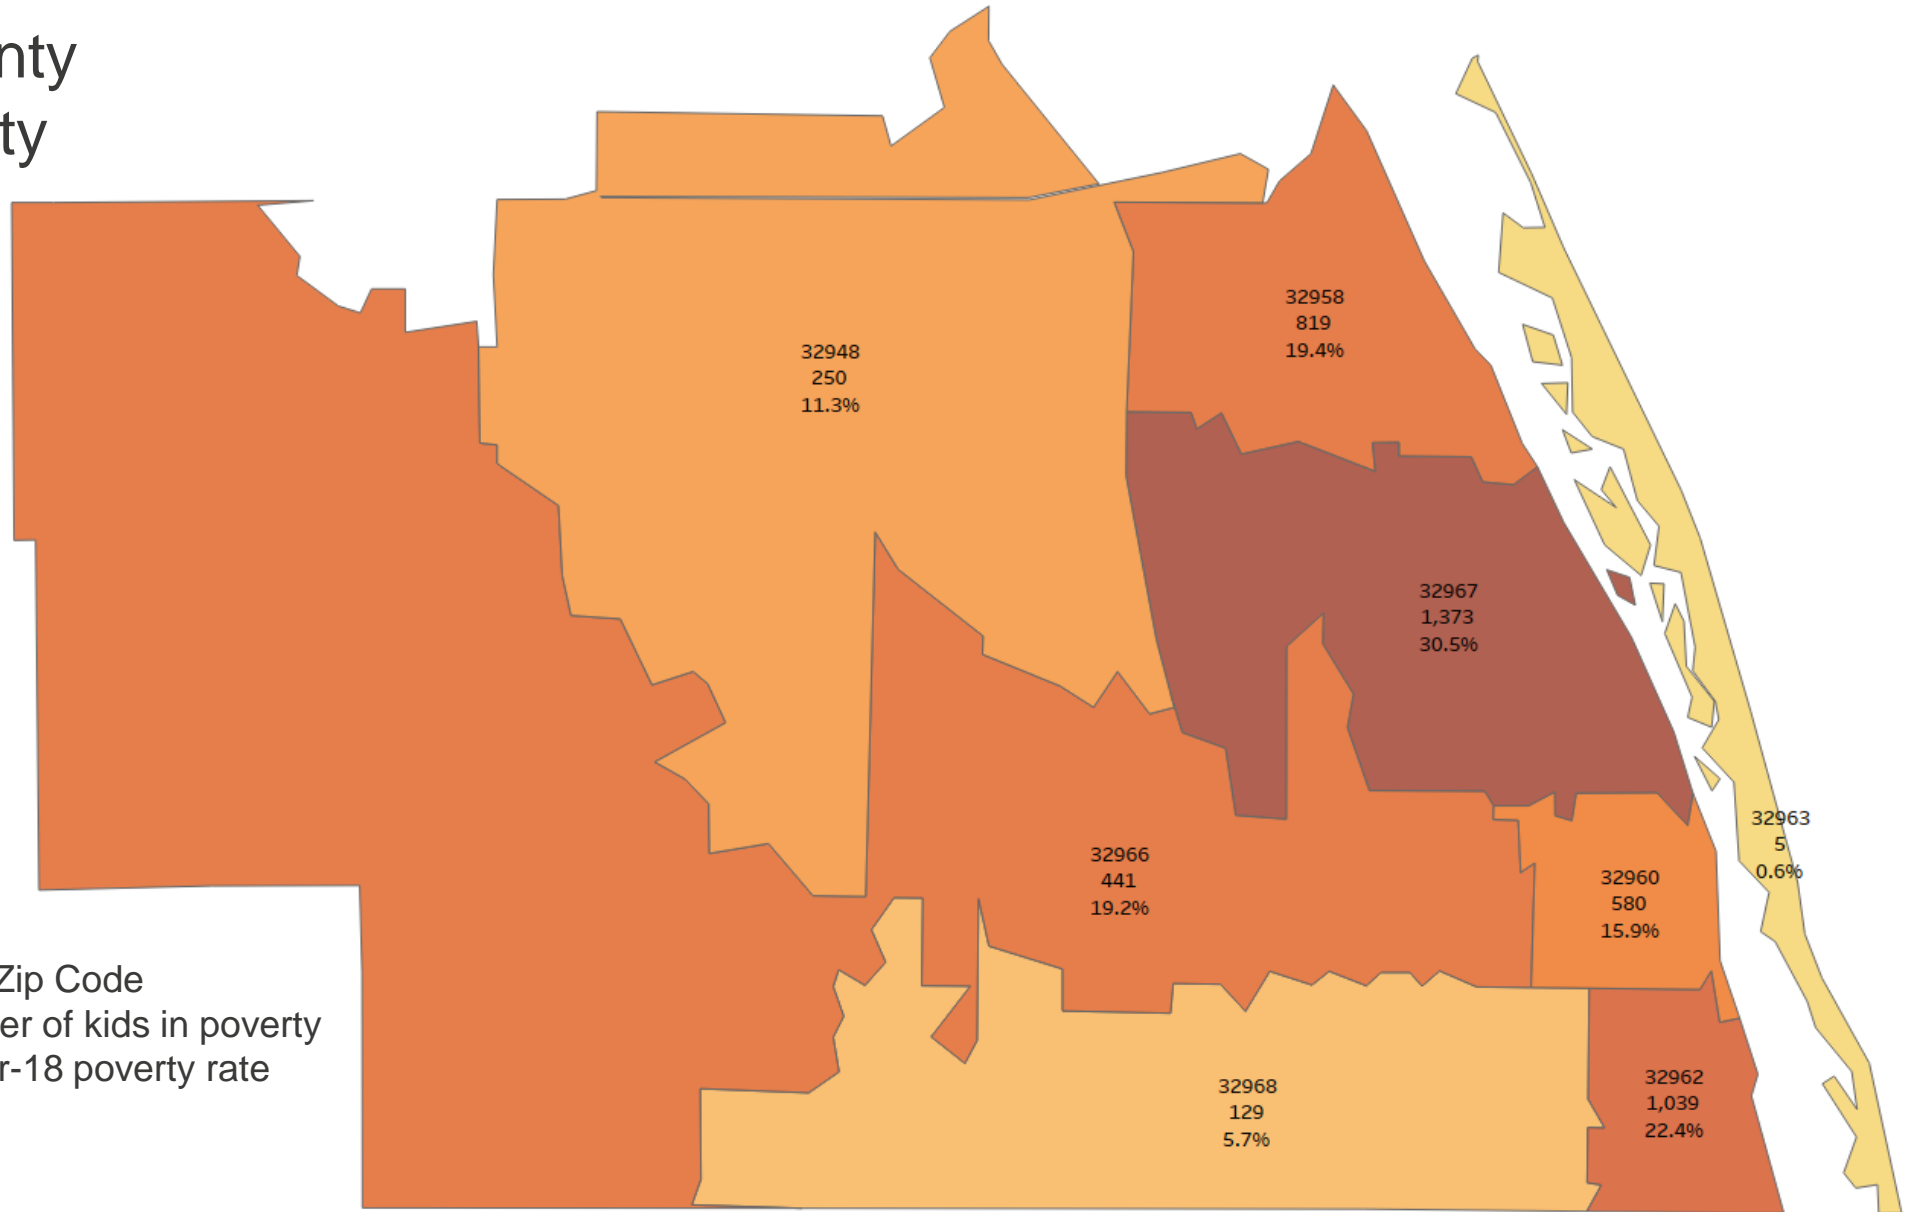

# Indian River County Under-18 Poverty

Top Number: Zip Code  
Middle: Number of kids in poverty  
Bottom: Under-18 poverty rate