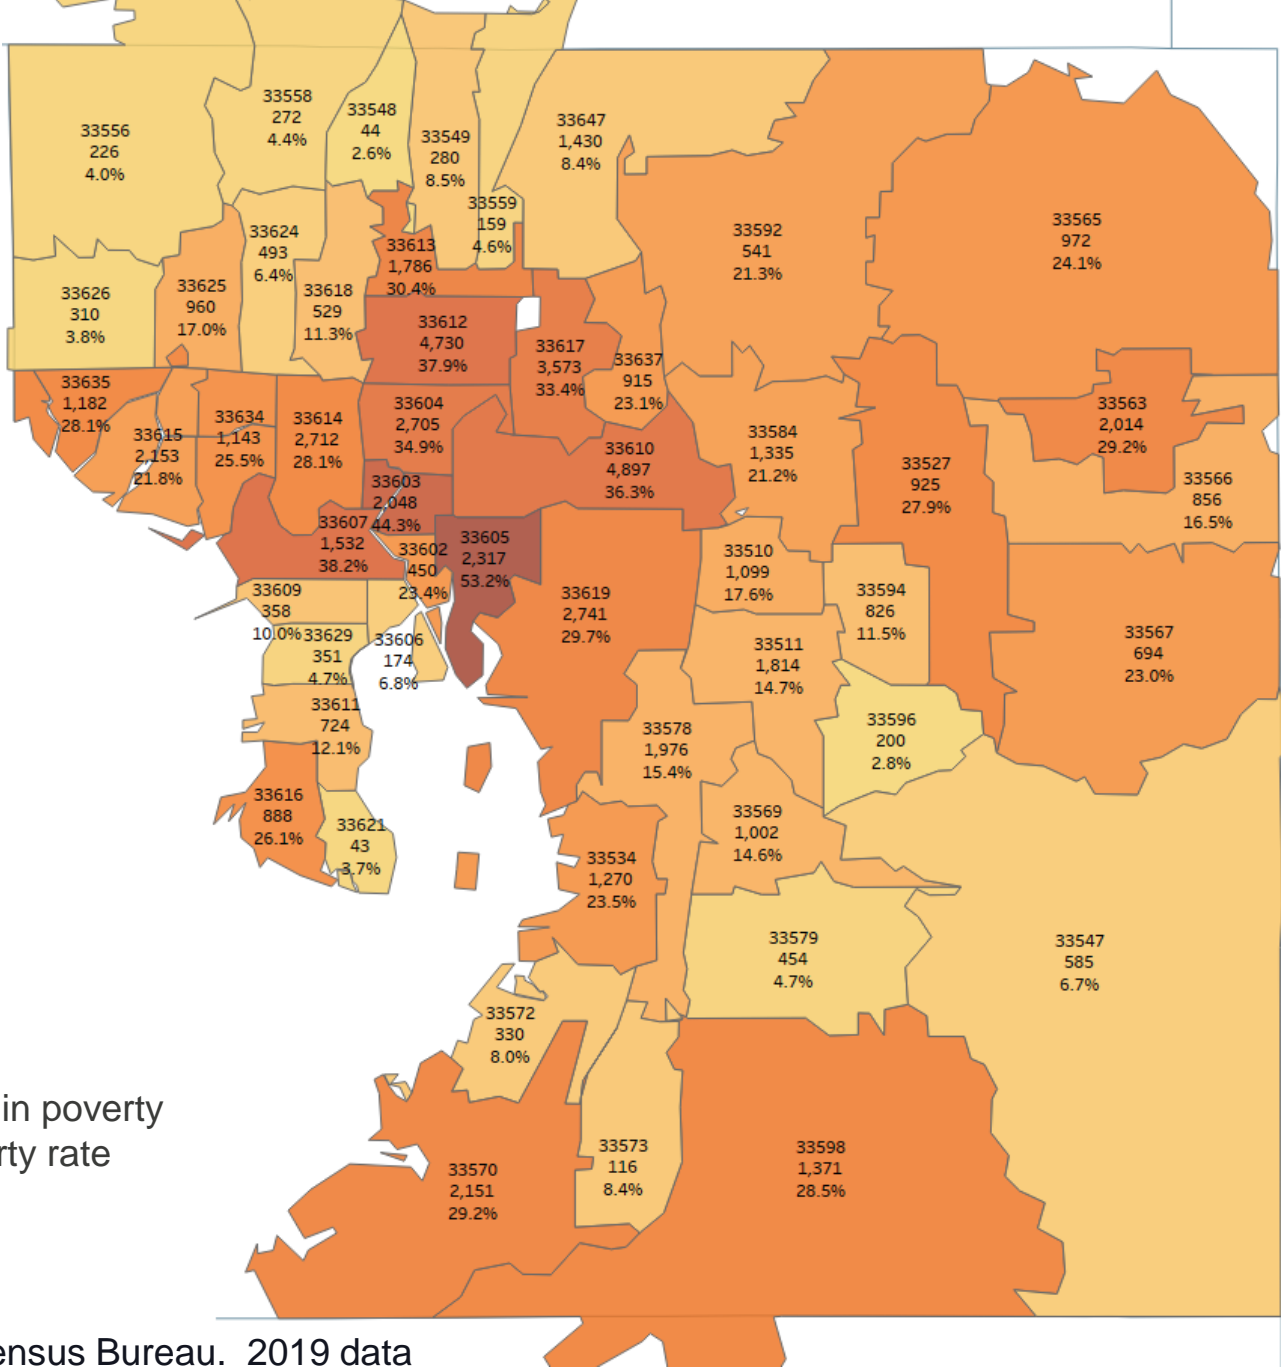

Hillsborough County Under-18 Poverty

CHILDREN IN POVERTY

19.8%
(Decreasing)

<10%
2030 Goal

62,378
(Decreasing)

Top Number: Zip Code
 Middle: Number of kids in poverty
 Bottom: Under-18 poverty rate