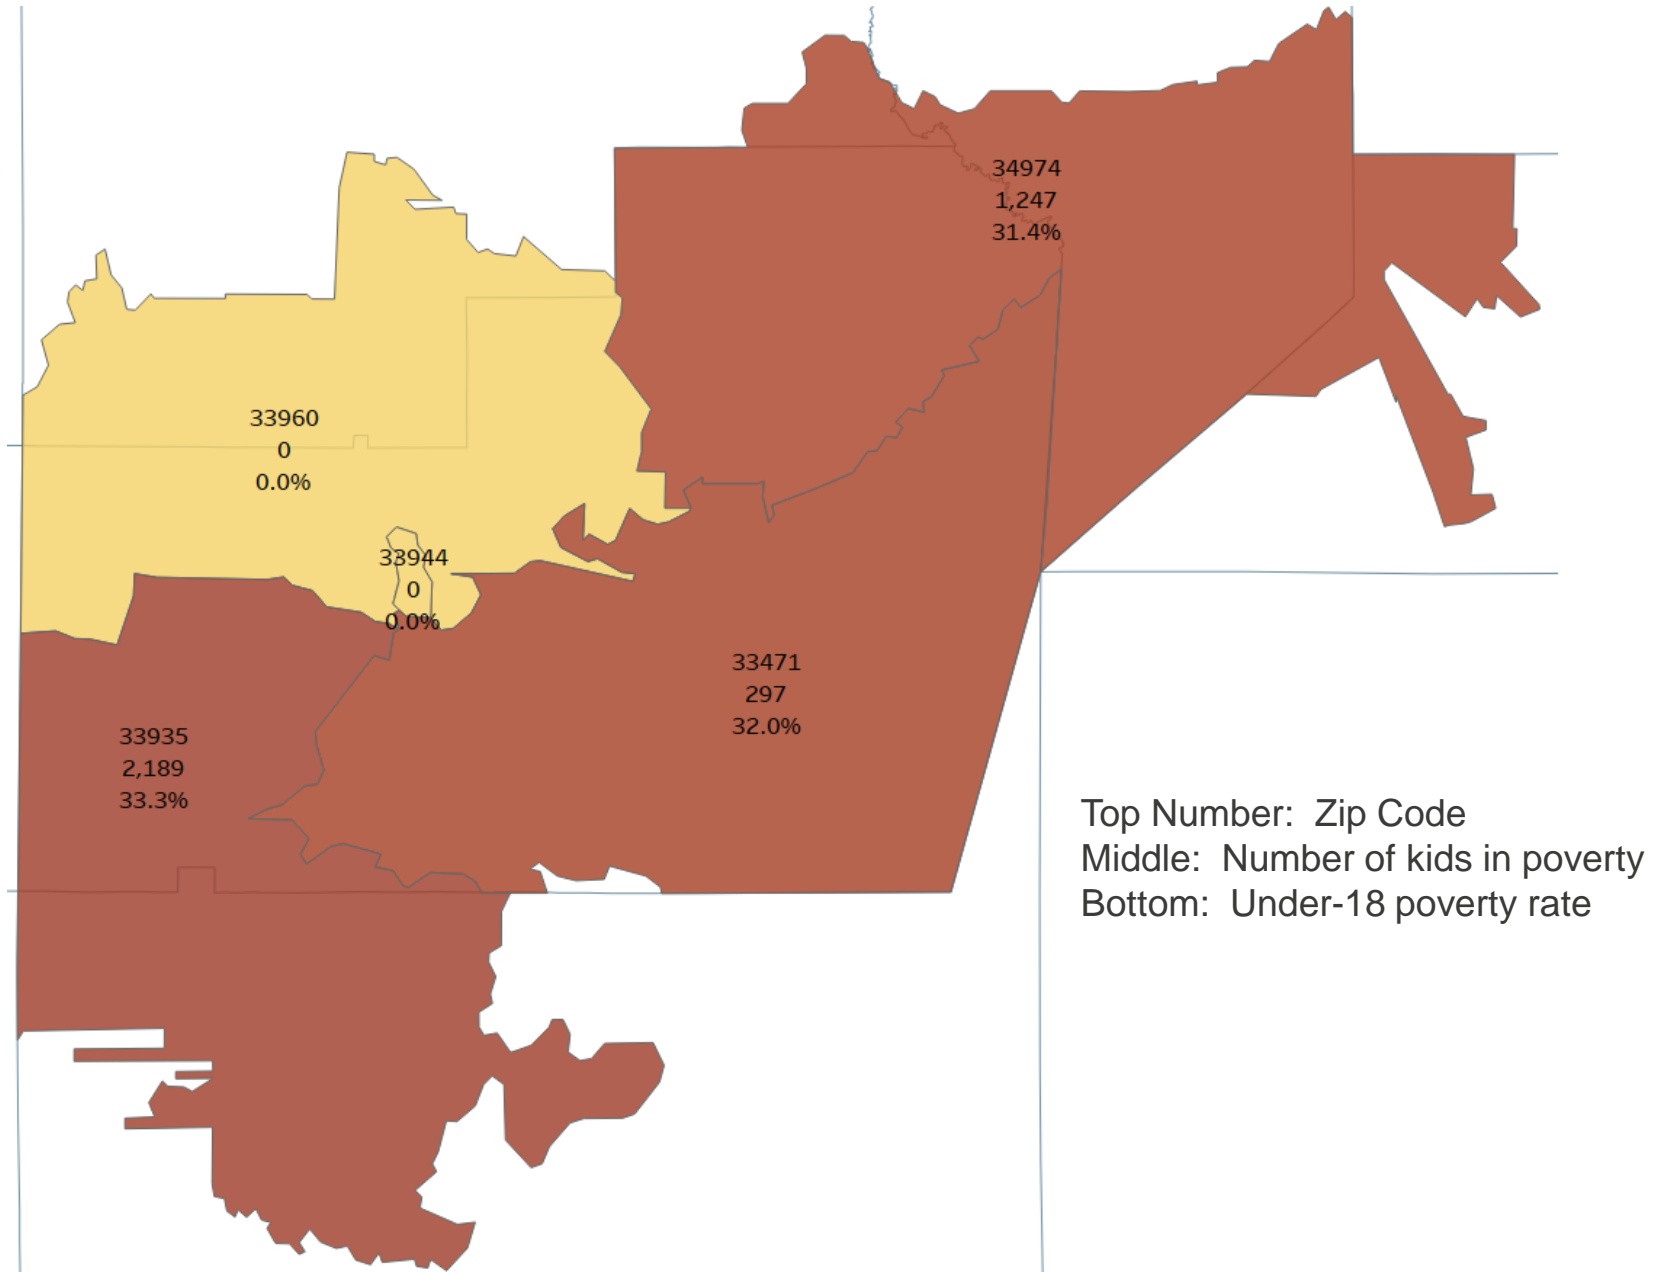

Glades County Under-18 Poverty

 **CHILDREN IN POVERTY**

28.1%
(Increasing)

<10%
2030 Goal

573
(Increasing)

Top Number: Zip Code
Middle: Number of kids in poverty
Bottom: Under-18 poverty rate

Data Source: U.S. Census Bureau. 2019 data