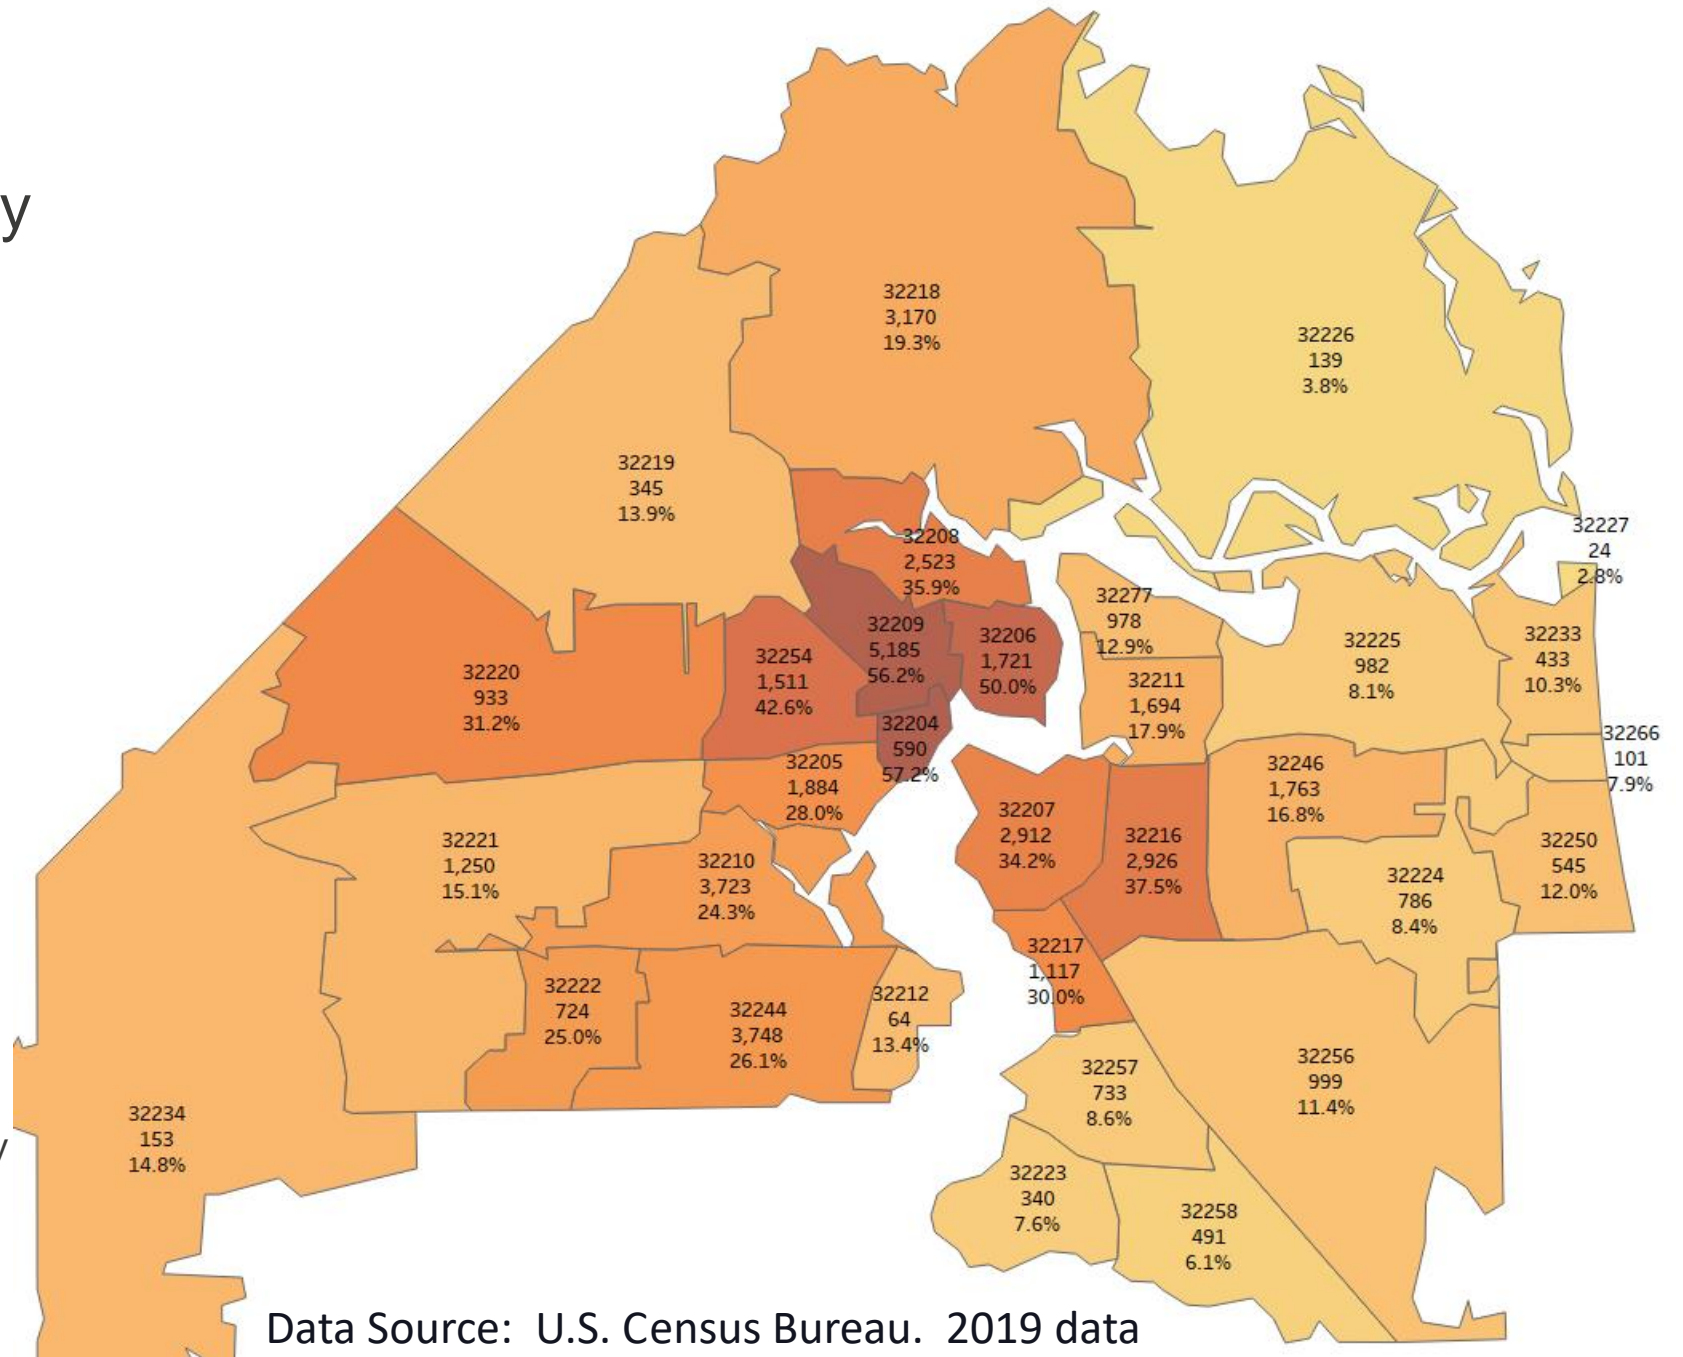

Duval County Under-18 Poverty

CHILDREN IN POVERTY

21.5%
 (Decreasing)

<10%
 2030 Goal

44,842
 (Decreasing)

Top Number: Zip Code
 Middle: Number of kids in poverty
 Bottom: Under-18 poverty rate

Data Source: U.S. Census Bureau. 2019 data