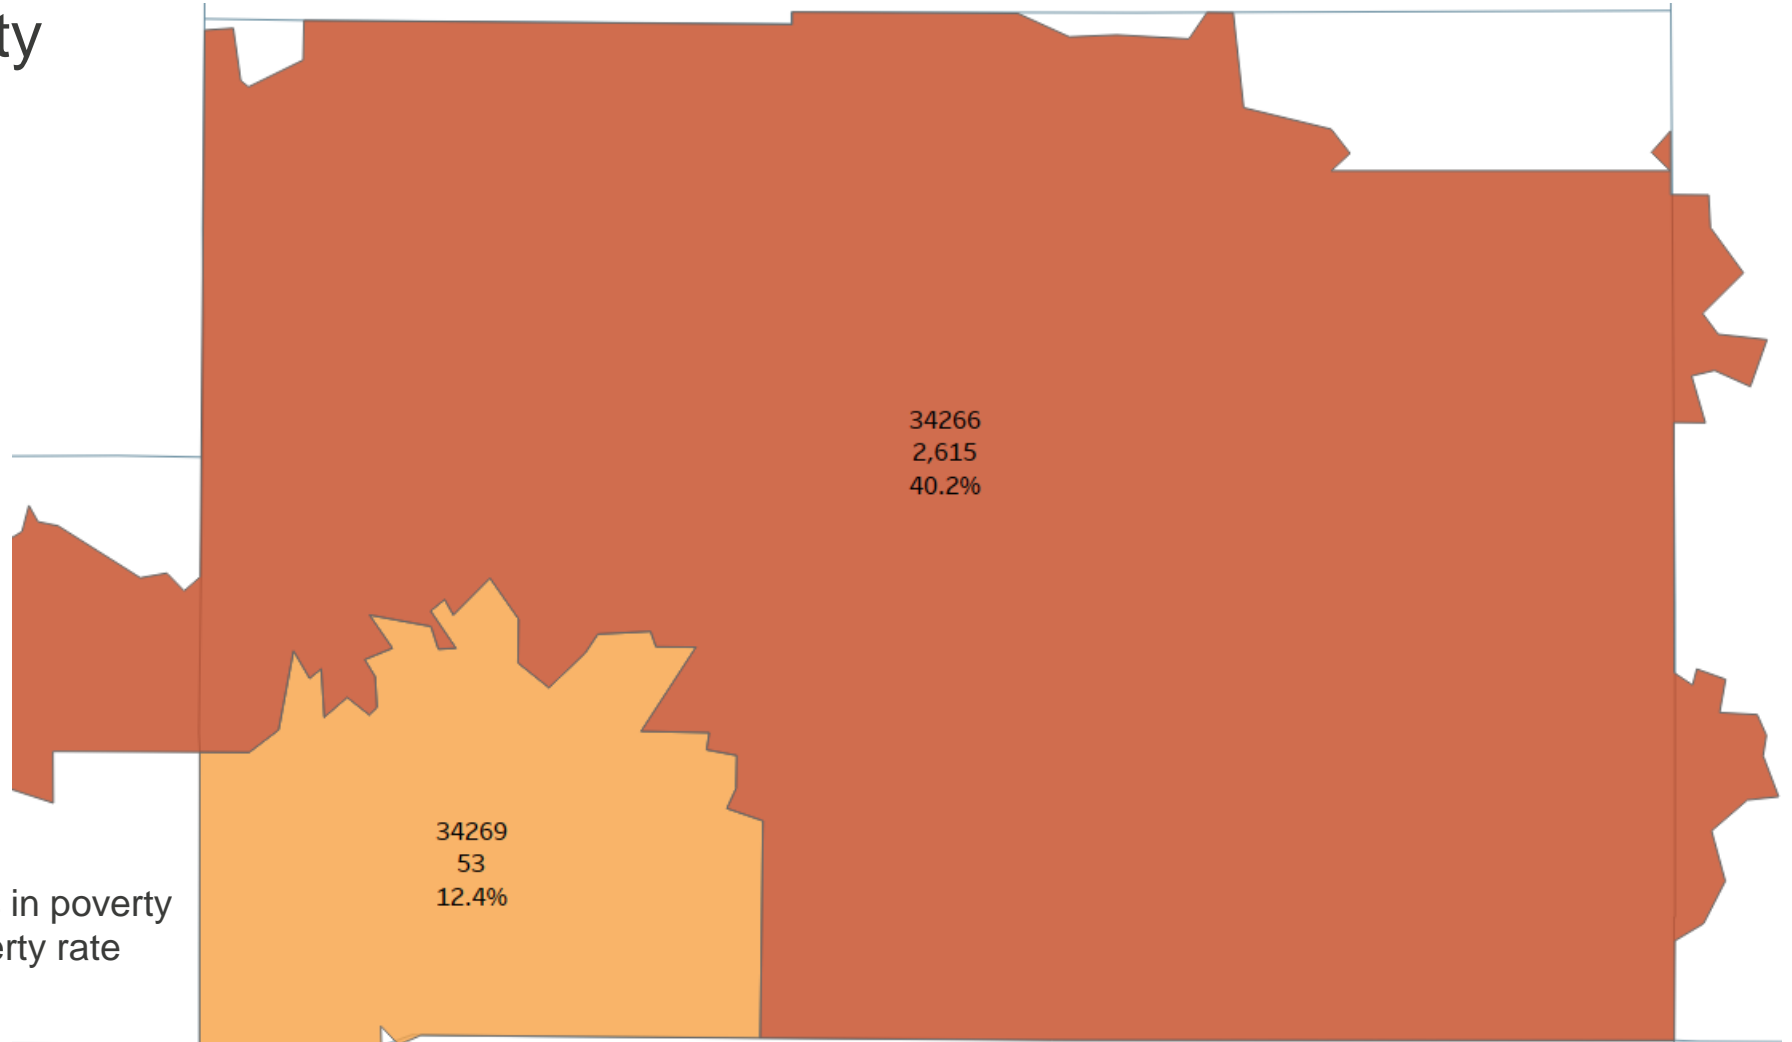

# DeSoto County Under-18 Poverty

Top Number: Zip Code  
Middle: Number of kids in poverty  
Bottom: Under-18 poverty rate