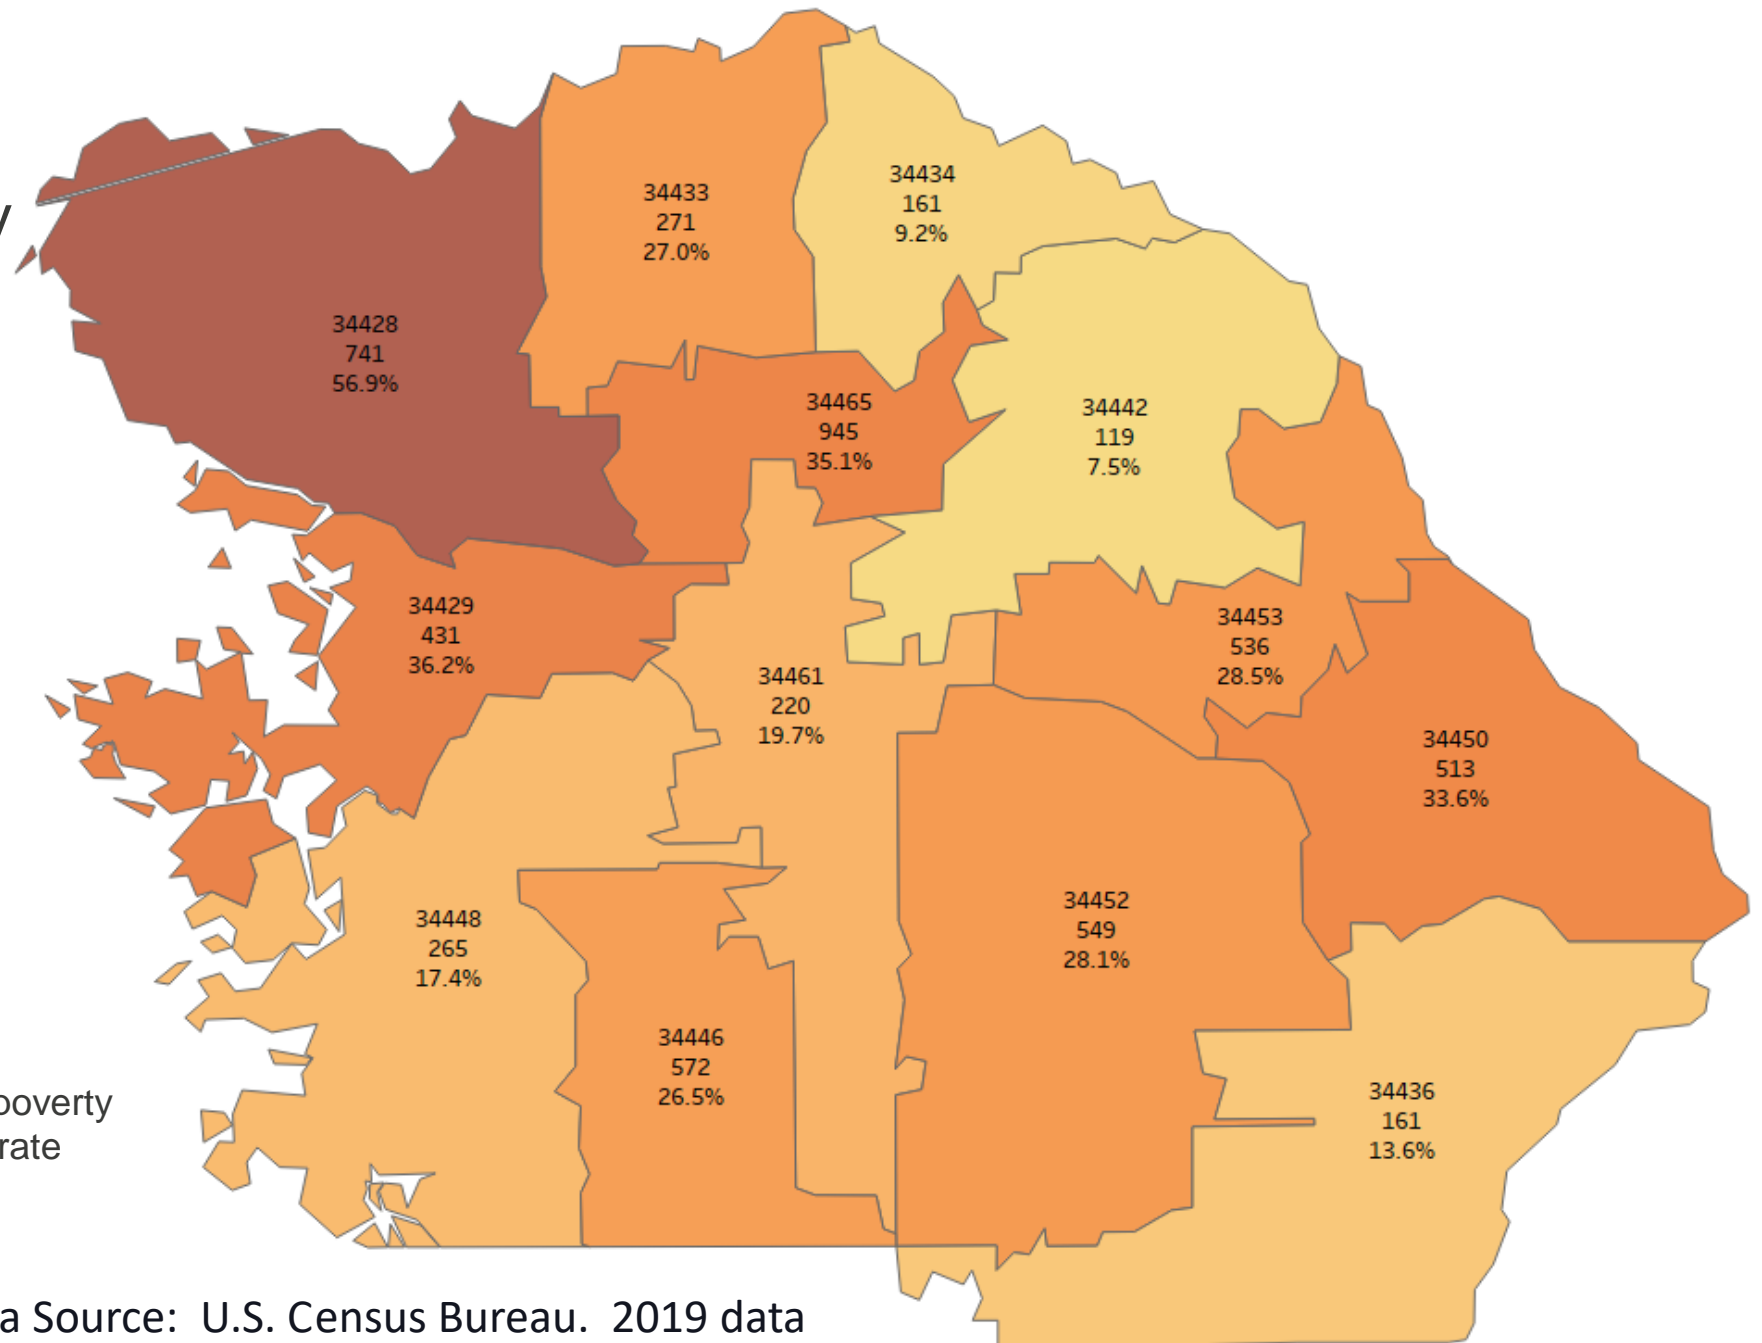

# Citrus County Under-18 Poverty

 **CHILDREN IN POVERTY**

**26.2%**  
(Decreasing)

**<10%**  
2030 Goal

**5,484**  
(Decreasing)

Top Number: Zip Code  
Middle: Number of kids in poverty  
Bottom: Under-18 poverty rate