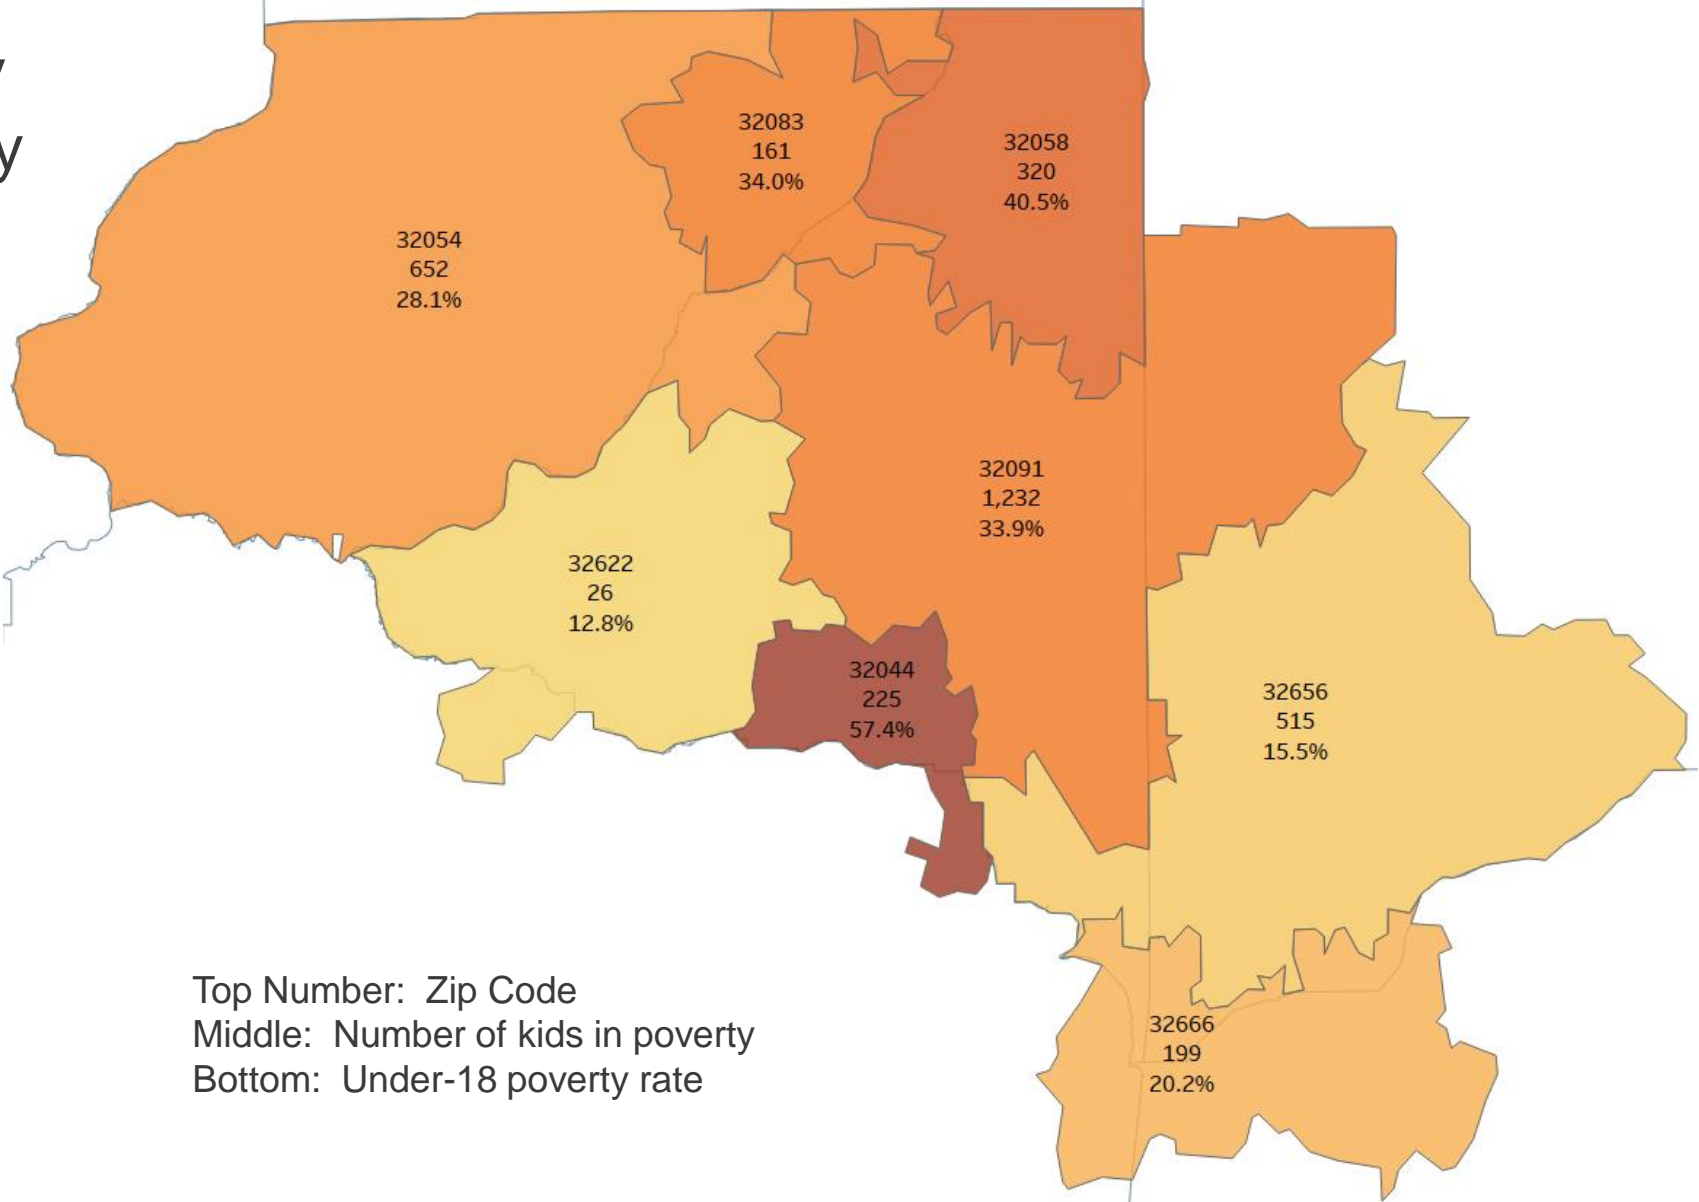

# Bradford County Under-18 Poverty

CHILDREN IN POVERTY

35.8%  
(Increasing)

<10%  
2030 Goal

1,911  
(Increasing)

Top Number: Zip Code  
 Middle: Number of kids in poverty  
 Bottom: Under-18 poverty rate