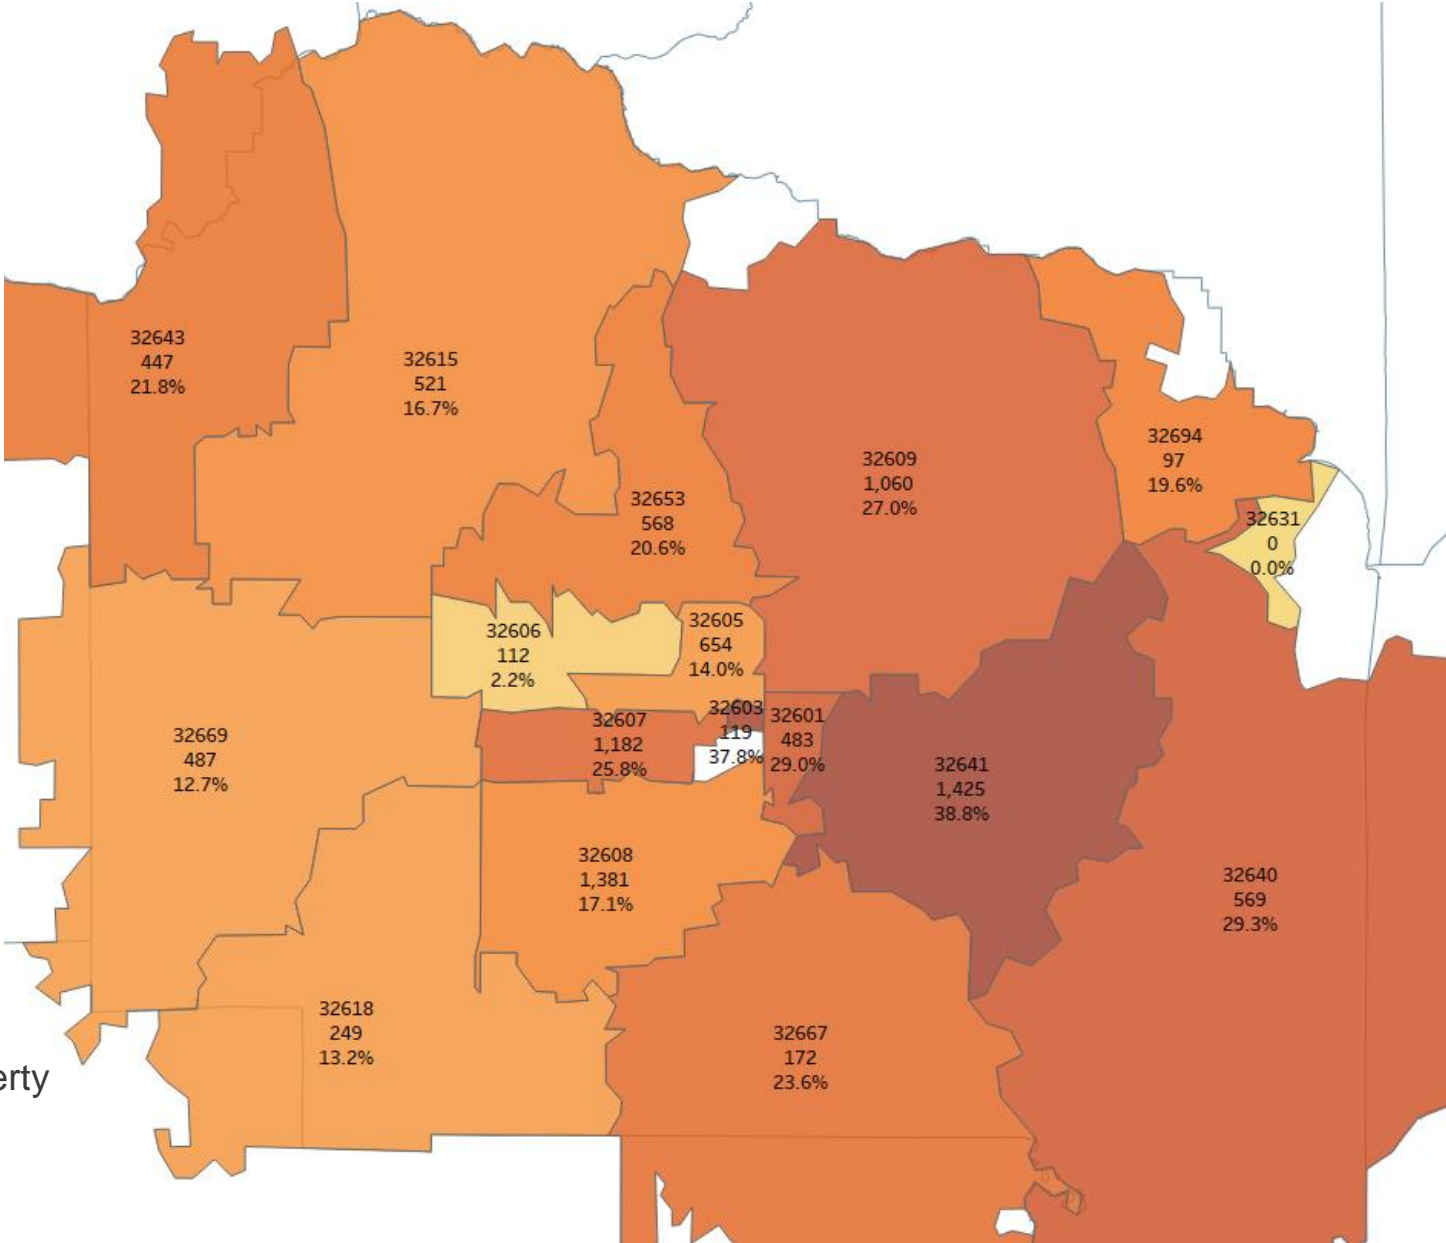

# Alachua County Under-18 Poverty

Top Number: Zip Code  
 Middle: Number of kids in poverty  
 Bottom: Under-18 poverty rate

Data Source: U.S. Census Bureau. 2019 data