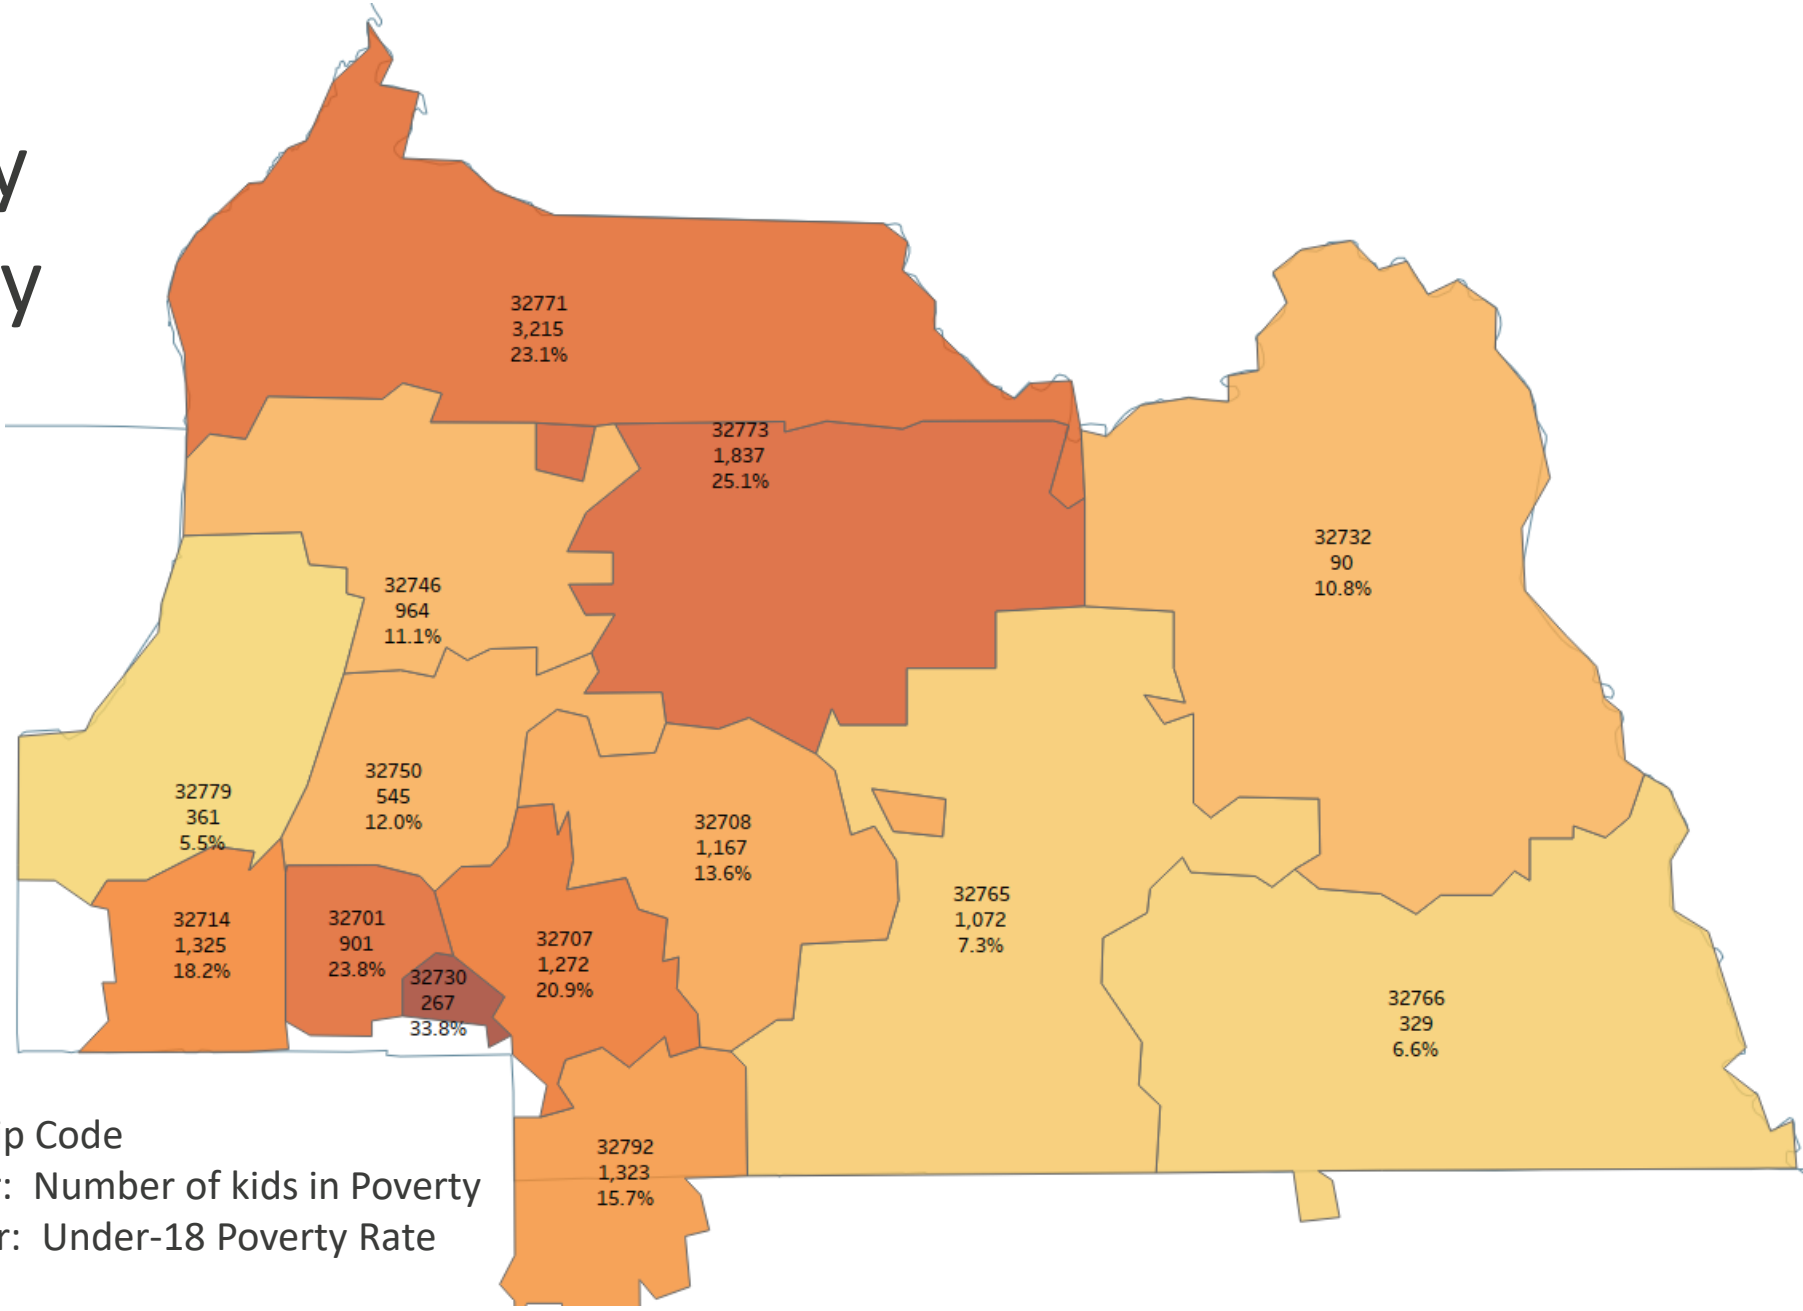

Seminole County Under-18 Poverty

CHILDREN IN POVERTY

14.9%
(Decreasing)

<10%
2030 Goal

14,223
(Decreasing)

Top Number: Zip Code
 Middle Number: Number of kids in Poverty
 Bottom Number: Under-18 Poverty Rate