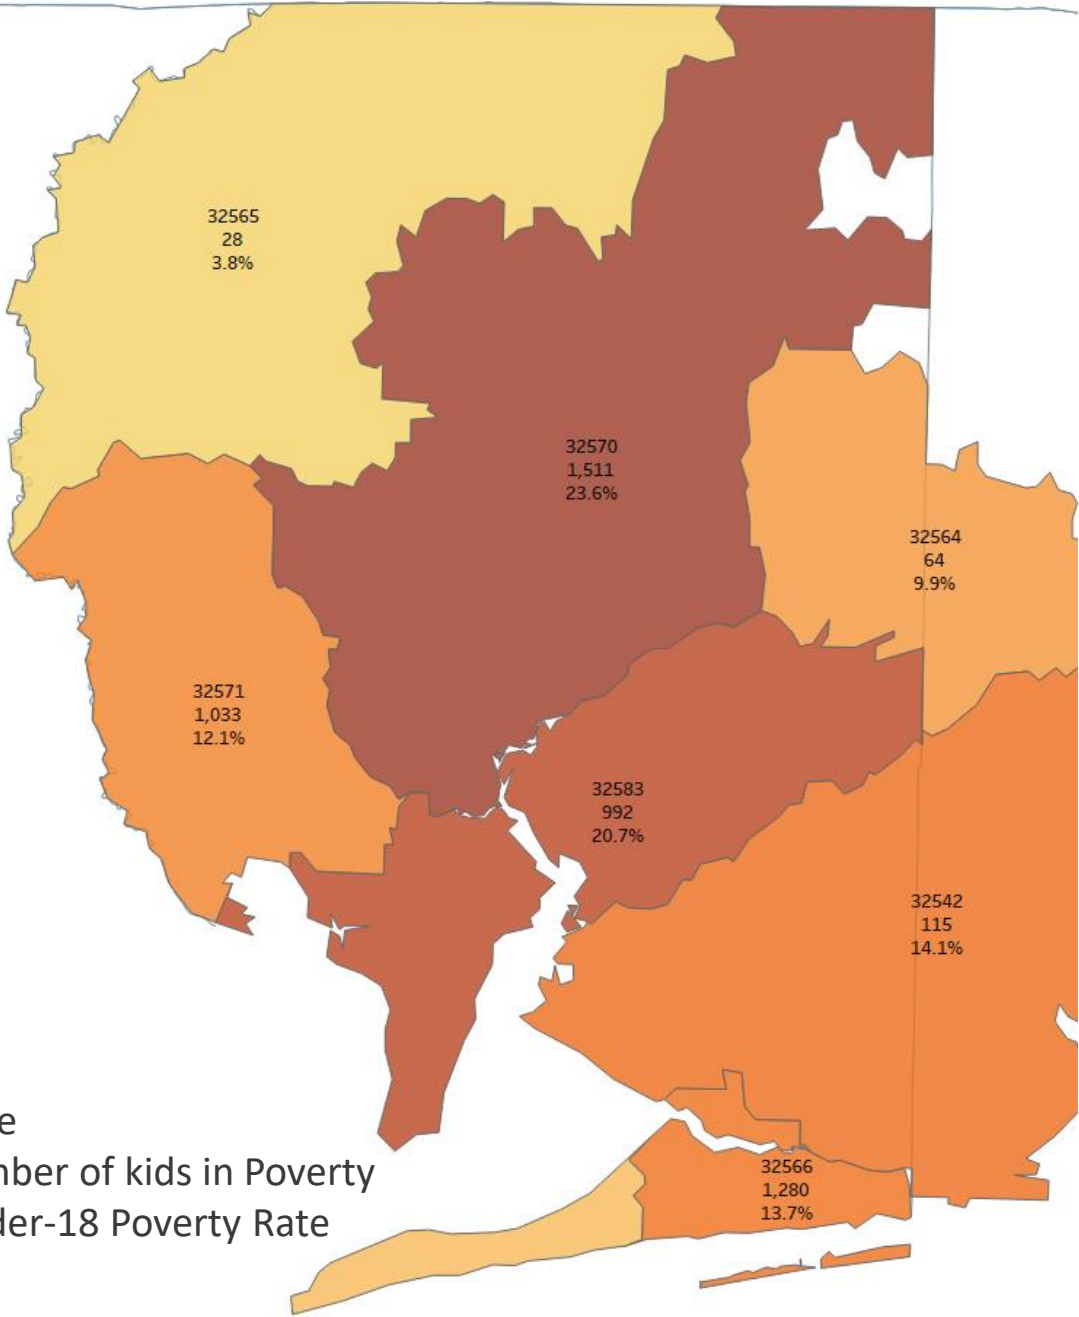

Santa Rosa County Under-18 Poverty

CHILDREN IN POVERTY

14.3%
(Decreasing)

<10%
2030 Goal

5,304
(Decreasing)

Top Number: Zip Code
 Middle Number: Number of kids in Poverty
 Bottom Number: Under-18 Poverty Rate