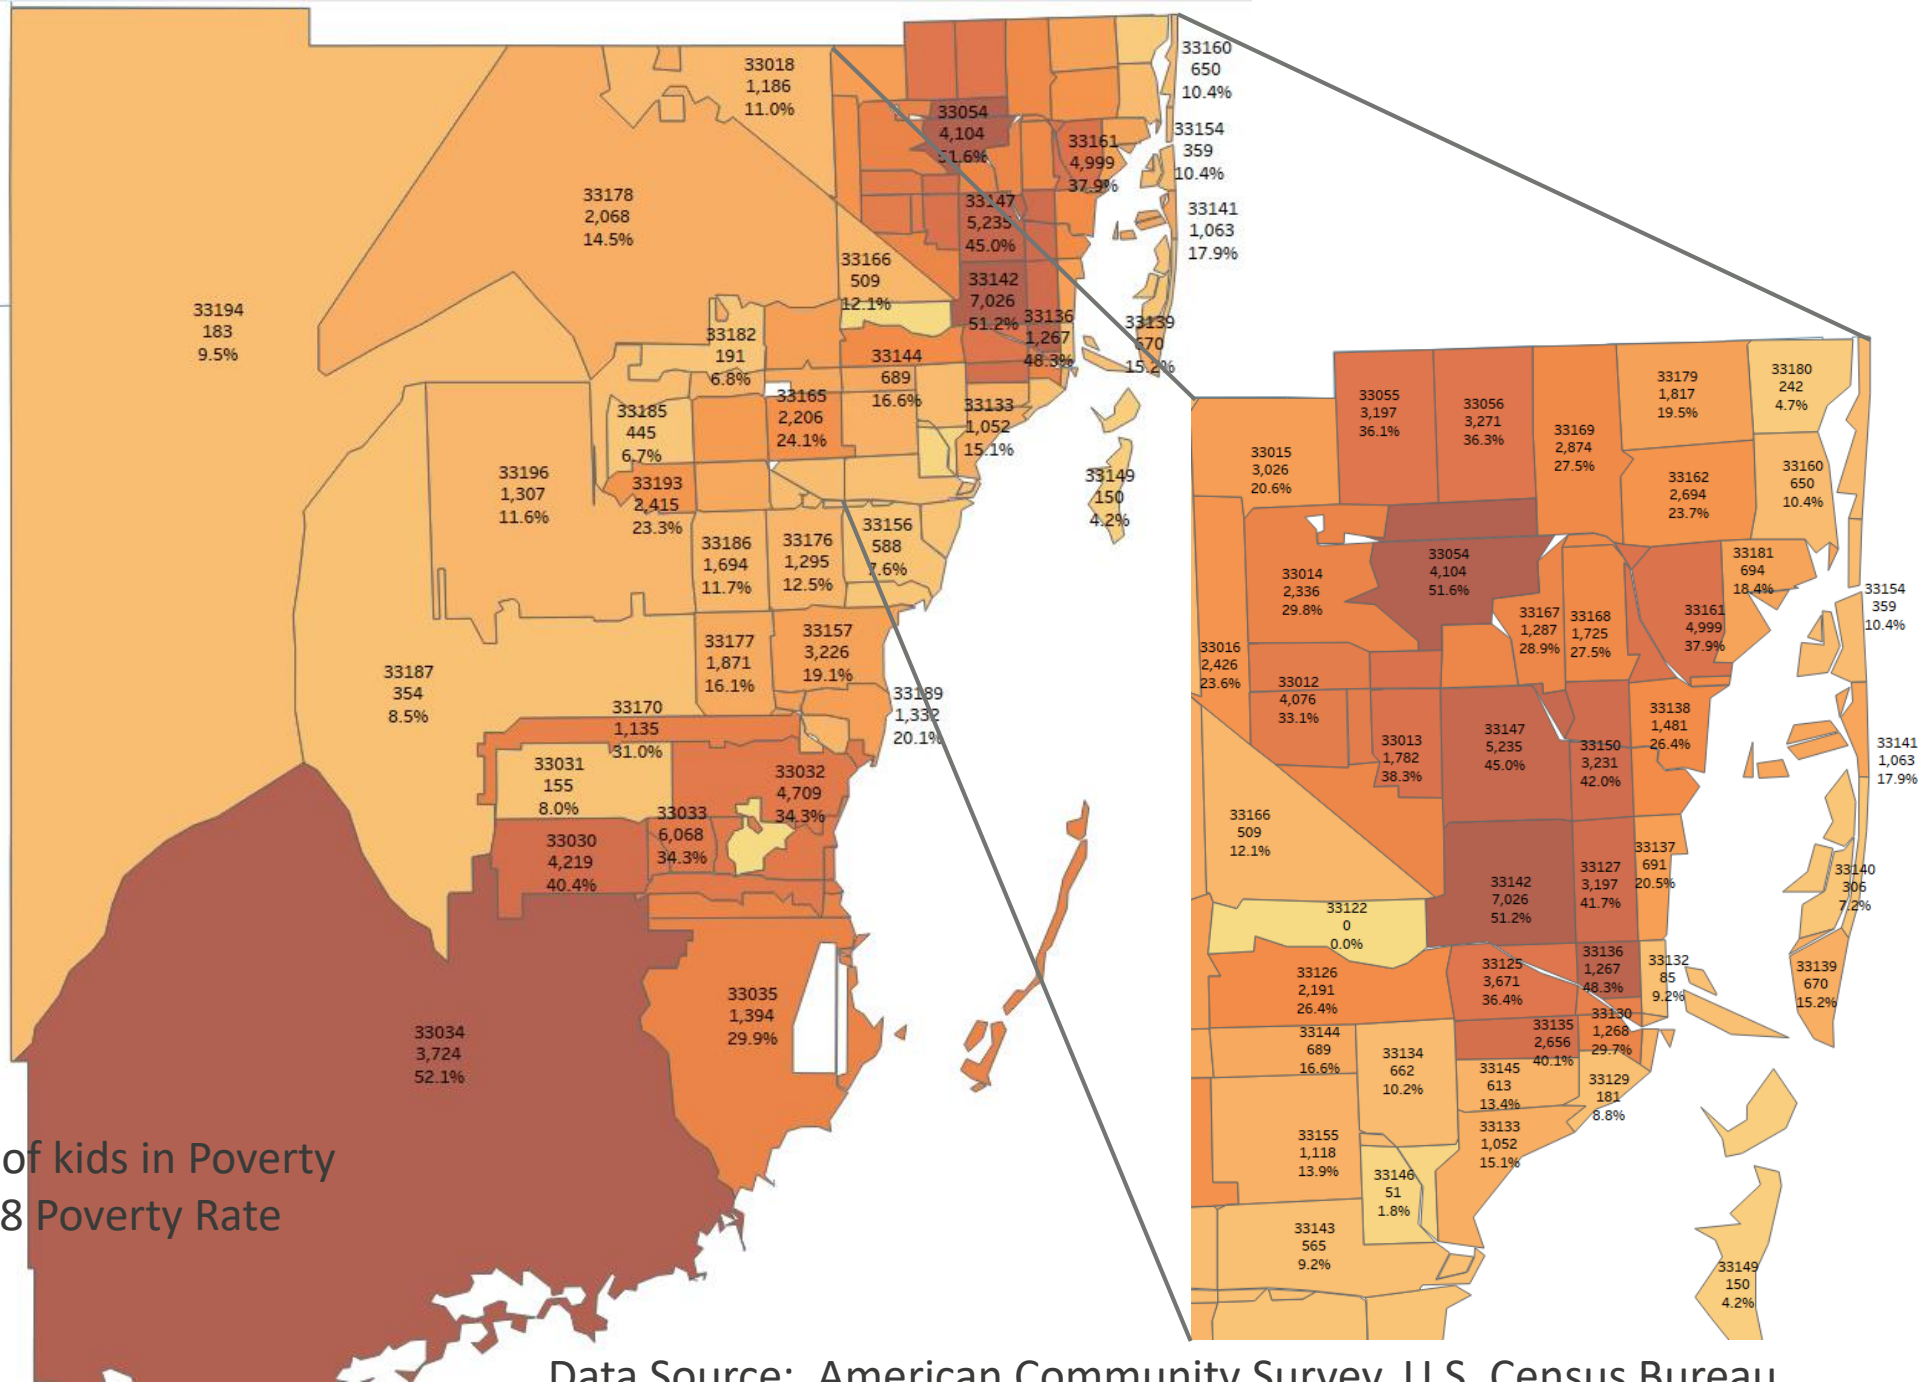

Miami-Dade County Under-18 Poverty

CHILDREN IN POVERTY

24.2%
 (Decreasing)

<10%
 2030 Goal

133,022
 (Decreasing)

Top Number: Zip Code
 Middle Number: Number of kids in Poverty
 Bottom Number: Under-18 Poverty Rate

Data Source: American Community Survey, U.S. Census Bureau