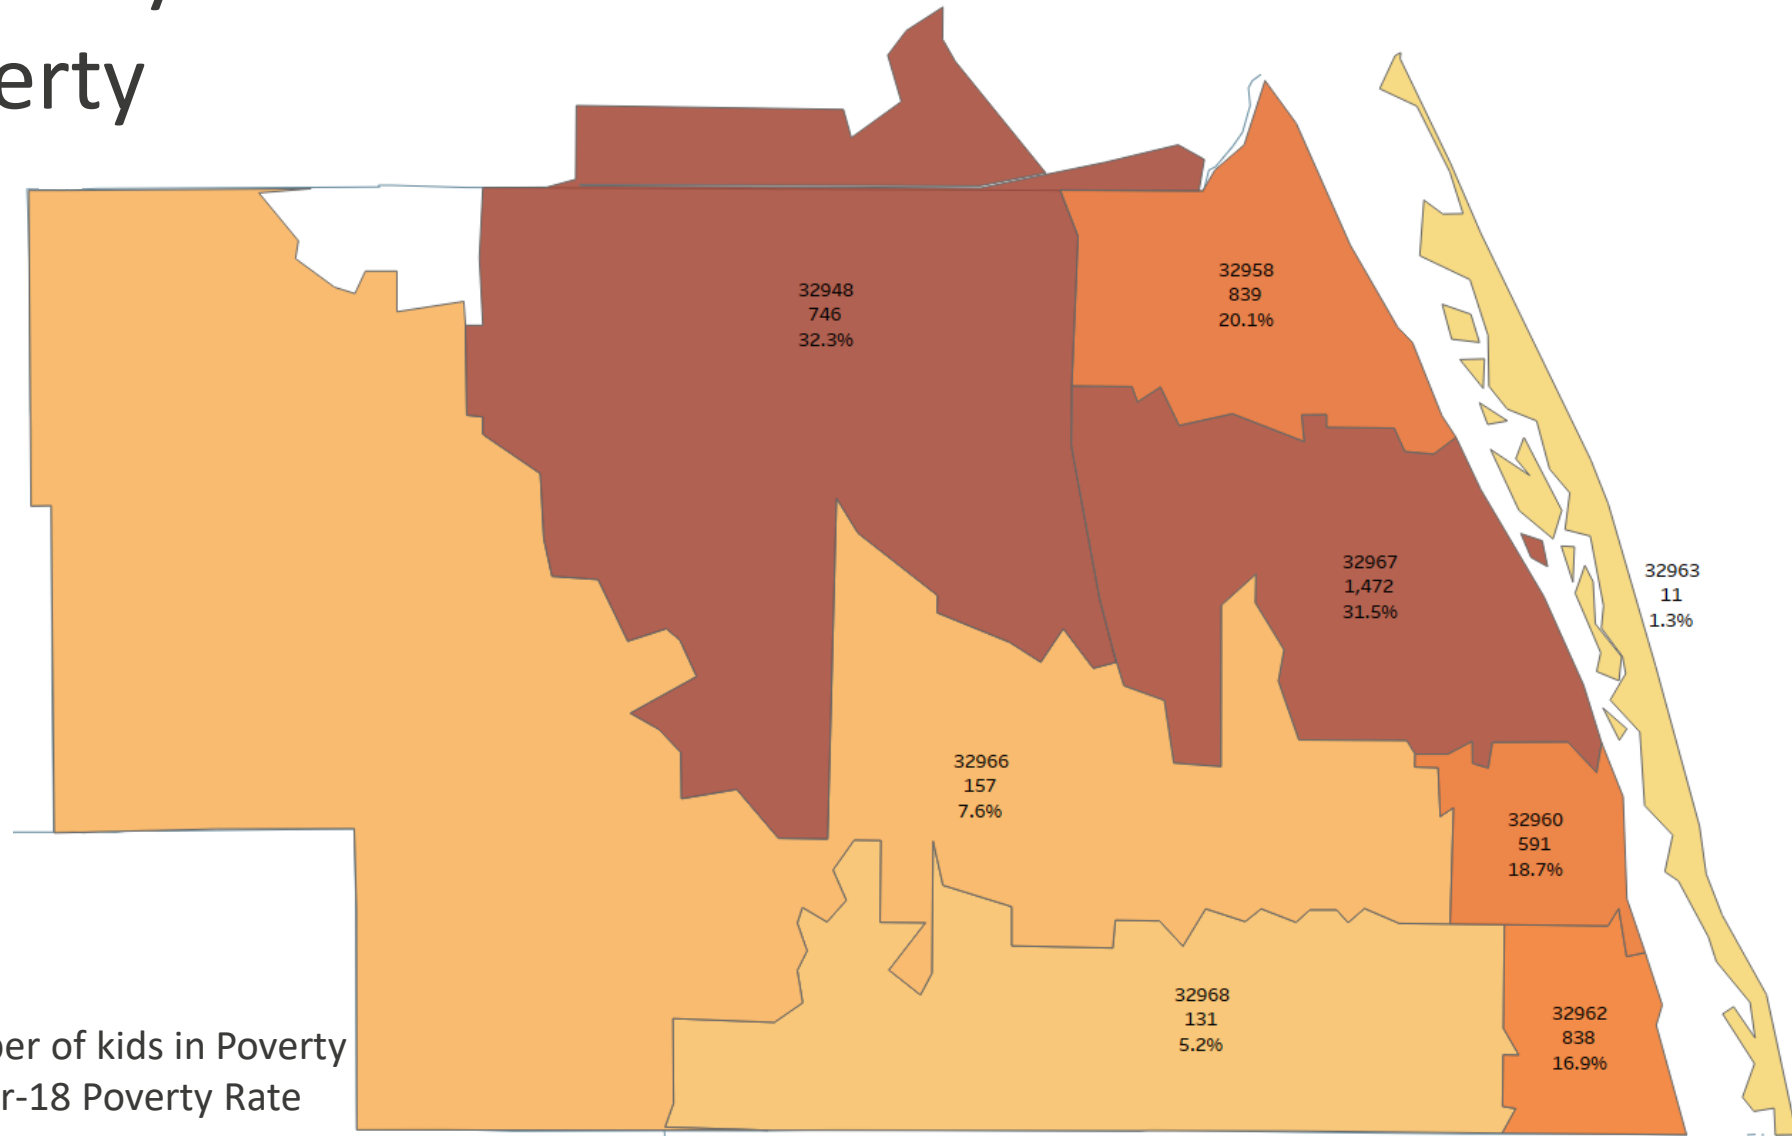

# Indian River County Under-18 Poverty

Top Number: Zip Code  
 Middle Number: Number of kids in Poverty  
 Bottom Number: Under-18 Poverty Rate