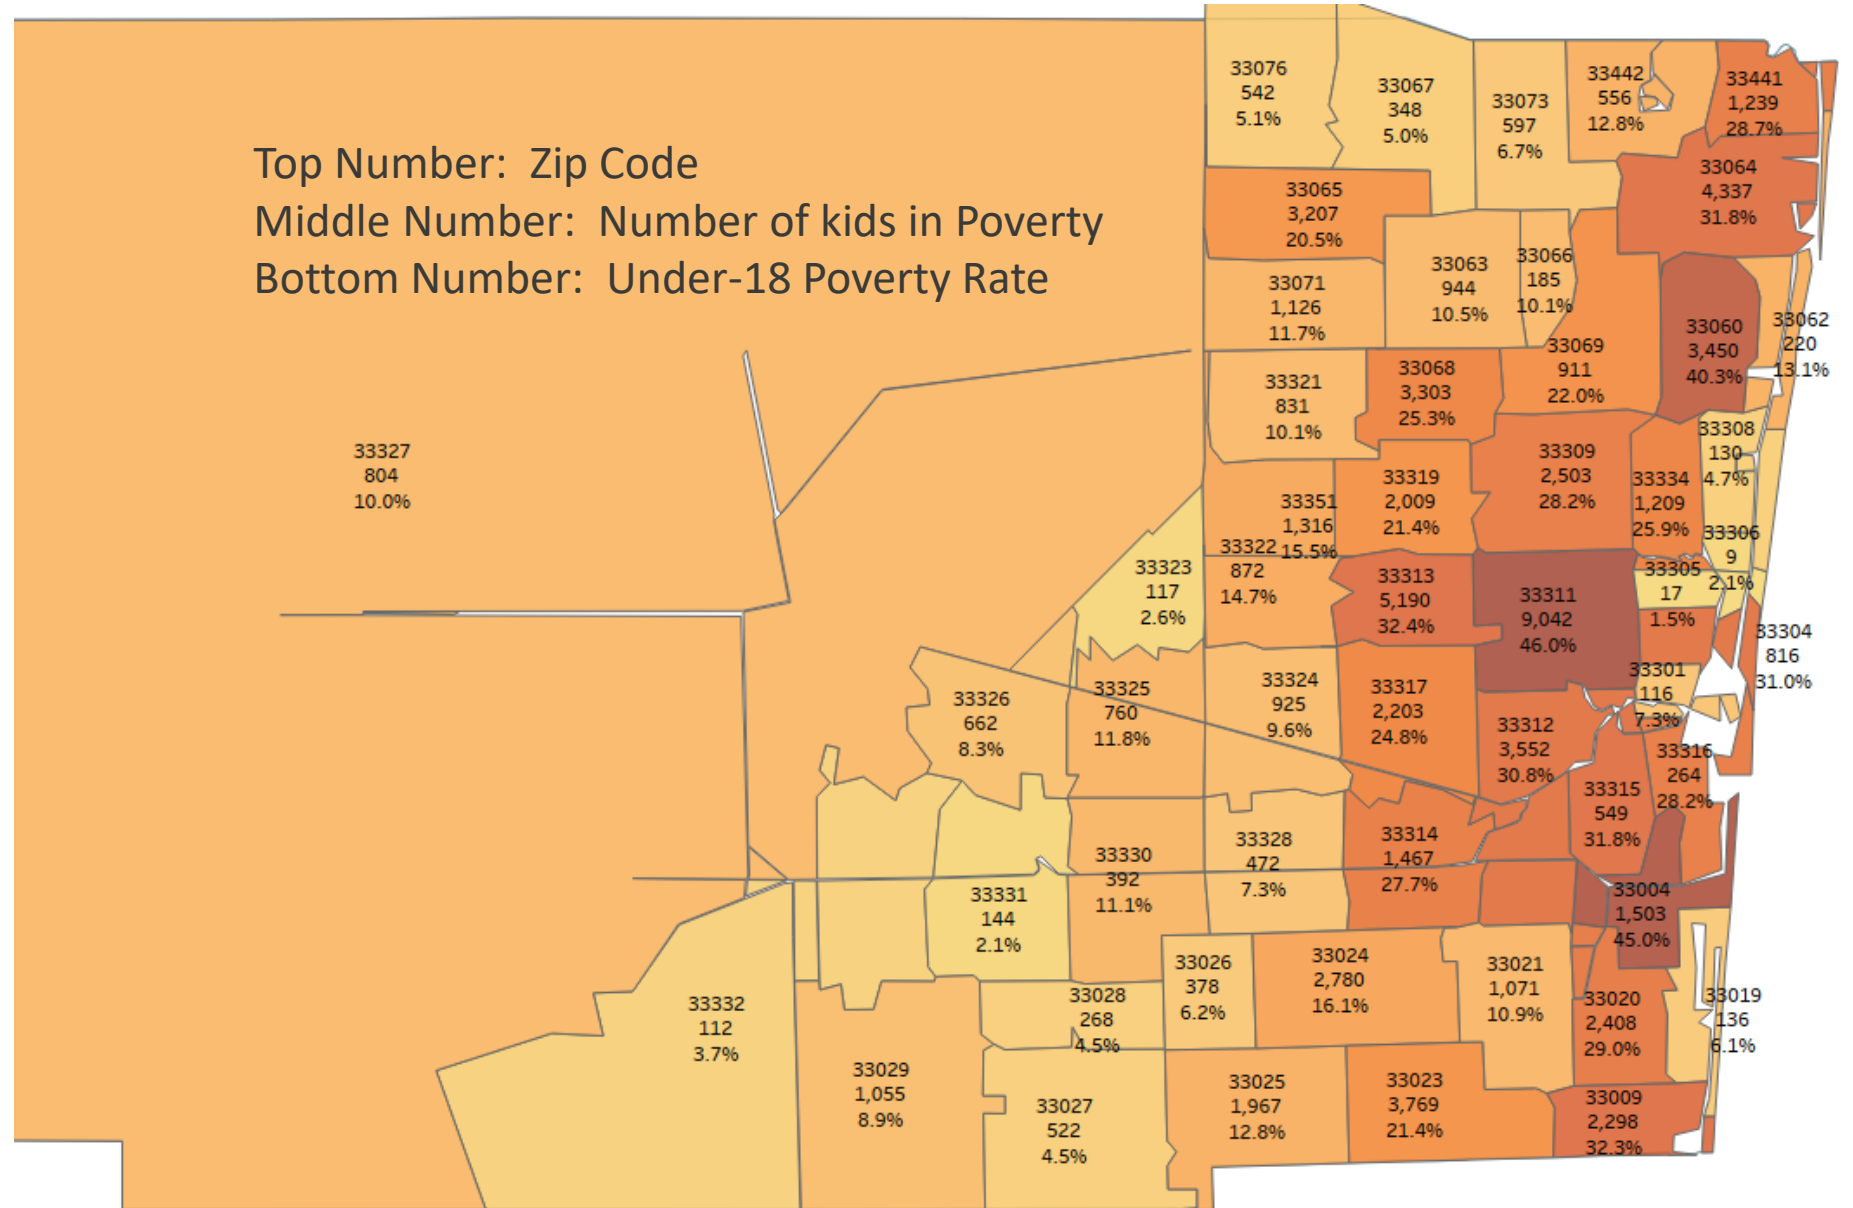

Broward County Under-18 Poverty

CHILDREN IN POVERTY

18.7%
 (Decreasing)

<10%
 2030 Goal

75,603
 (Decreasing)

Data Source: American Community Survey, U.S. Census Bureau